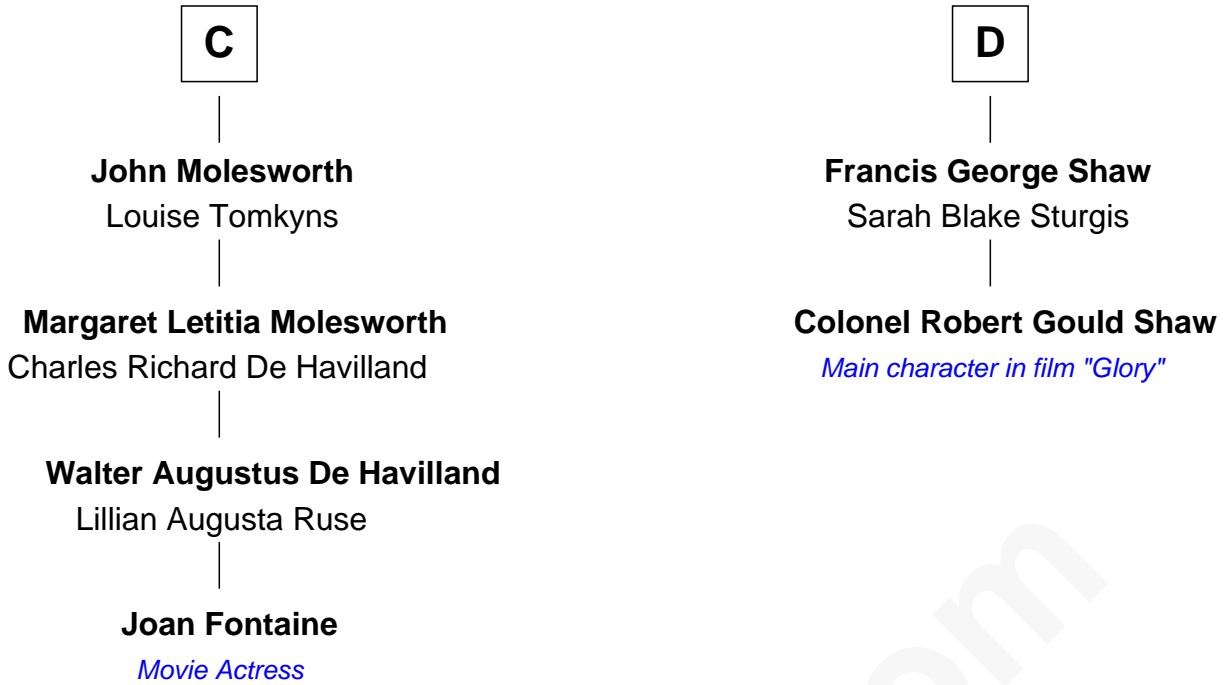

# FamousKin.com Relationship Chart of

**Joan Fontaine**

*Movie Actress*

18th cousin 2 times removed of

**Colonel Robert Gould Shaw**

*U.S. Civil War leader of film "Glory" fame*

FamousKin.com