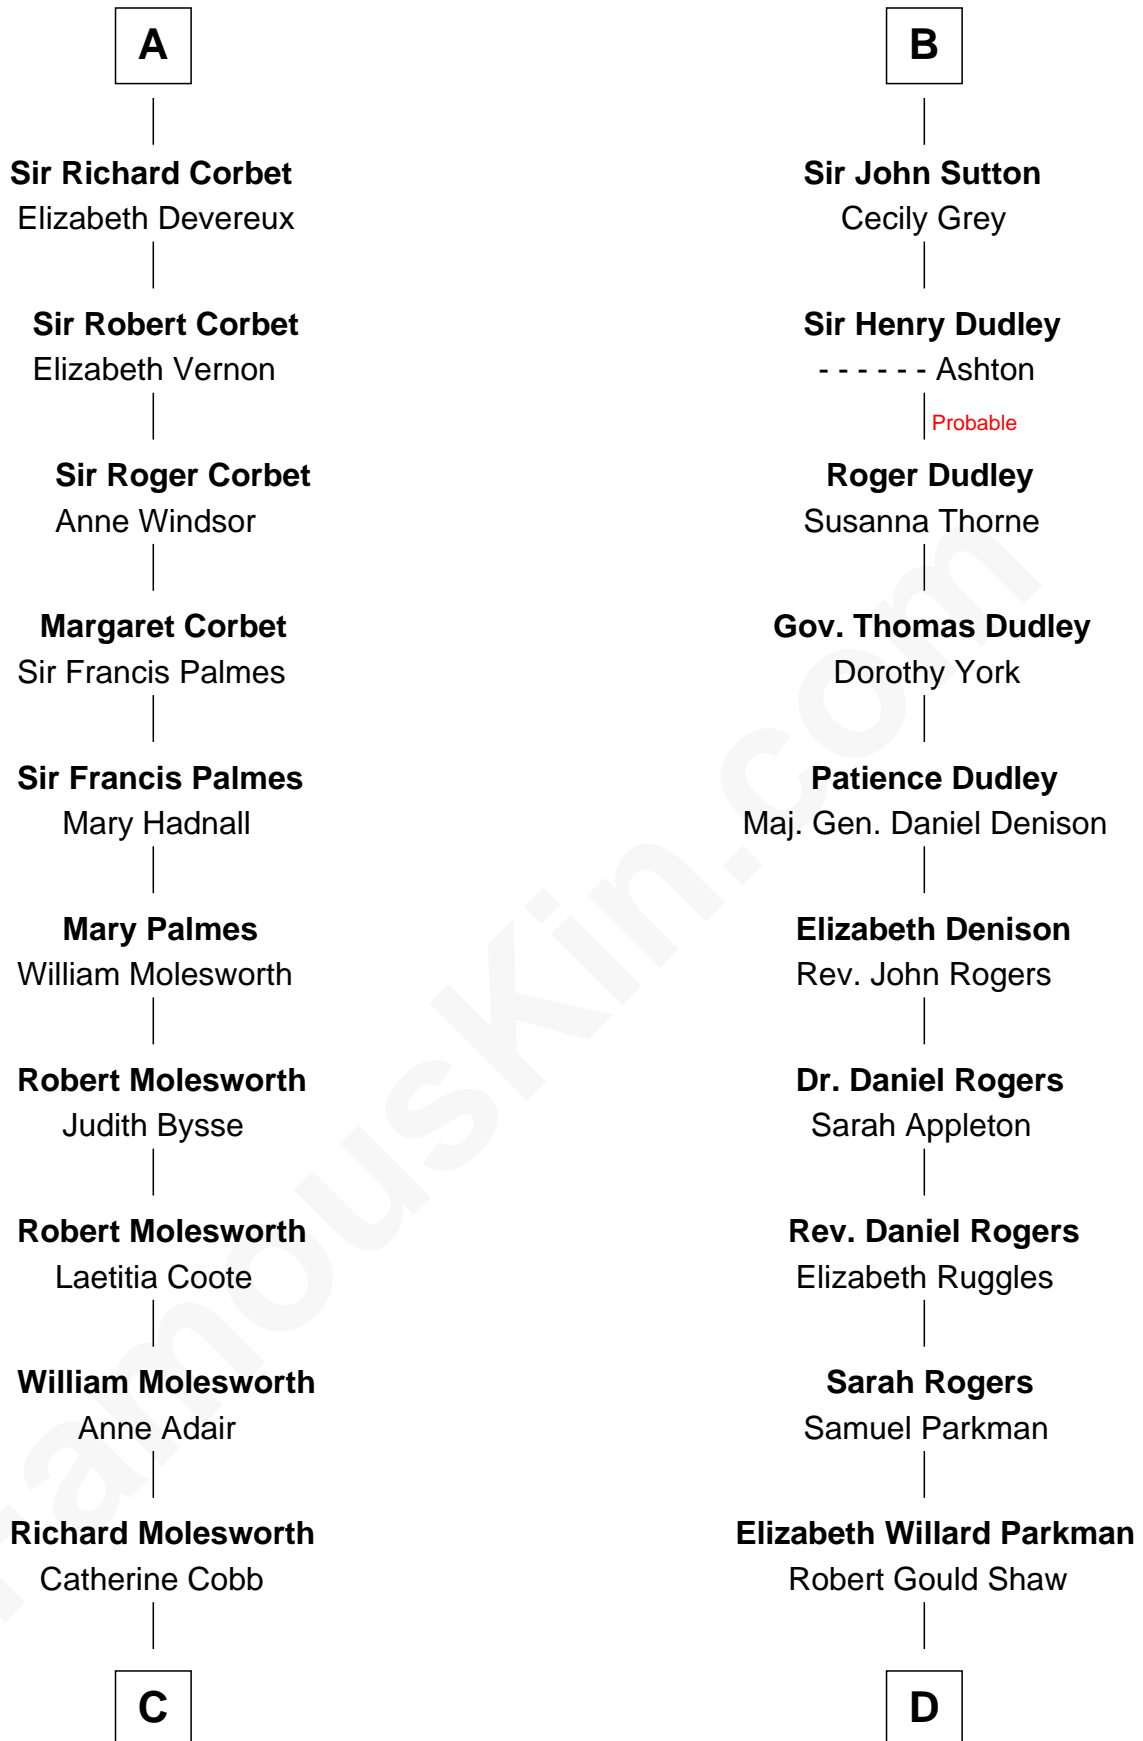

# FamousKin.com Relationship Chart of

**Joan Fontaine**

*Movie Actress*

18th cousin 2 times removed of

**Colonel Robert Gould Shaw**

*U.S. Civil War leader of film "Glory" fame*

FamousKin.com