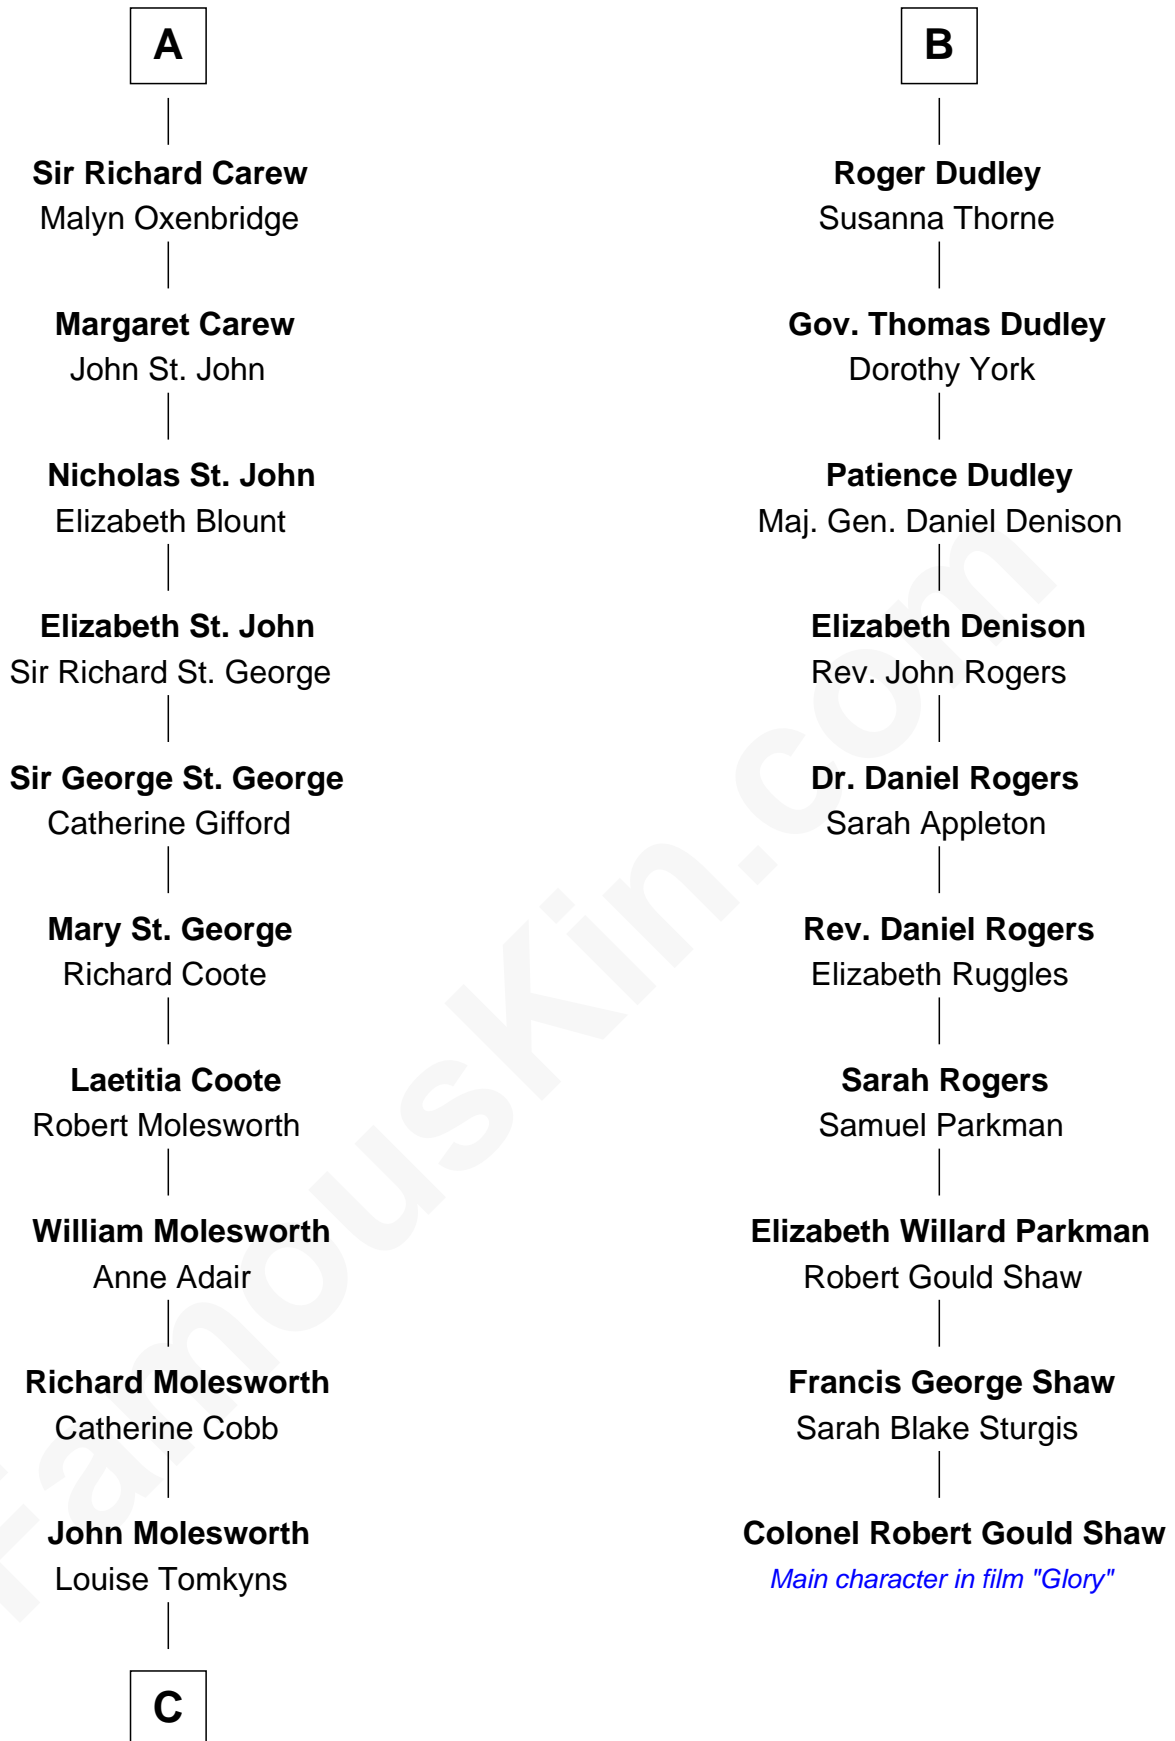

# FamousKin.com Relationship Chart of

**Joan Fontaine**

*Movie Actress*

16th cousin 3 times removed of

**Colonel Robert Gould Shaw**

*U.S. Civil War leader of film "Glory" fame*

**Sir Maurice de Berkeley**

Eve la Zouche

**C**

**Margaret Letitia Molesworth**

Charles Richard De Havilland

**Walter Augustus De Havilland**

Lillian Augusta Ruse

**Joan Fontaine**

*Movie Actress*

FamousKin.com