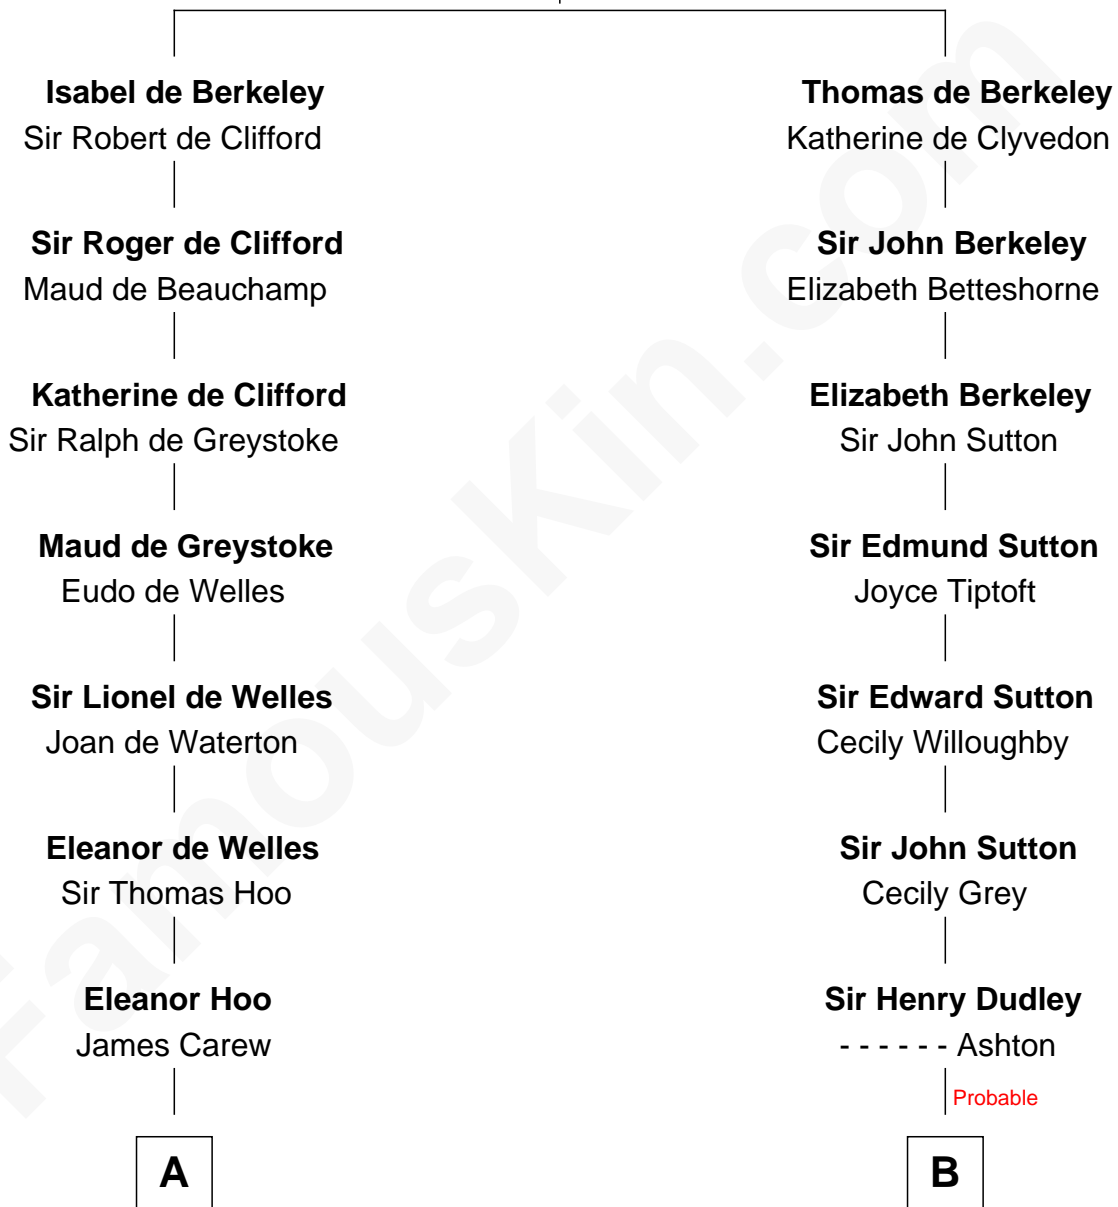

# FamousKin.com Relationship Chart of

**Joan Fontaine**

*Movie Actress*

16th cousin 3 times removed of

**Colonel Robert Gould Shaw**

*U.S. Civil War leader of film "Glory" fame*

**Sir Maurice de Berkeley**

Eve la Zouche

**C**

**Margaret Letitia Molesworth**

Charles Richard De Havilland

**Walter Augustus De Havilland**

Lillian Augusta Ruse

**Joan Fontaine**

*Movie Actress*

FamousKin.com