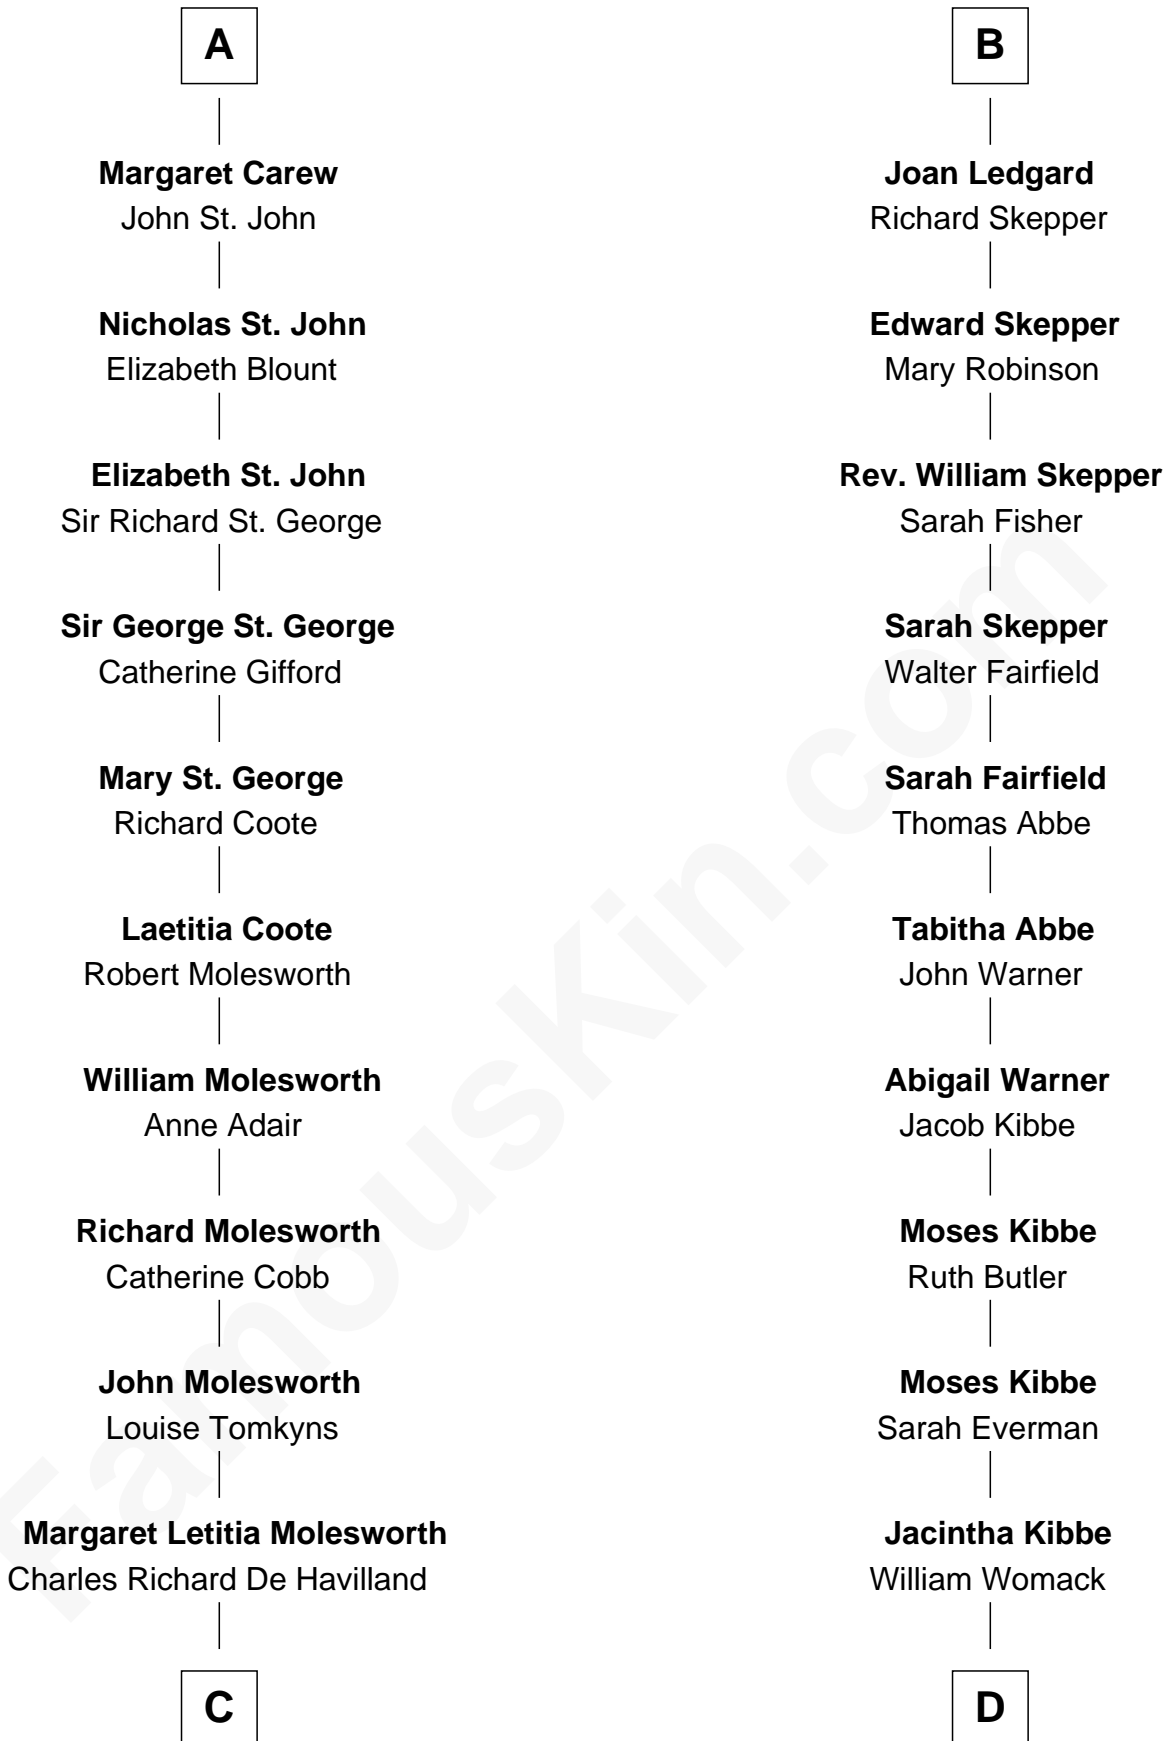

## Relationship Chart of

**Joan Fontaine**

*Movie Actress*

18th cousin 1 time removed of

**Roy Rogers**

*Cowboy movie actor and singer*

**C**

**Walter Augustus De Havilland**

Lillian Augusta Ruse

**Joan Fontaine**

*Movie Actress*

**D**

**Archer Womack**

Patricia Adeline Hatchett

**Mattie M. Womack**

Andrew E. Slye