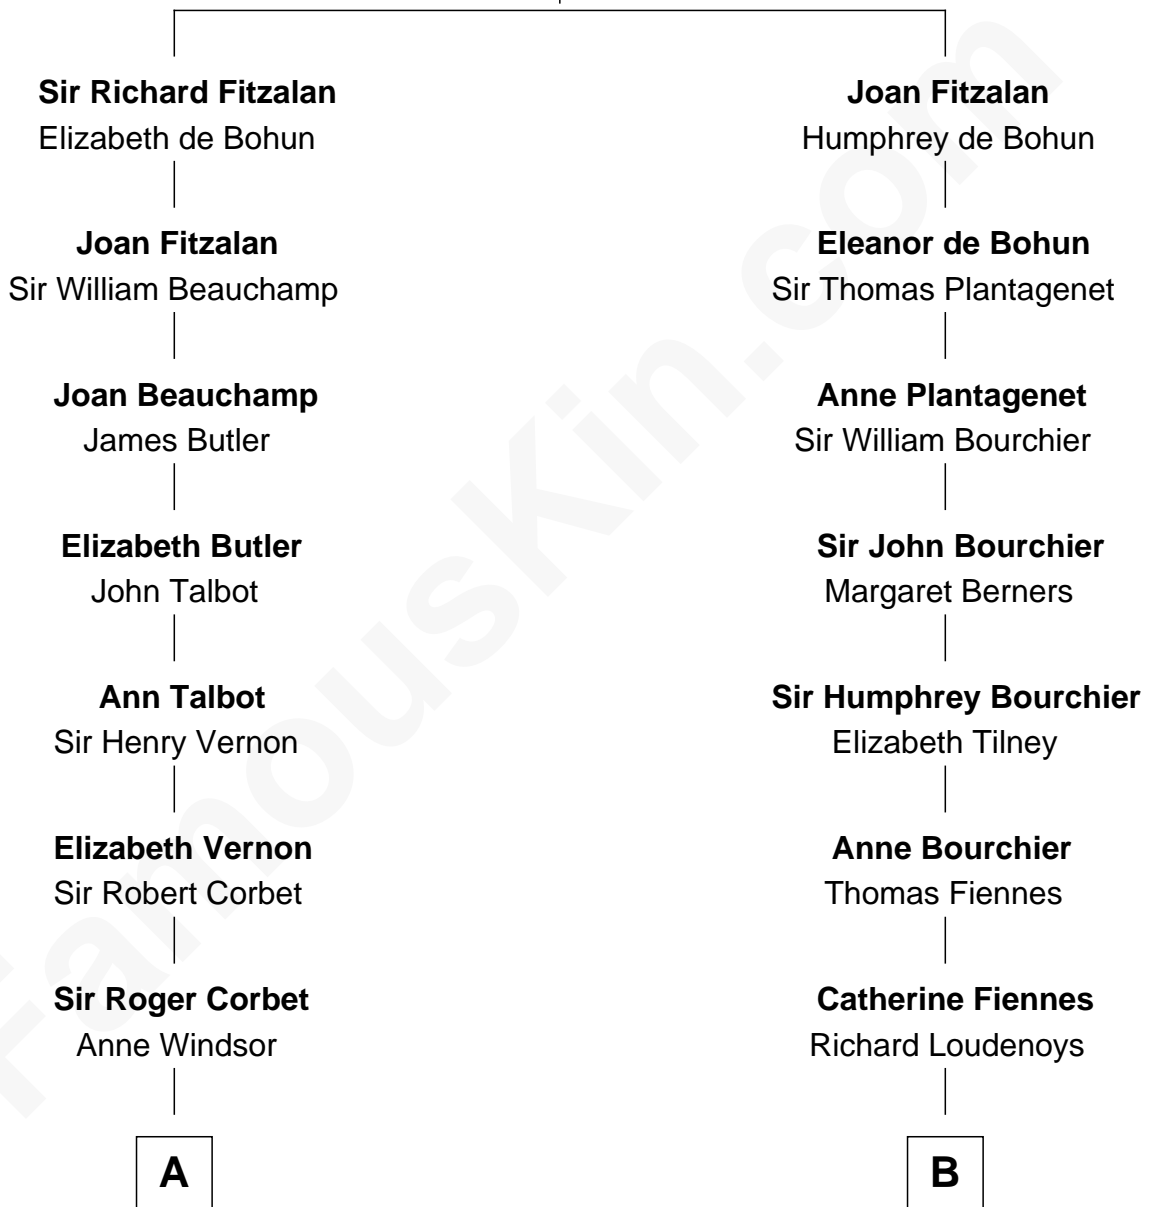

FamousKin.com Relationship Chart of

Joan Fontaine

Movie Actress

17th cousin 4 times removed of

Anne Baxter

Movie Actress

Richard Fitzalan
Eleanor Plantagenet

C

Rev. David Wright

Abigail Goddard

William Carey Wright

Anna Lloyd Jones

Frank Lloyd Wright

Catherine L. Tobin

Catherine Dorothy Wright

Kenneth Stuart Baxter