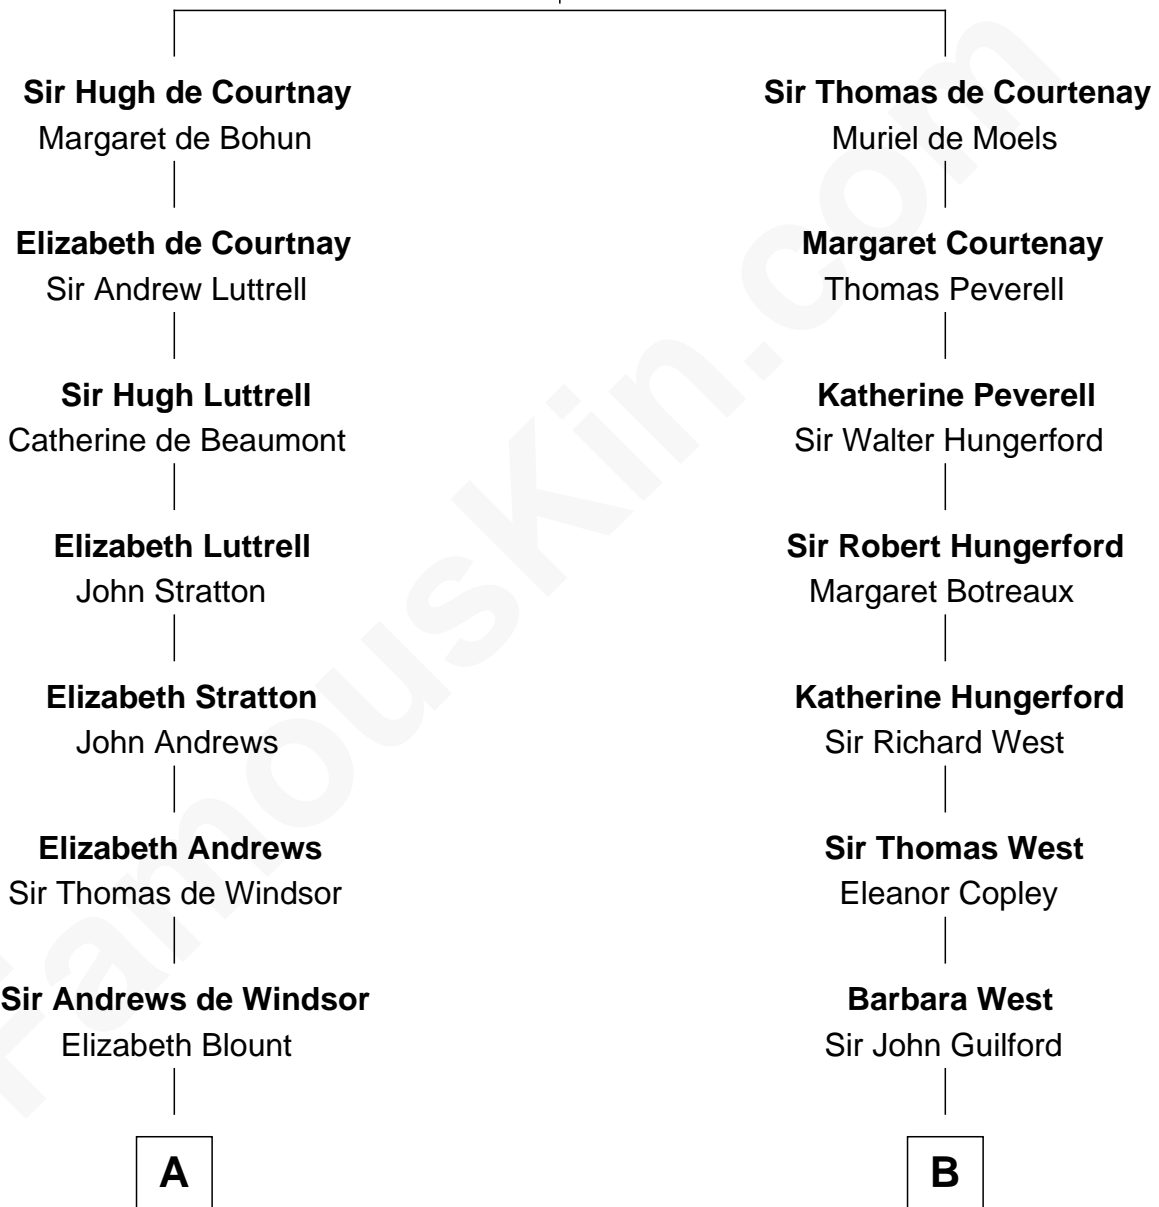

# FamousKin.com Relationship Chart of

**Joan Fontaine**  
*Movie Actress*

18th cousin 2 times removed of

**George H. W. Bush**  
*41st U.S. President*

**Sir Hugh de Courtenay**  
Agnes de St. John

**C**

**Walter Augustus De Havilland**

Lillian Augusta Ruse

**Joan Fontaine**

*Movie Actress*

**D**

**Harriet Eleanor Fay**

Rev. James Smith Bush

**Samuel Prescott Bush**

Flora Sheldon

**Prescott Sheldon Bush**

Dorothy Wear Walker

**George H. W. Bush**

*41st U.S. President*

FamousKin.com