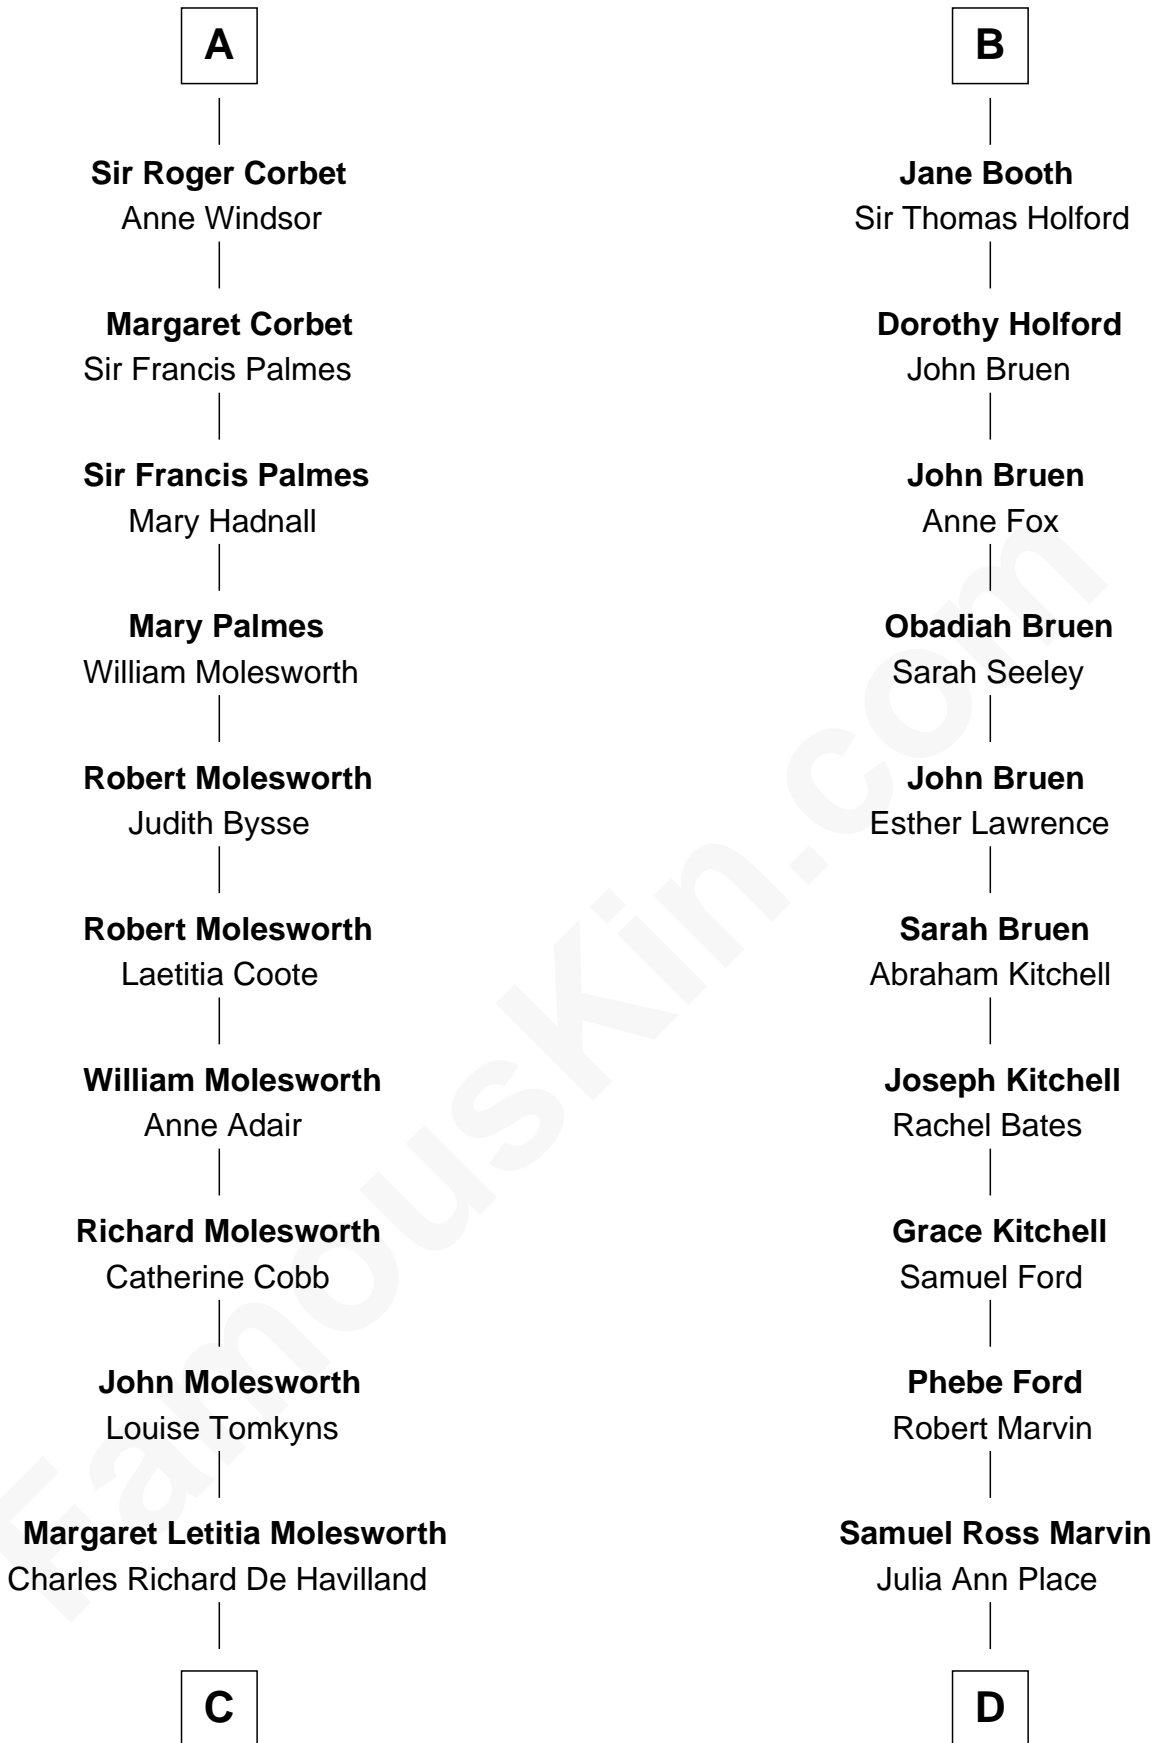

FamousKin.com Relationship Chart of

Joan Fontaine

Movie Actress

18th cousin 2 times removed of

Barbara (Pierce) Bush

First Lady of President George H.W. Bush

Ralph de Stafford

with wife
Margaret de Audley

Sir Robert de Swinnerton

Sir Edmund Ferrers

Ellen Roche

Maud de Swinnerton

Sir John Savage

Sir William Ferrers

Elizabeth Belknap

Margaret Savage

Katherine Montfort

Sir Robert Corbet

Elizabeth Vernon

Sir William Booth

Ellen Montgomery

A

B

C

Walter Augustus De Havilland

Lillian Augusta Ruse

Joan Fontaine

Movie Actress

D

Jerome Place Marvin

Martha Ann Stokes

Mabel Marvin