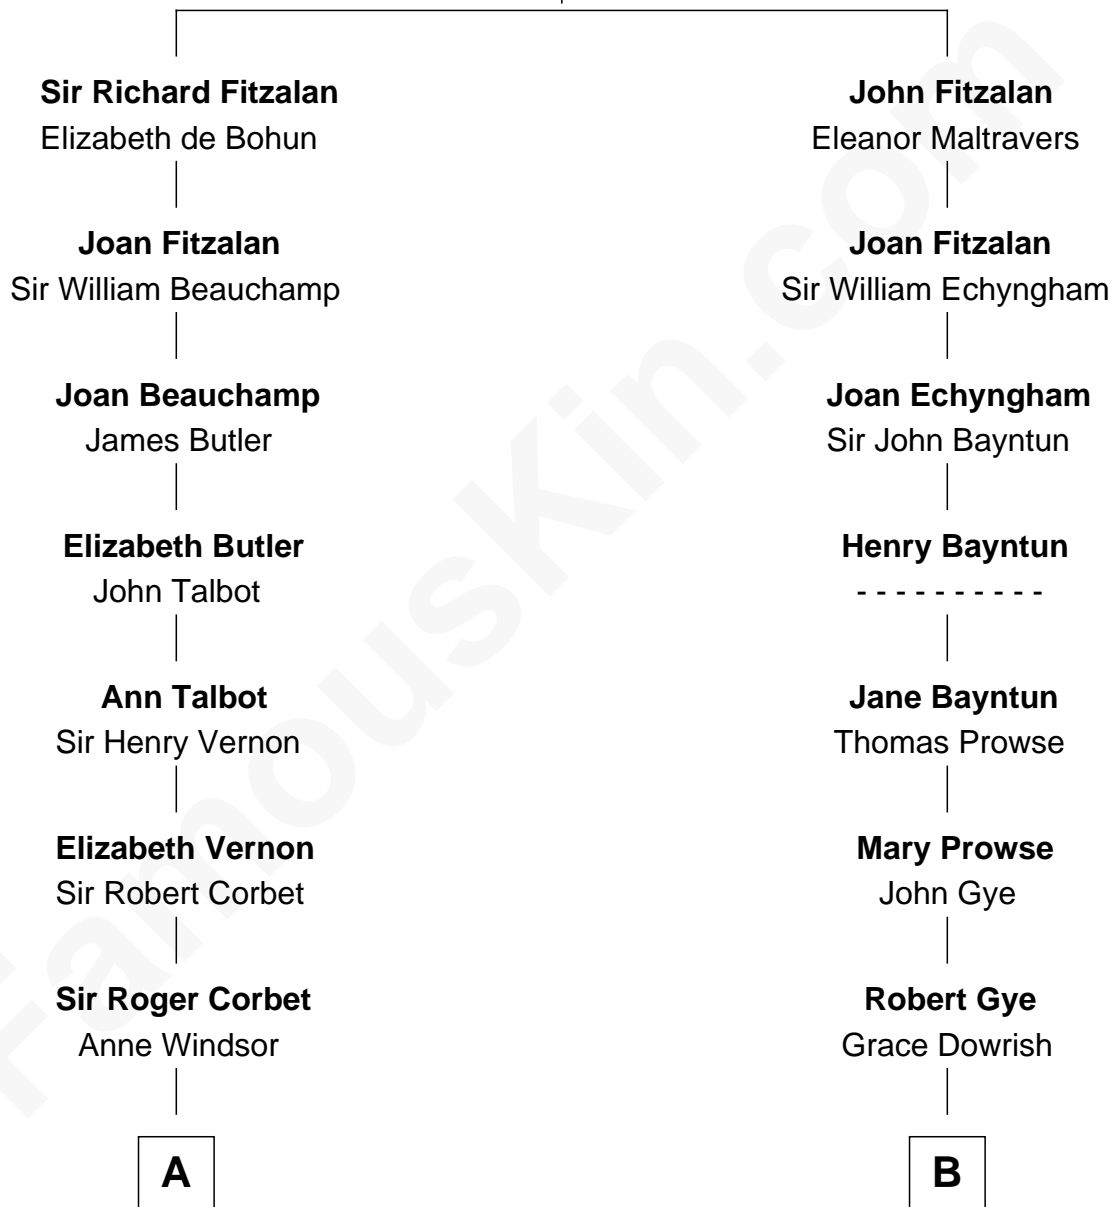

FamousKin.com Relationship Chart of

Joan Fontaine

Movie Actress

17th cousin 1 time removed of

Barbara (Pierce) Bush

First Lady of President George H.W. Bush

Richard Fitzalan
Eleanor Plantagenet

C

Marvin Pierce
Pauline Robinson

Barbara (Pierce) Bush
First Lady of George H.W. Bush

FamousKin.com