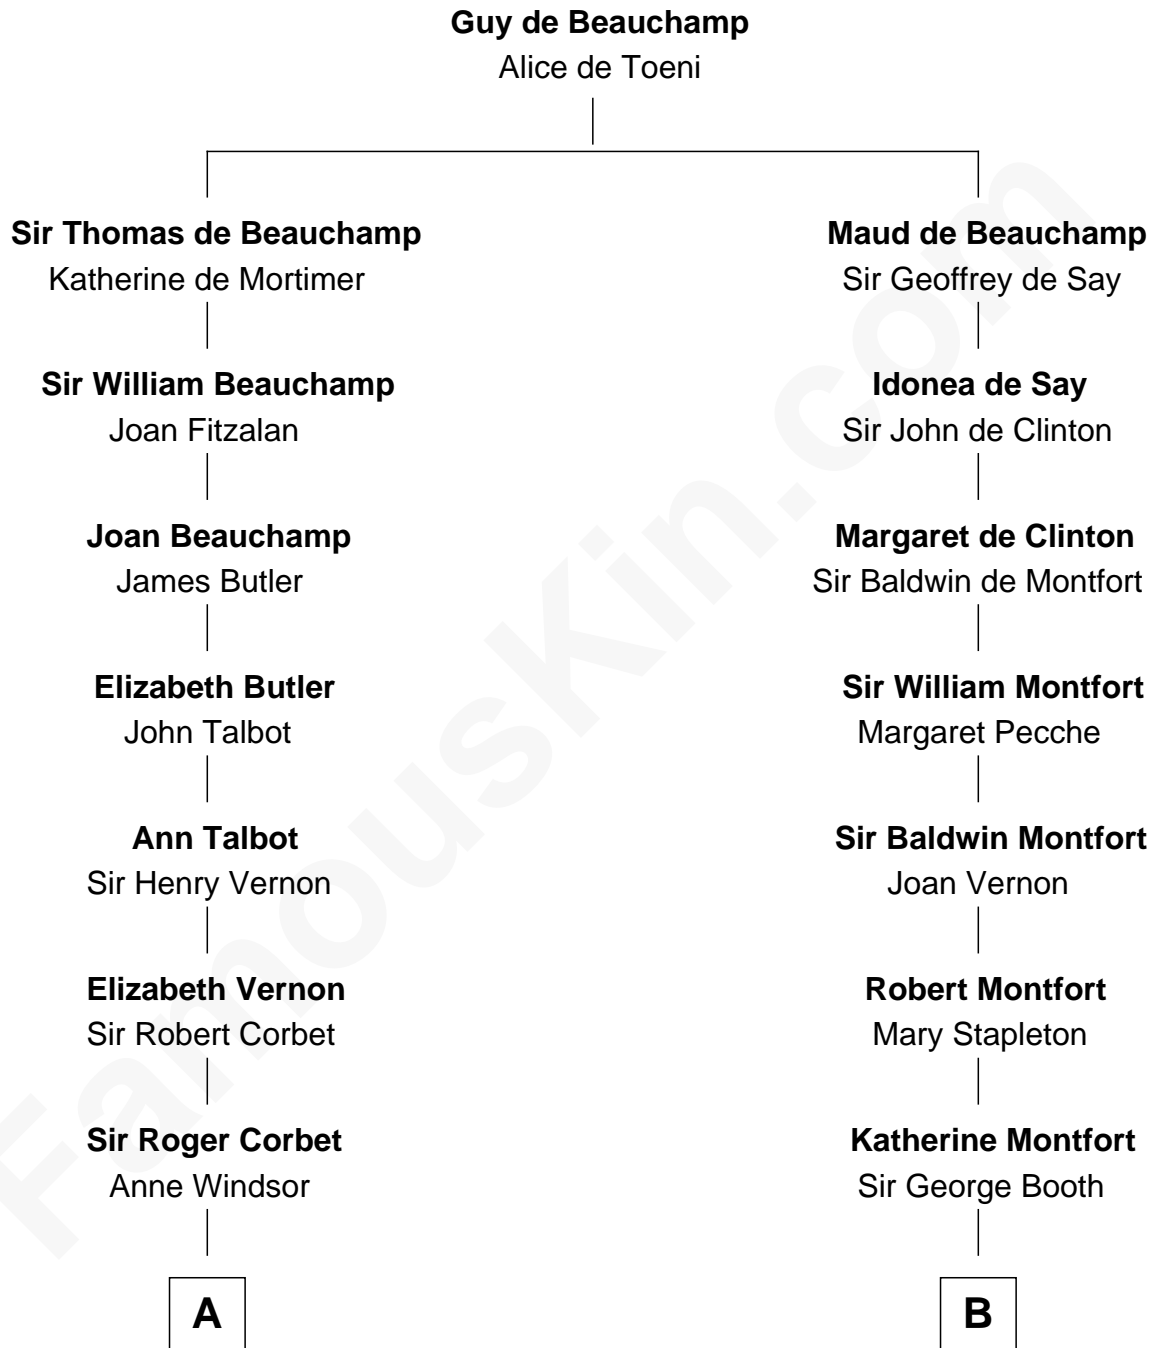

FamousKin.com Relationship Chart of

Joan Fontaine

Movie Actress

17th cousin 4 times removed of

Barbara (Pierce) Bush

First Lady of President George H.W. Bush

C

Samuel Ross Marvin

Julia Ann Place

Jerome Place Marvin

Martha Ann Stokes

Mabel Marvin

Scott Pierce

Marvin Pierce

Pauline Robinson

Barbara (Pierce) Bush

First Lady of George H.W. Bush