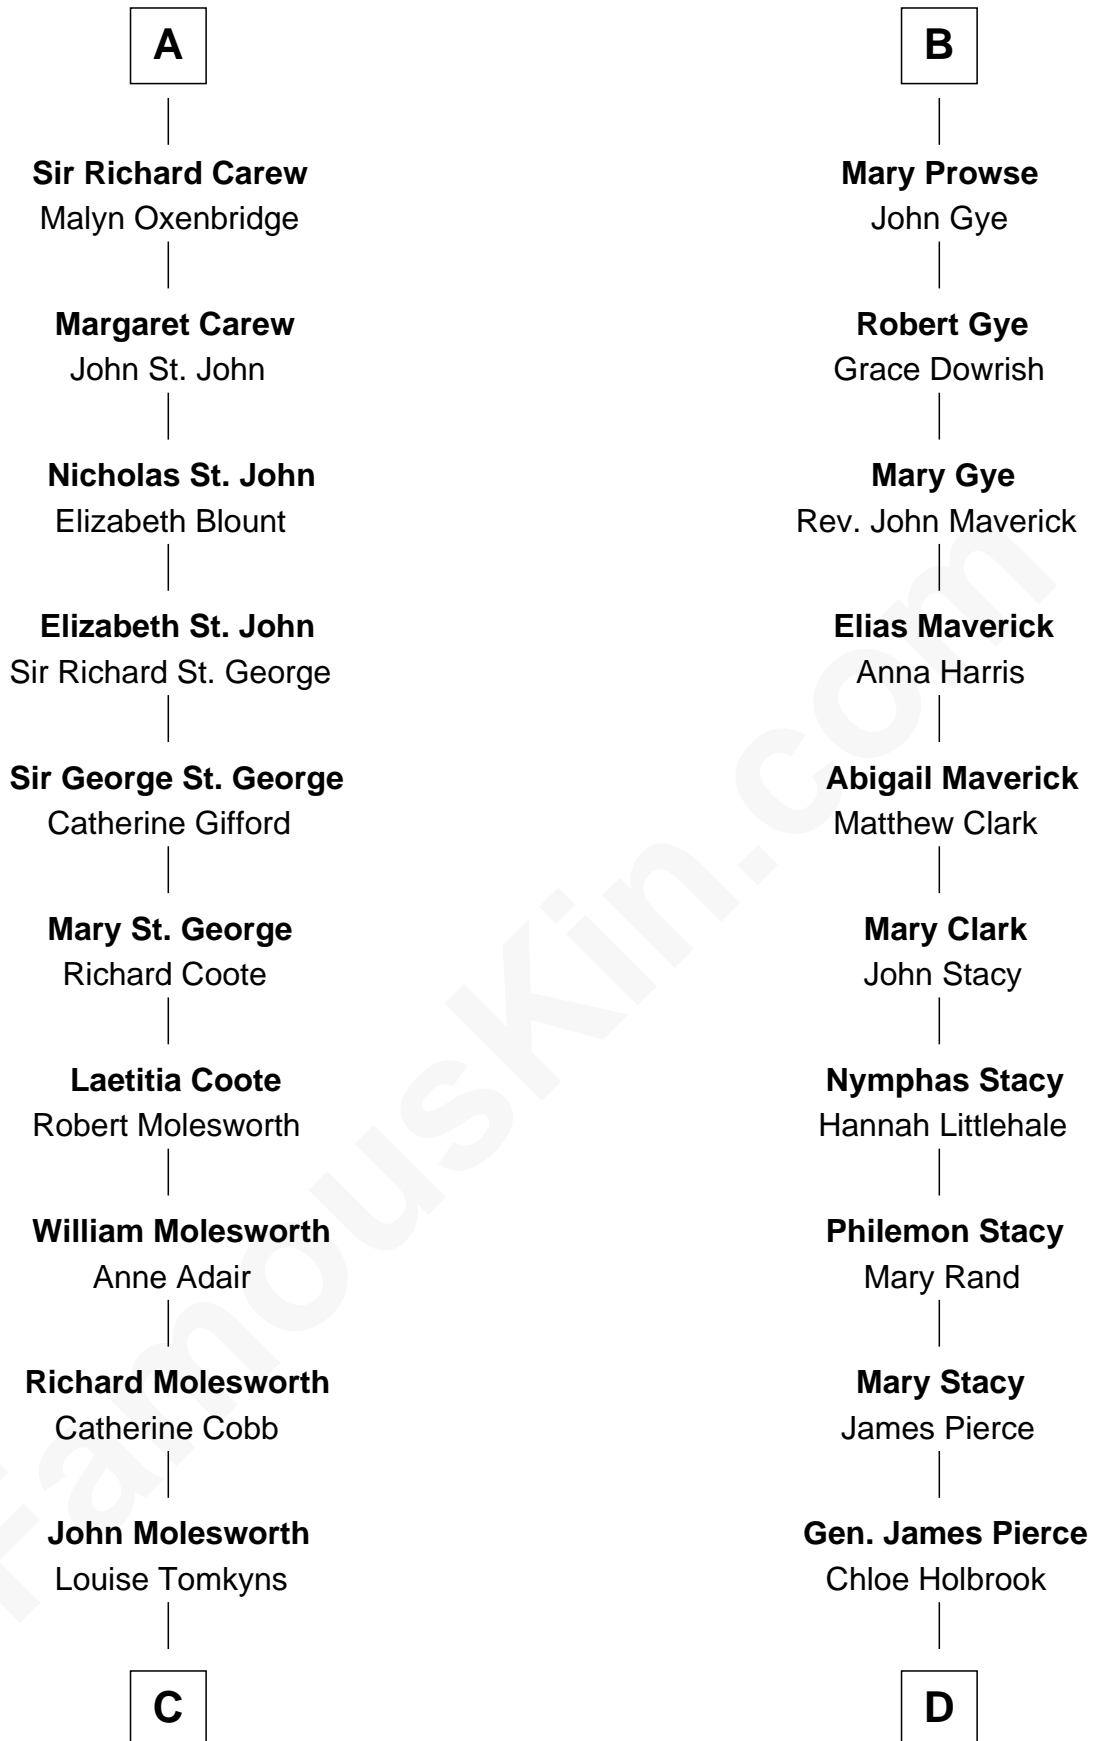

FamousKin.com Relationship Chart of

Joan Fontaine

Movie Actress

19th cousin 1 time removed of

Barbara (Pierce) Bush

First Lady of President George H.W. Bush

Sir Maurice de Berkeley

Eve la Zouche

C

Margaret Letitia Molesworth
Charles Richard De Havilland

Walter Augustus De Havilland
Lillian Augusta Ruse

Joan Fontaine
Movie Actress

D

Jonas James Pierce
Kate Pritzel

Scott Pierce
Mabel Marvin

Marvin Pierce
Pauline Robinson