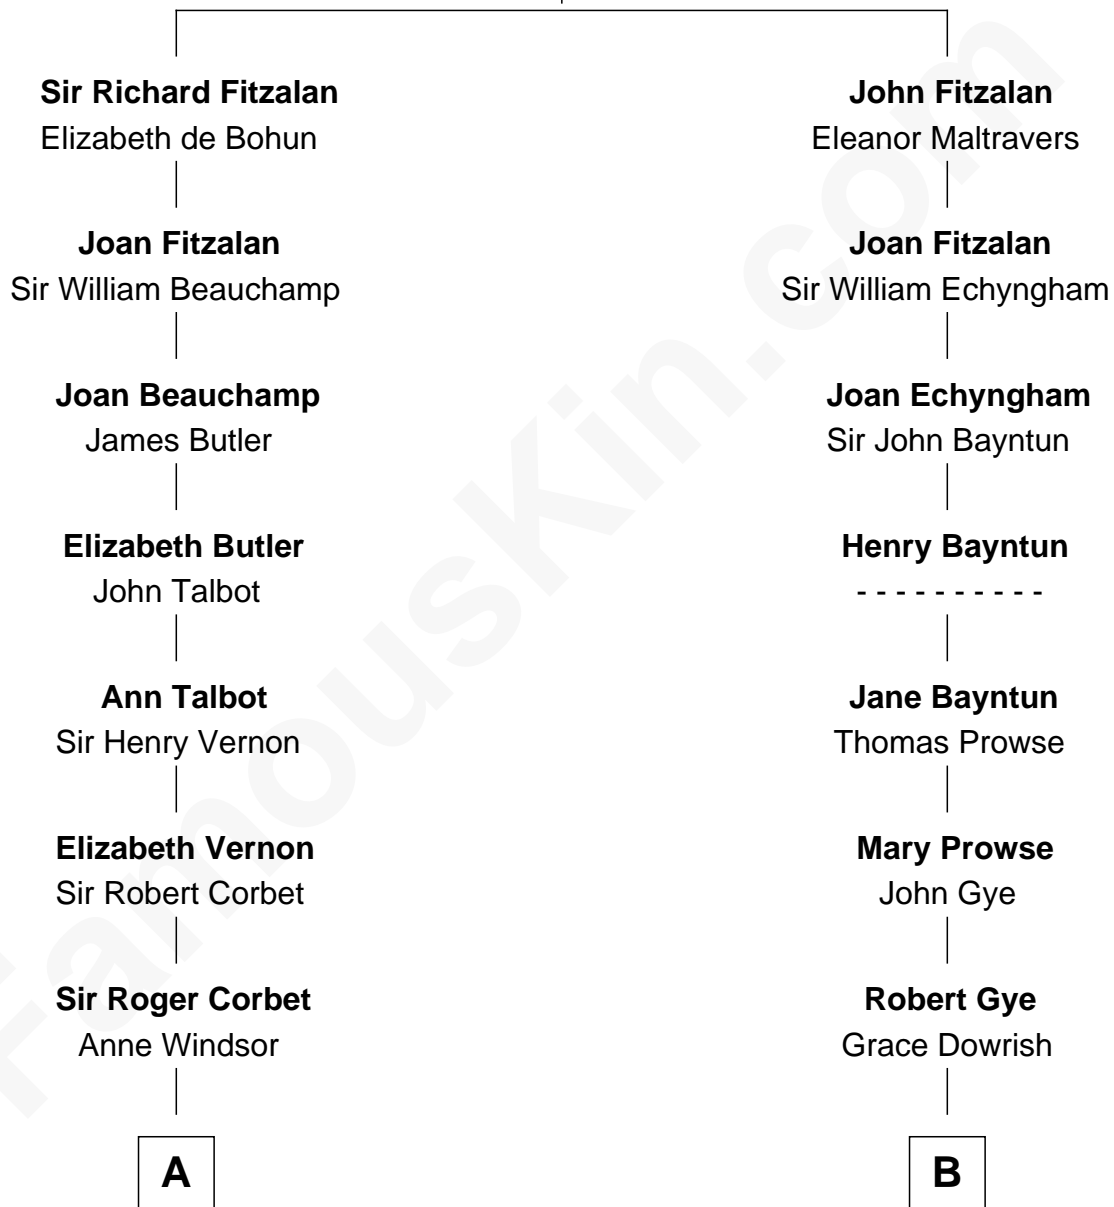

FamousKin.com Relationship Chart of

Joan Fontaine

Movie Actress

17th cousin 2 times removed of

George W. Bush

43rd U.S. President

Richard Fitzalan
Eleanor Plantagenet

C

—
Marvin Pierce

Pauline Robinson

—
Barbara Pierce

George Herbert Walker Bush

—
George W. Bush

43rd U.S. President

FamousKin.com