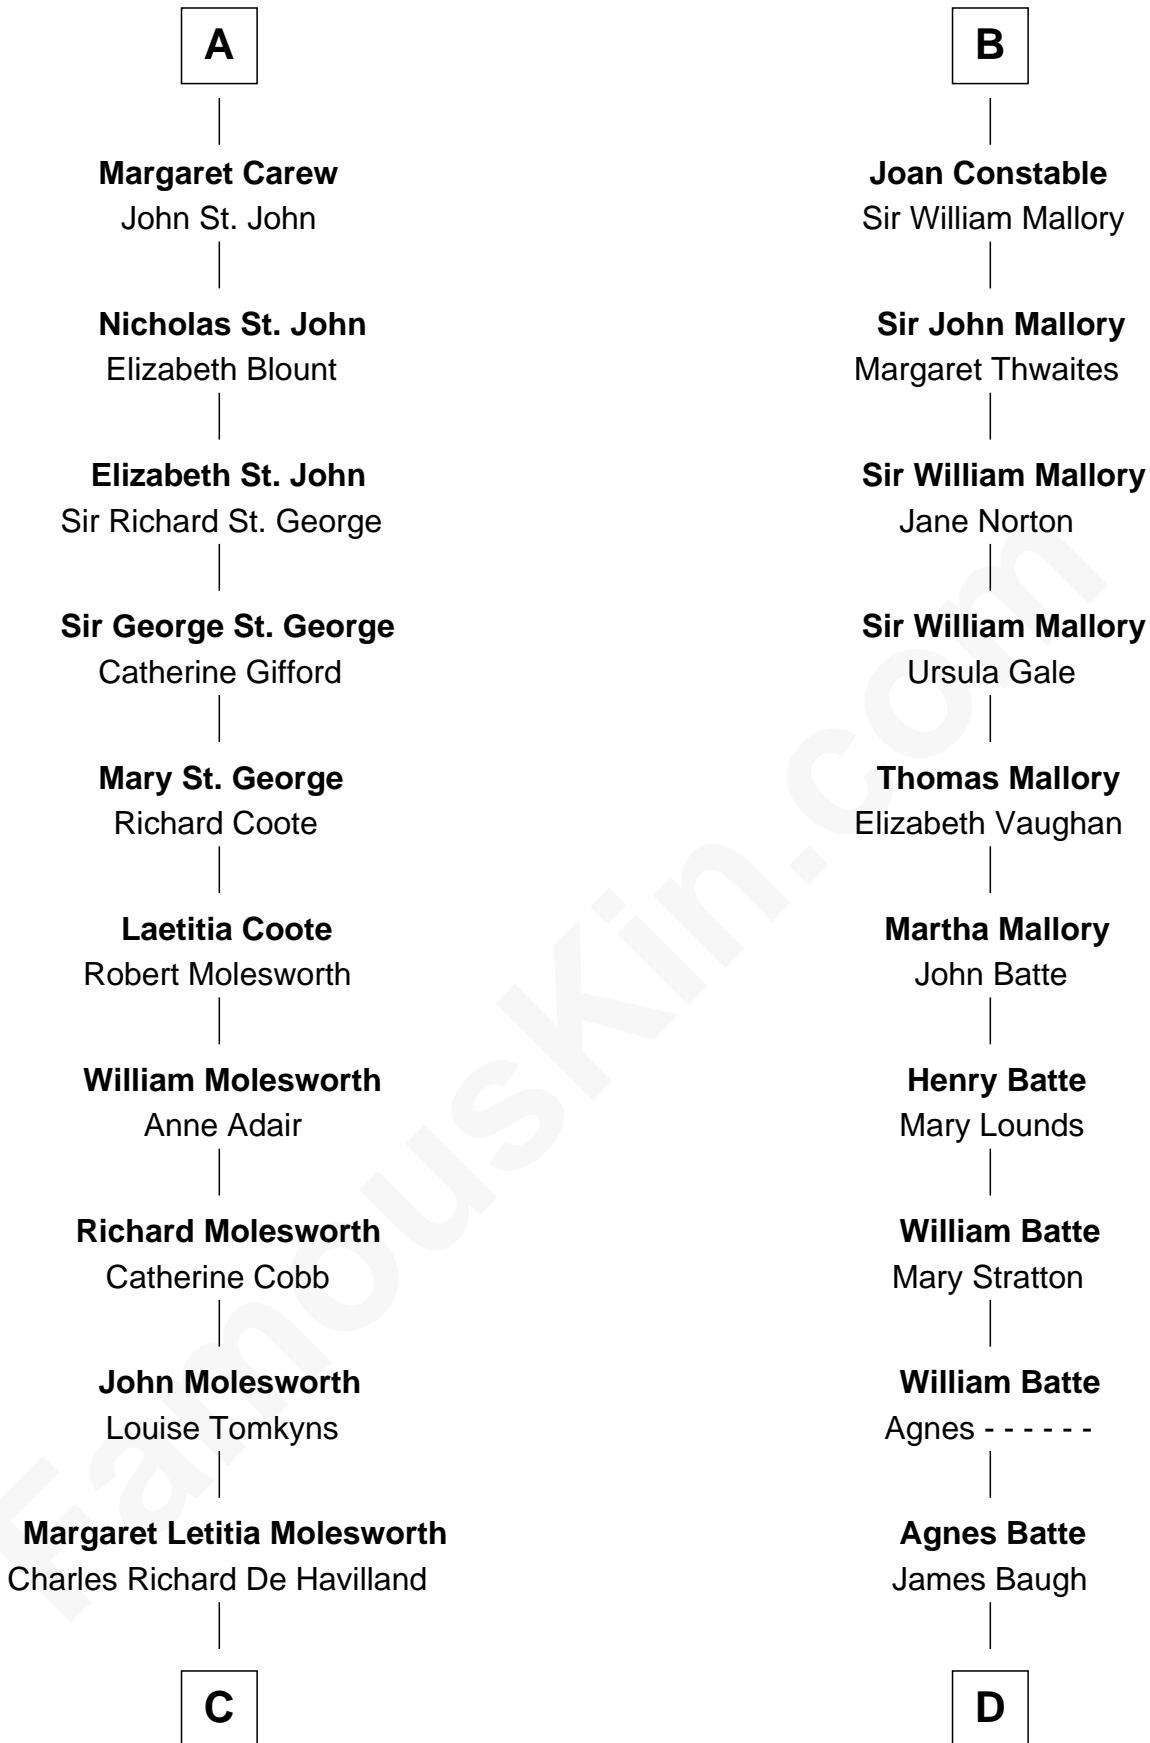

FamousKin.com Relationship Chart of

Joan Fontaine

Movie Actress

18th cousin 3 times removed of

Judy Garland

Singer and Movie Actress

John IV le Strange

Joan de Somery

C

Walter Augustus De Havilland

Lillian Augusta Ruse

Joan Fontaine

Movie Actress

D

Richard Baugh

Elizabeth Pepper Harwell