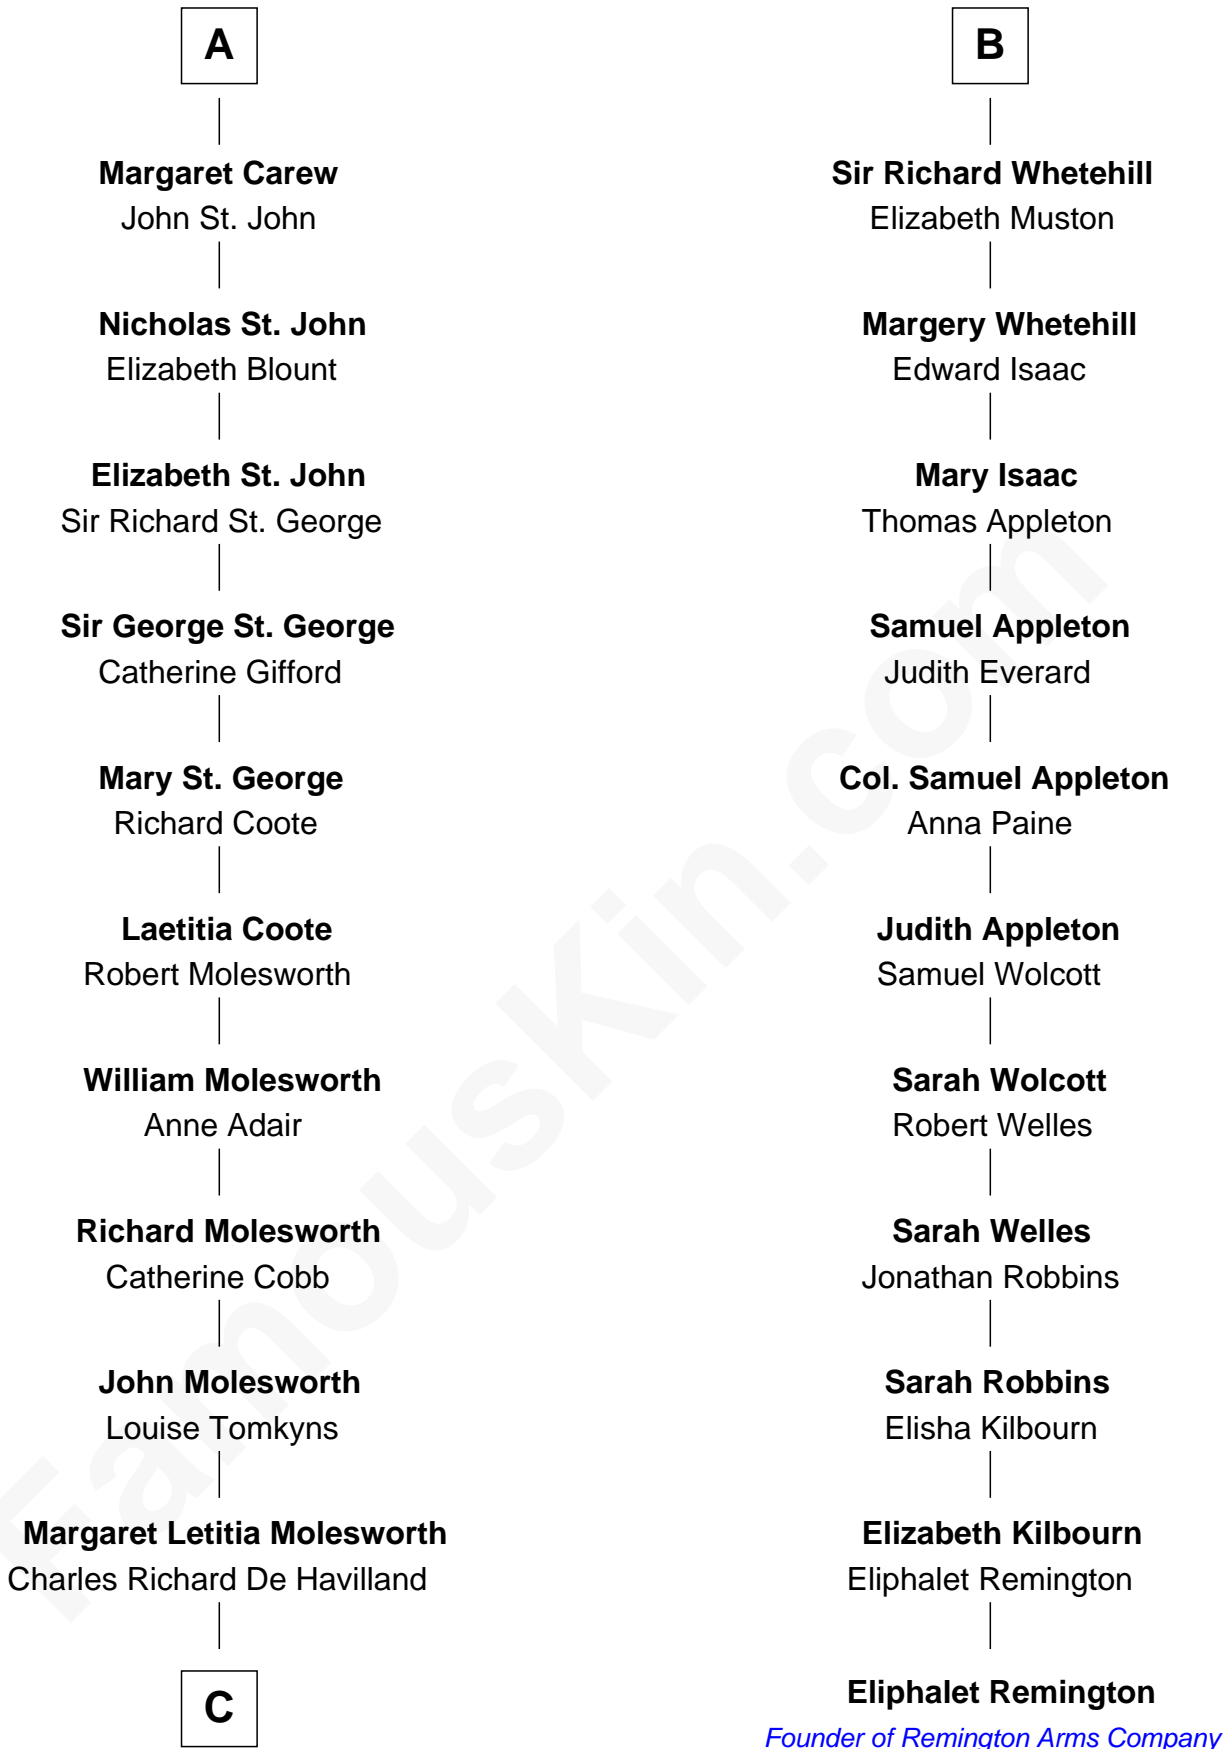

FamousKin.com Relationship Chart of

Joan Fontaine

Movie Actress

17th cousin 1 time removed of

Elphalet Remington

Founder of Remington Arms Company

John IV le Strange

Joan de Somery

C

—
Walter Augustus De Havilland

Lillian Augusta Ruse

—
Joan Fontaine

Movie Actress

FamousKin.com