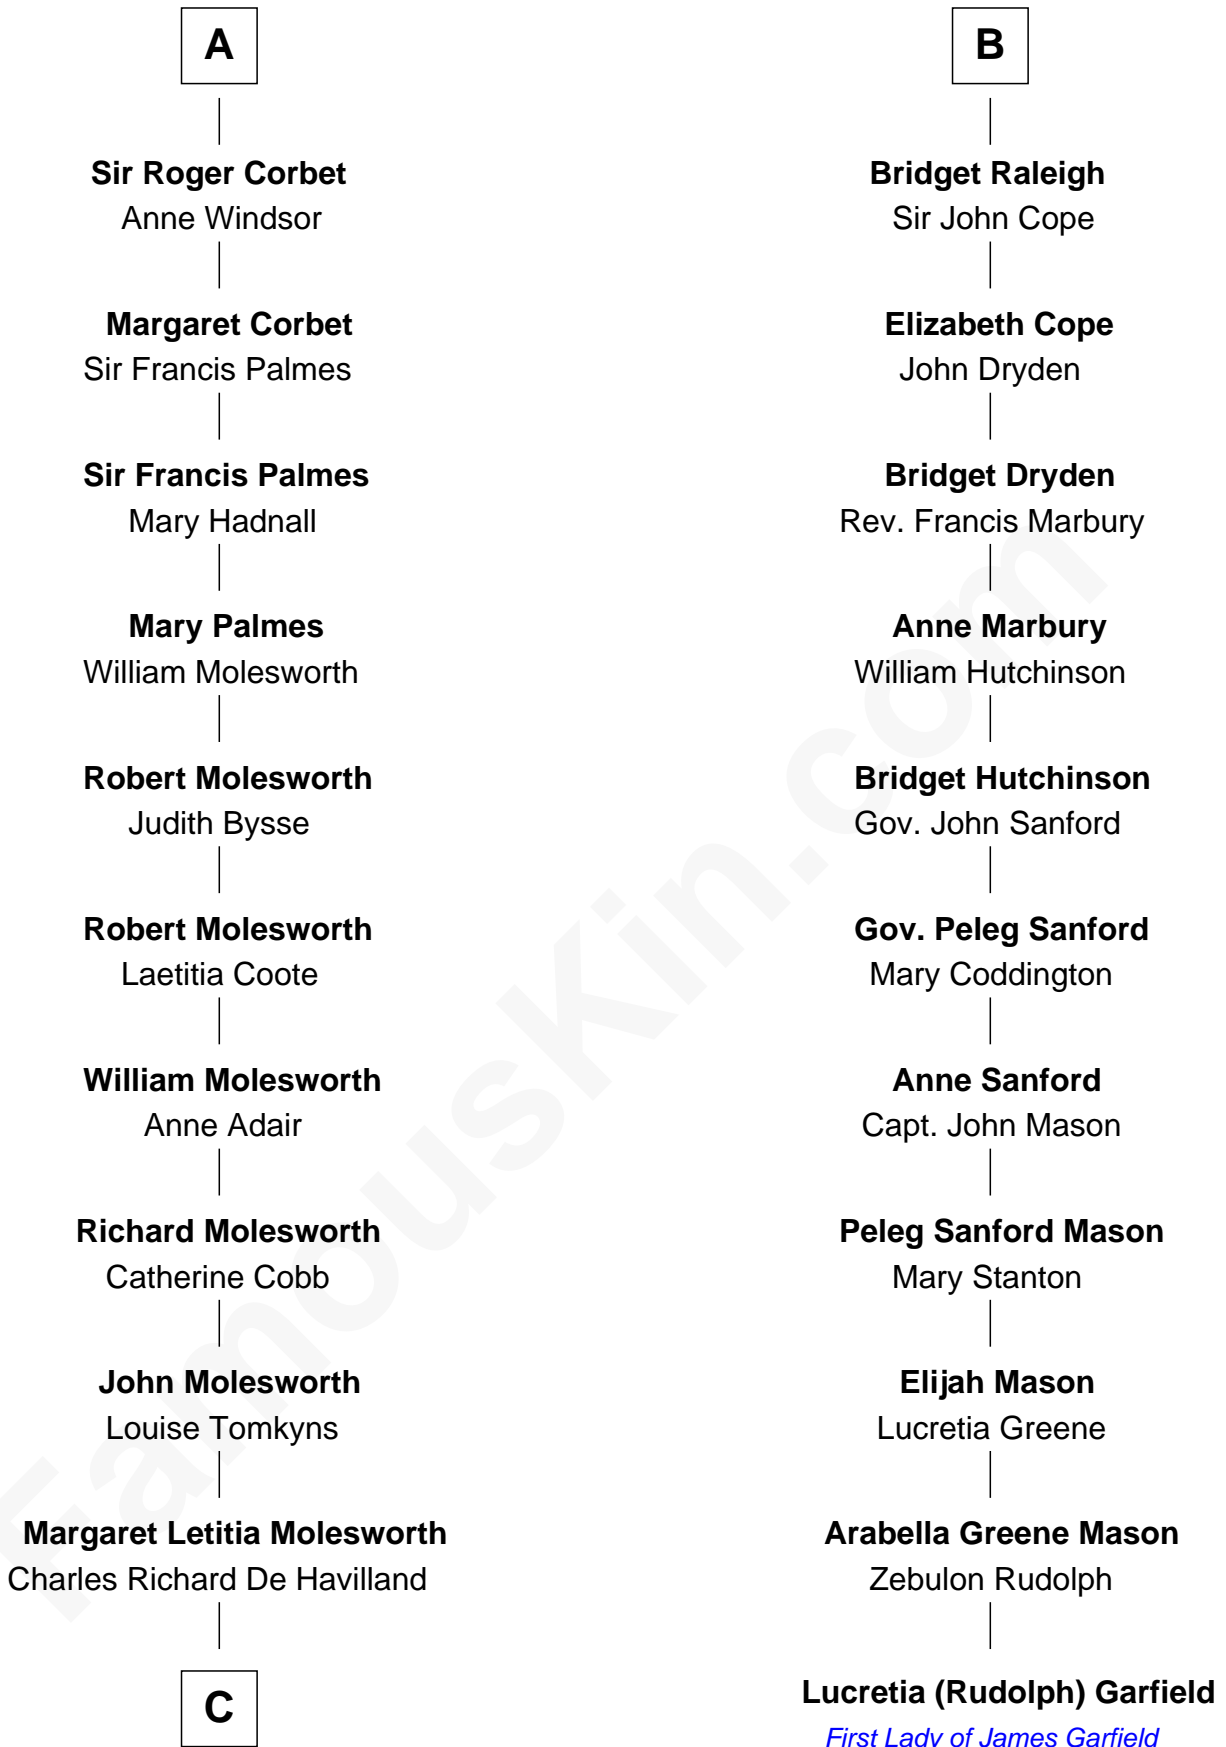

FamousKin.com Relationship Chart of

Joan Fontaine

Movie Actress

17th cousin 1 time removed of

Lucretia (Rudolph) Garfield

First Lady of President James Garfield

Edmund Fitzalan

Alice de Warenne

C

—
Walter Augustus De Havilland

Lillian Augusta Ruse

—
Joan Fontaine

Movie Actress

FamousKin.com