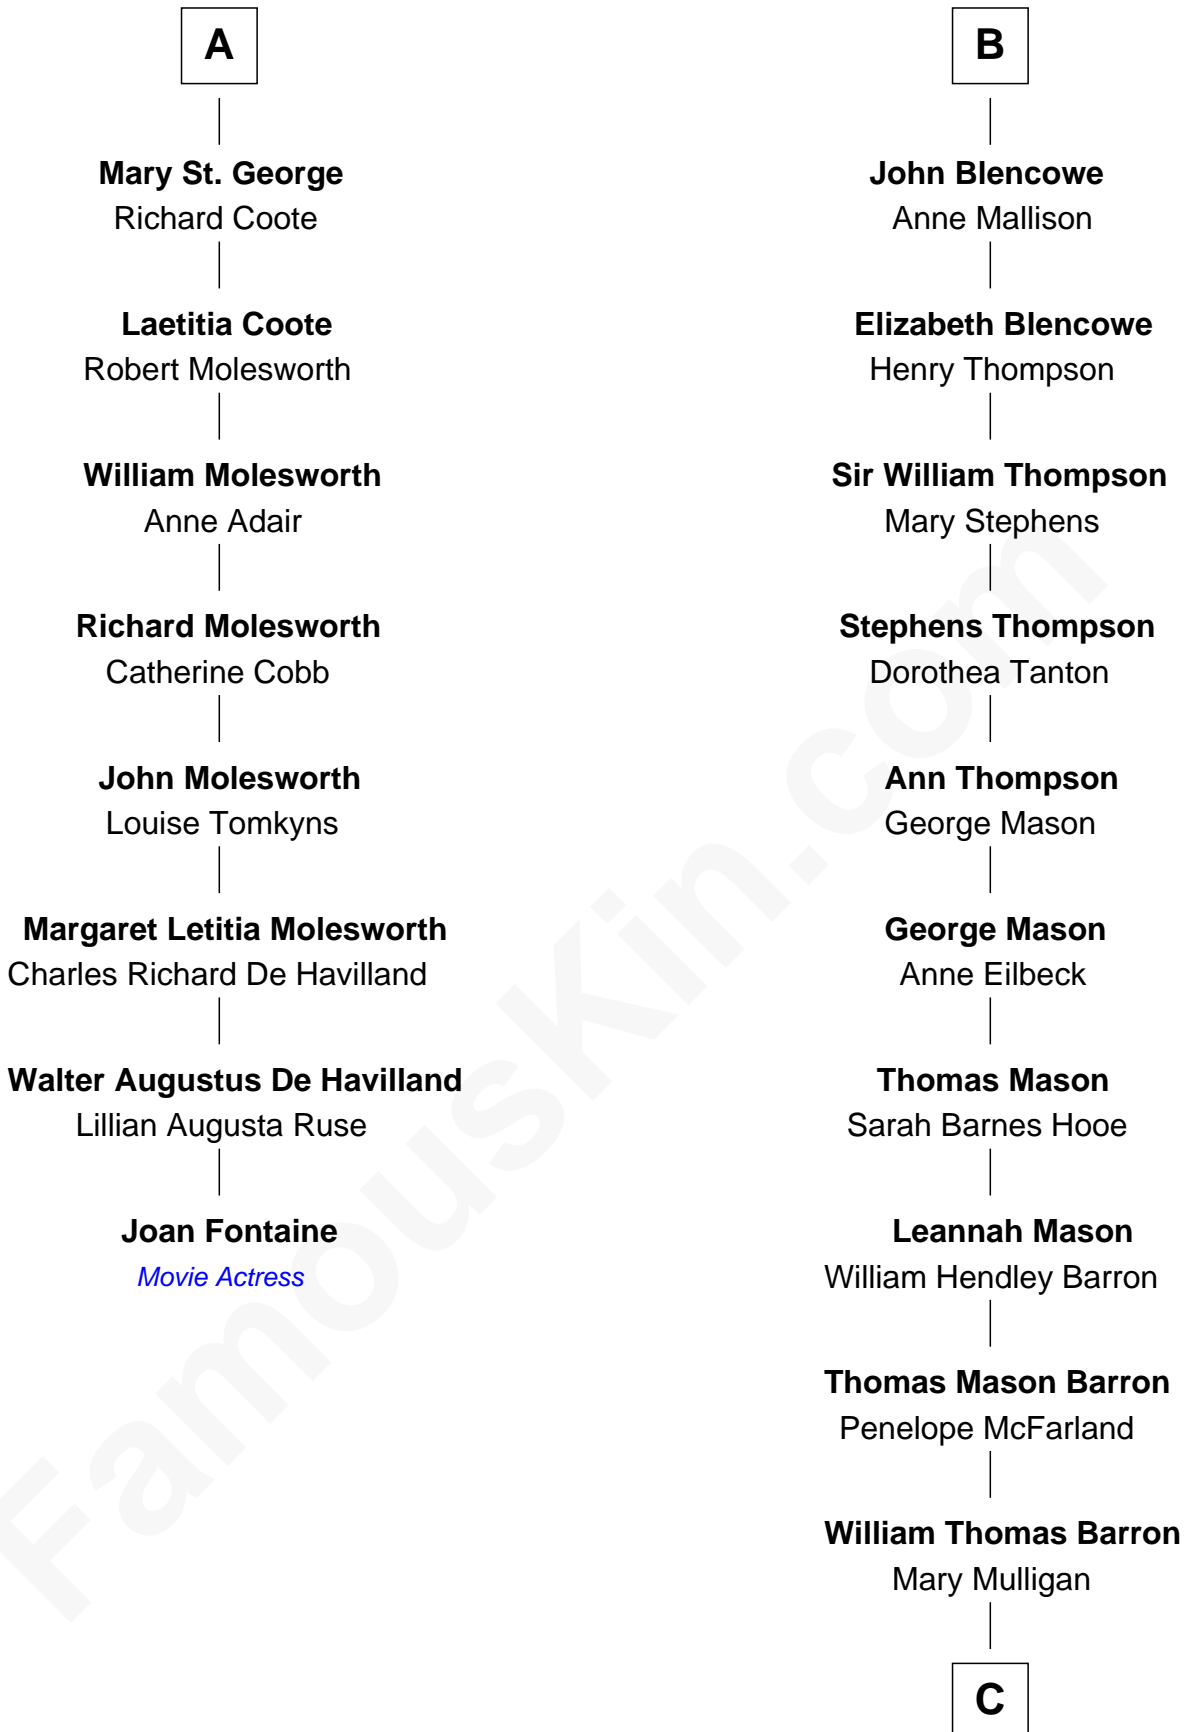

FamousKin.com Relationship Chart of

Joan Fontaine

Movie Actress

14th cousin 6 times removed of

Paris Hilton

Socialite and TV Personality

Sir Walter Blount

Sancha de Ayala

Anthony Blencowe

Richard Blencowe

Apollonia Tolson

Sir Henry Blencowe

Grace Sandford

B

C

Mary Adelaide Barron
Conrad Nicholson Hilton