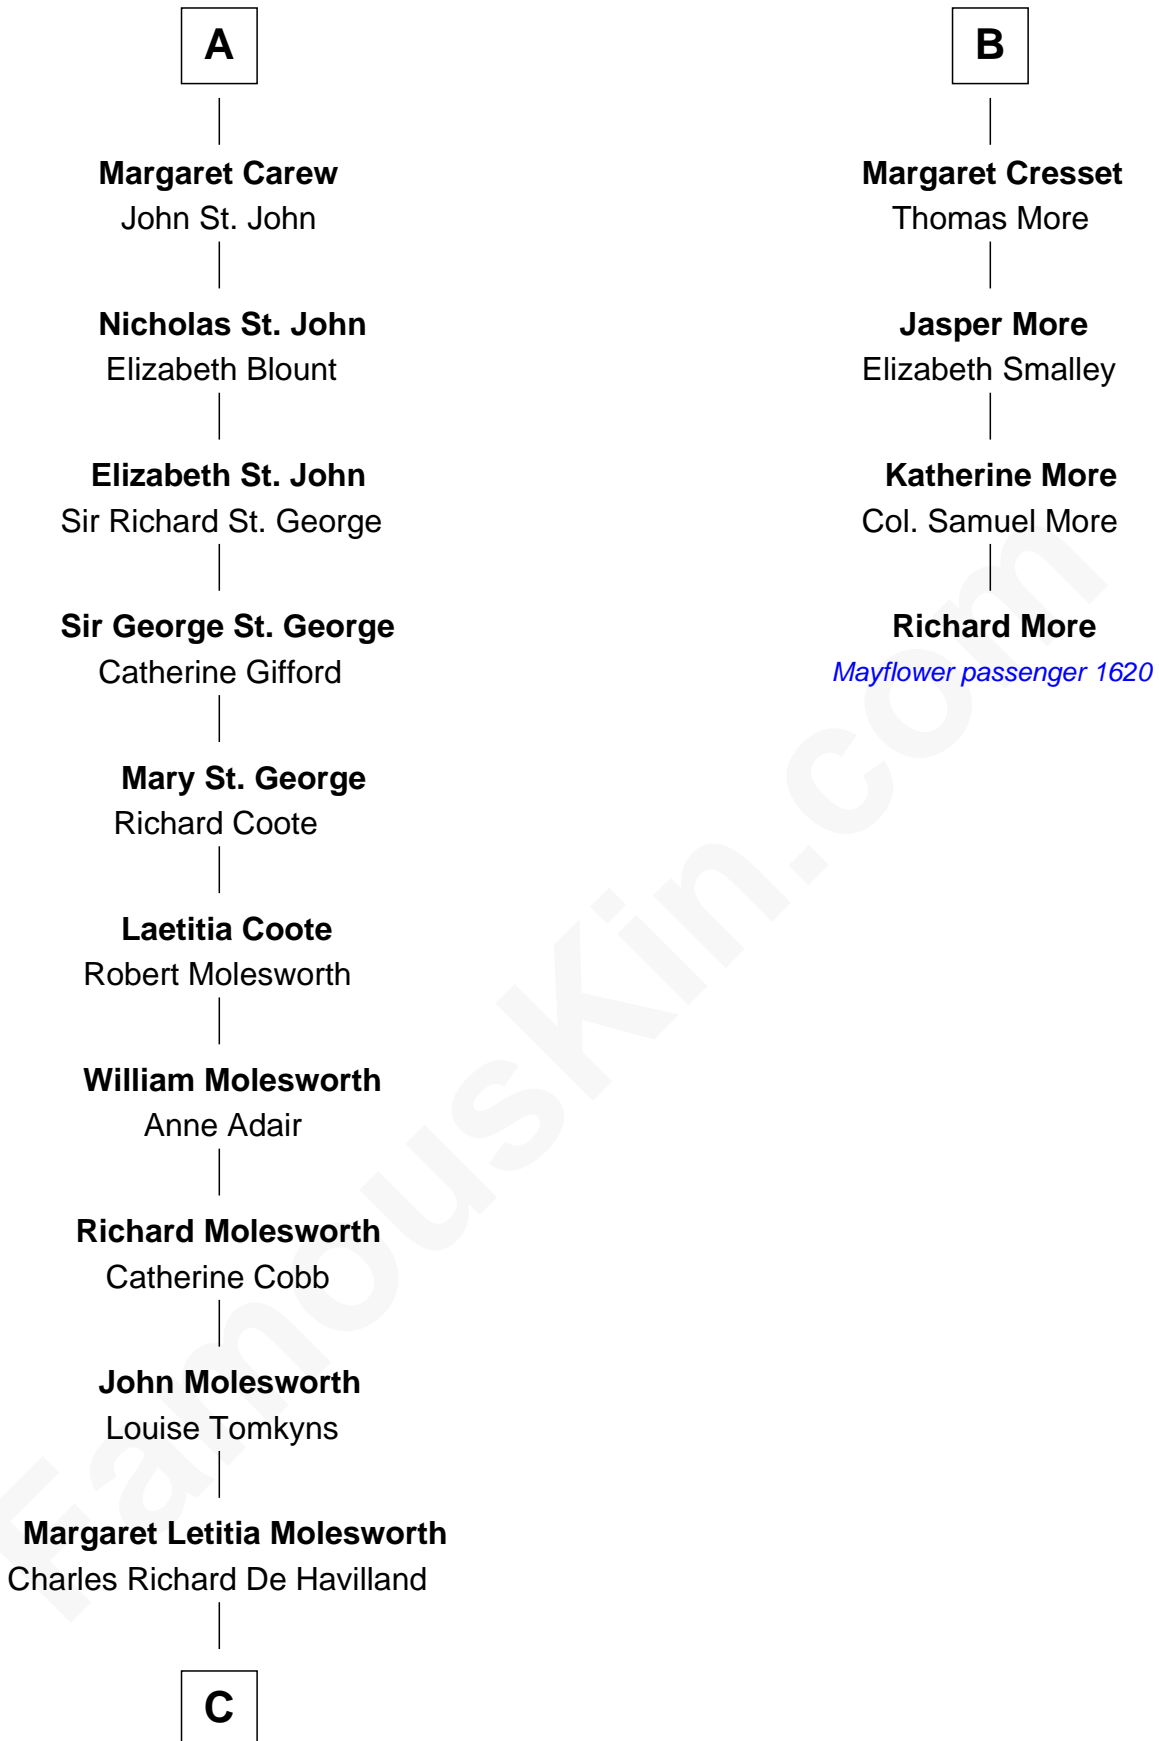

# FamousKin.com Relationship Chart of

**Joan Fontaine**

*Movie Actress*

**MAYFLOWER**

10th cousin 8 times removed of

**Richard More**

*(c1614 - c1696) Mayflower passenger 1620*

**C**

—  
**Walter Augustus De Havilland**

Lillian Augusta Ruse

—  
**Joan Fontaine**

*Movie Actress*

FamousKin.com