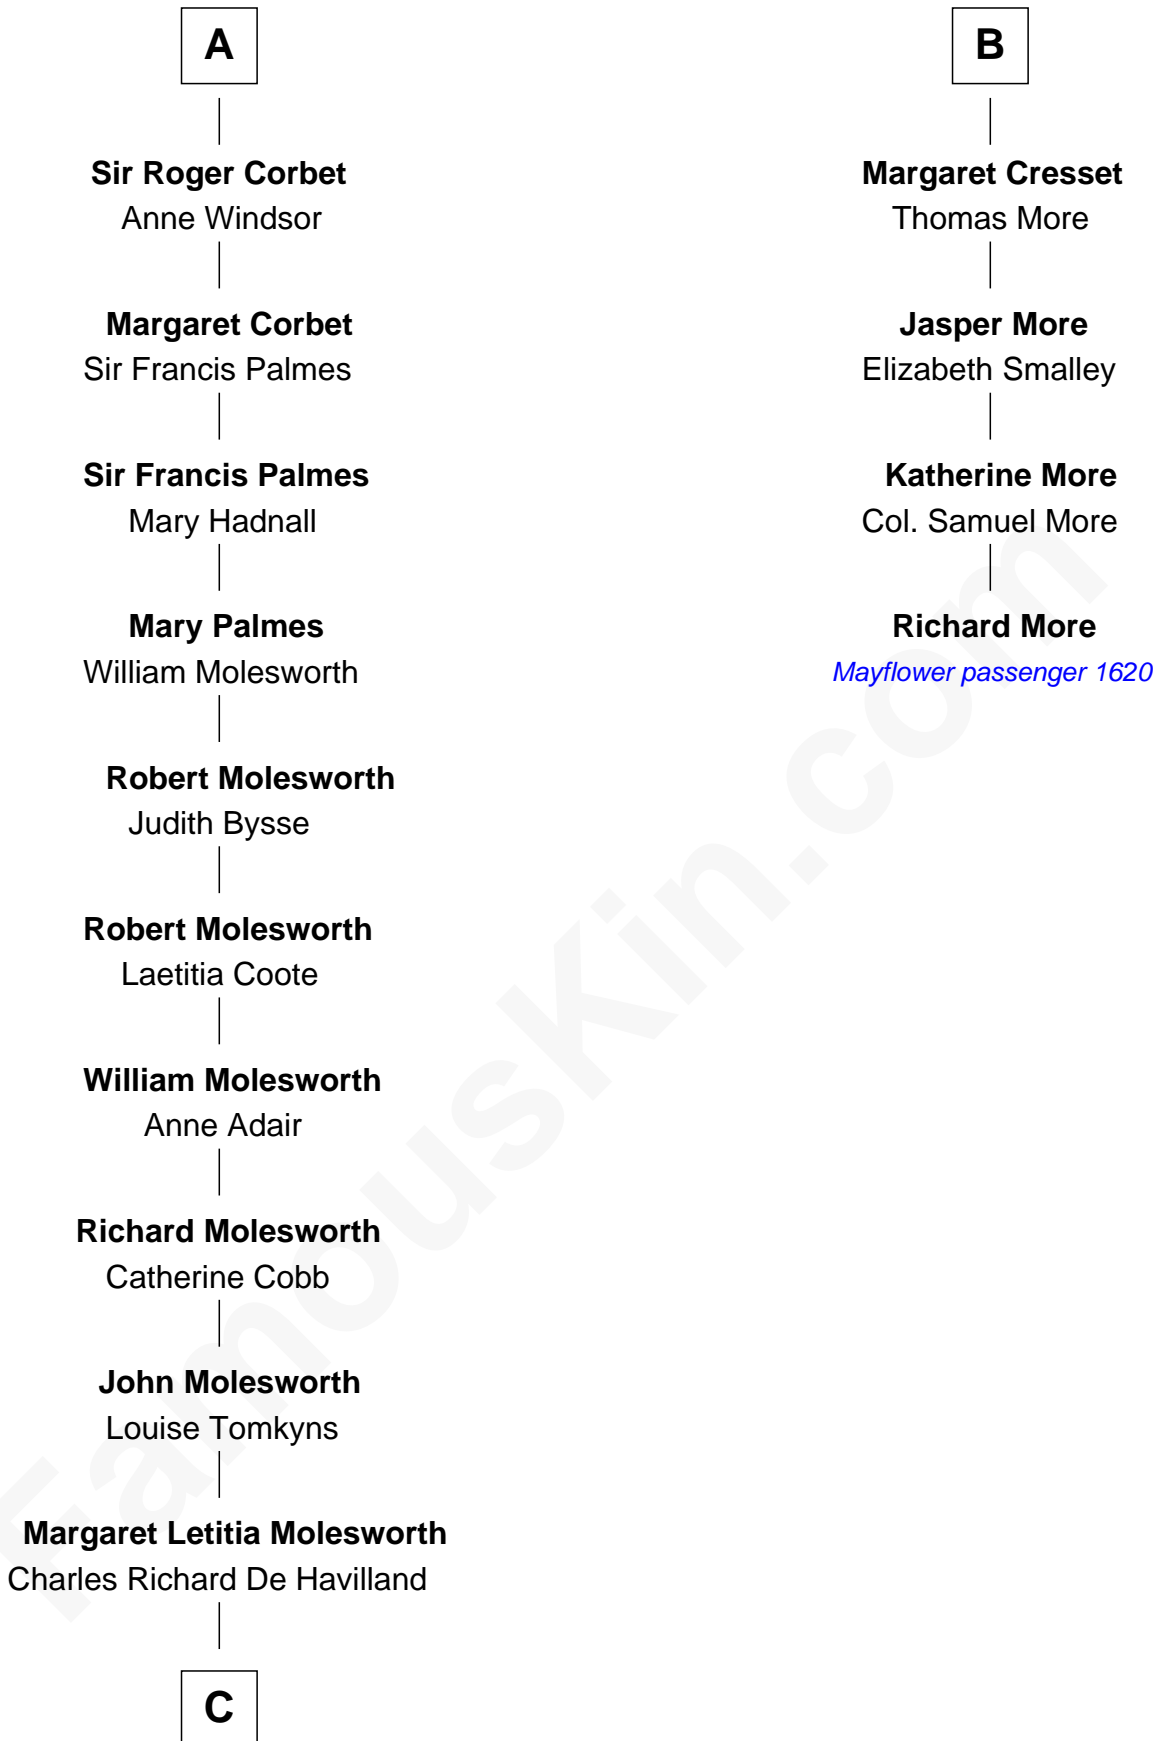

FamousKin.com Relationship Chart of

Joan Fontaine

Movie Actress

10th cousin 8 times removed of

Richard More

(c1614 - c1696) Mayflower passenger 1620

MAYFLOWER

C

—
Walter Augustus De Havilland

Lillian Augusta Ruse

—
Joan Fontaine

Movie Actress

FamousKin.com