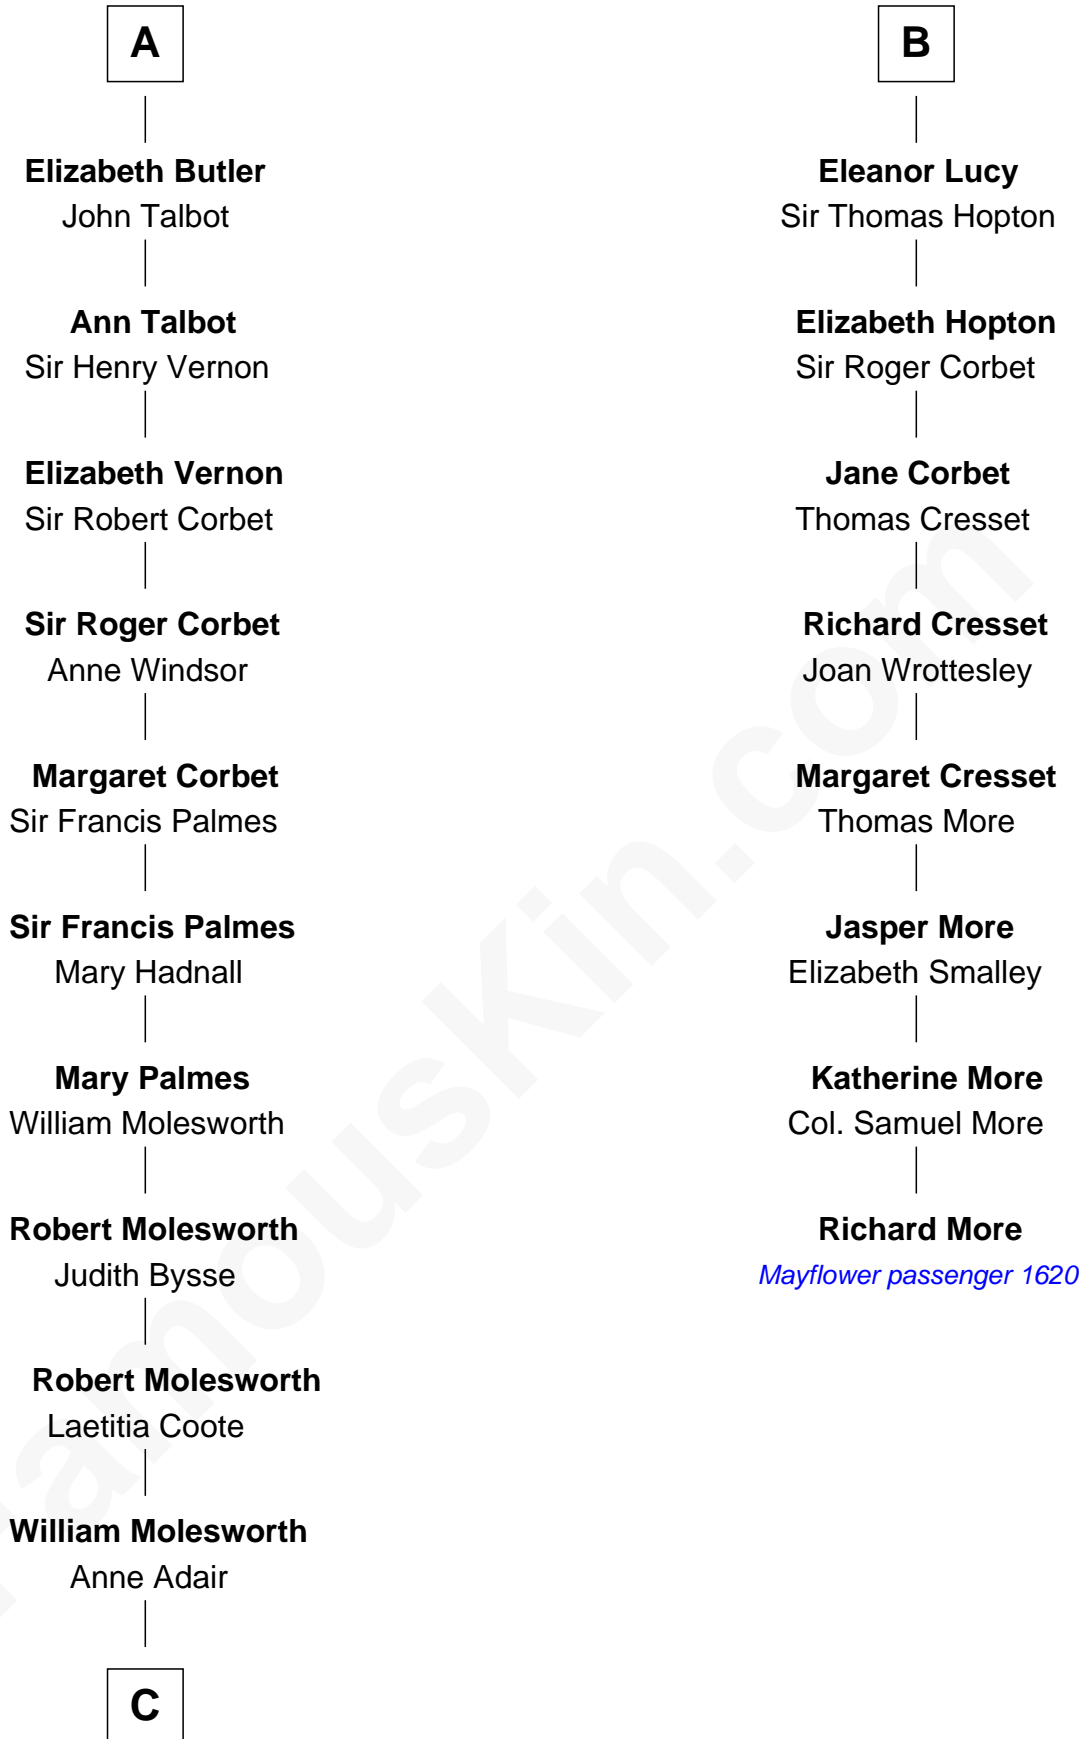

FamousKin.com Relationship Chart of

Joan Fontaine

Movie Actress

MAYFLOWER

14th cousin 7 times removed of

Richard More

(c1614 - c1696) Mayflower passenger 1620

Henry II, Duke of Brabant

Marie of Hohenstaufen

Matilda of Brabant
Robert I, Count of Artois

Blanche of Artois
Edmund Plantagenet

Henry Plantagenet
Maud de Chaworth

Eleanor Plantagenet
Richard Fitzalan

Sir Richard Fitzalan
Elizabeth de Bohun

Joan Fitzalan
Sir William Beauchamp

Joan Beauchamp
James Butler

A

Matilda of Brabant
Robert I, Count of Artois

Blanche of Artois
Edmund Plantagenet

Henry Plantagenet
Maud de Chaworth

Joan of Lancaster
John de Mowbray

John de Mowbray
Elizabeth de Segrave

Margaret Mowbray
Sir Reginald Lucy

Sir Walter Lucy
Eleanor L'Arcedeckne

B

C

Richard Molesworth

Catherine Cobb

John Molesworth