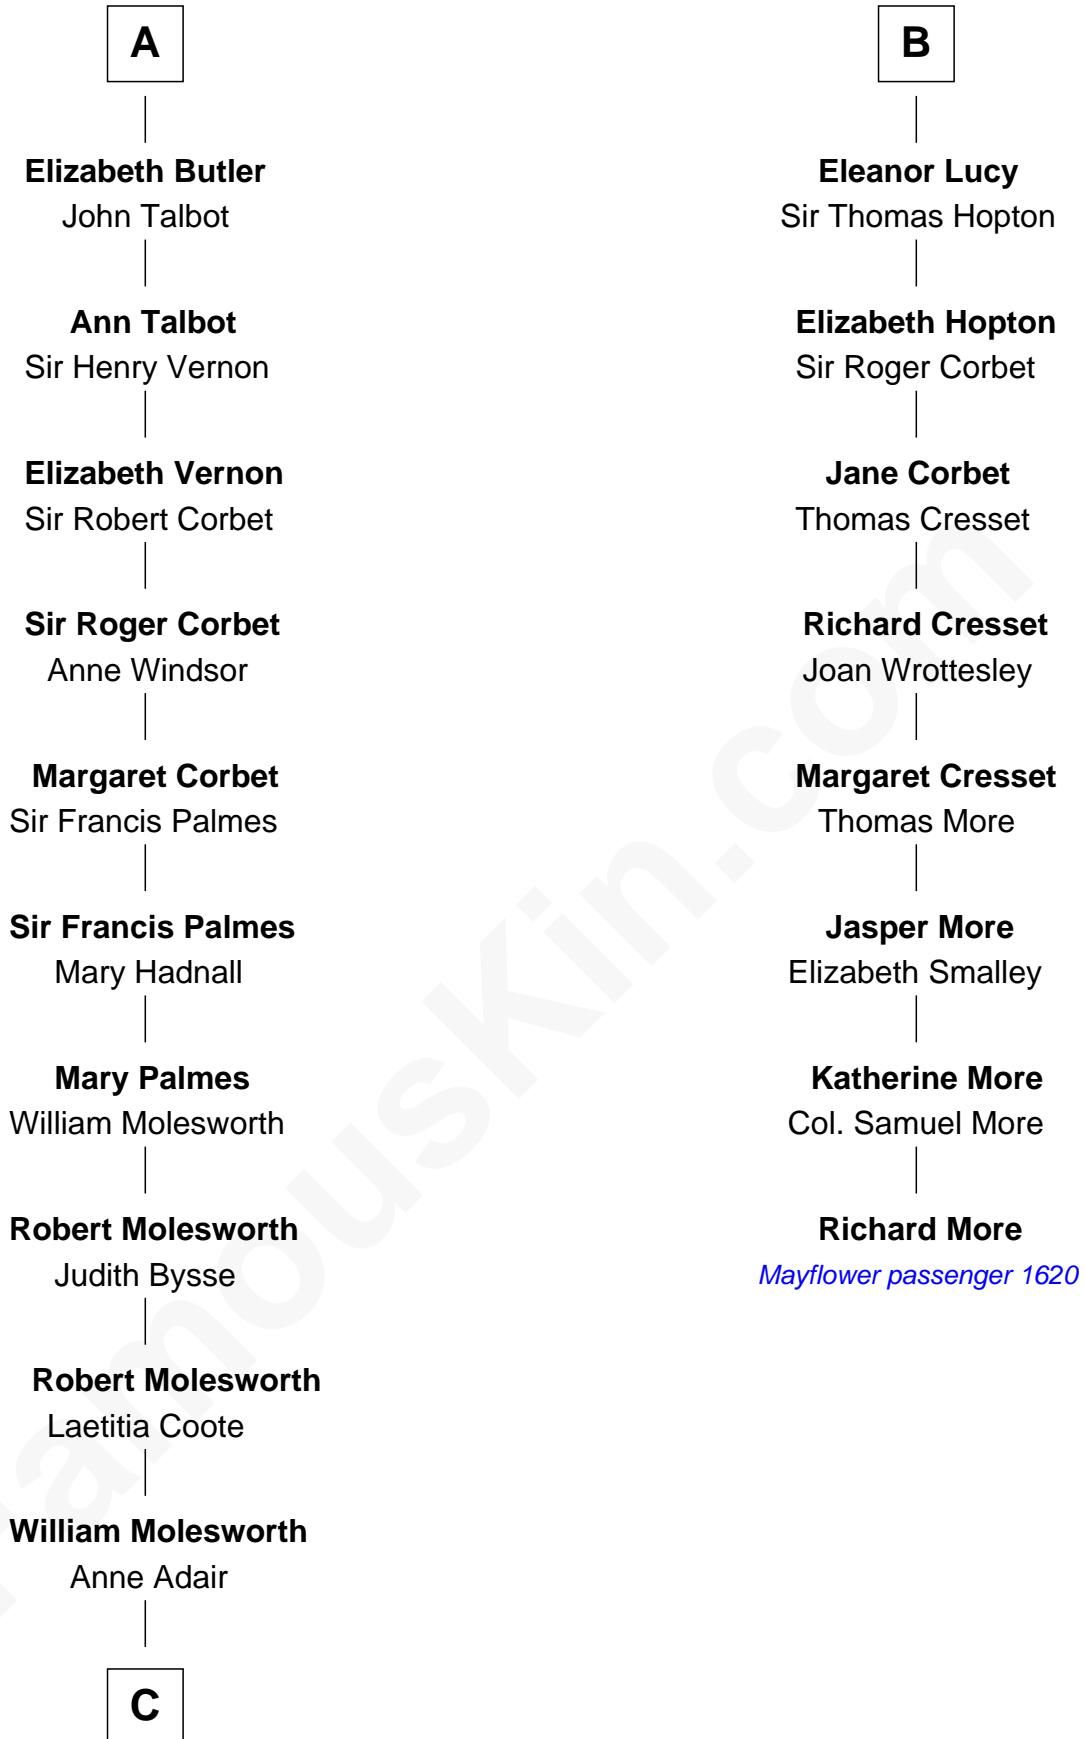

FamousKin.com Relationship Chart of

Joan Fontaine

Movie Actress

MAYFLOWER

14th cousin 7 times removed of

Richard More

(c1614 - c1696) Mayflower passenger 1620

Louis VIII, King of France

John de Mowbray

Elizabeth de Segrave

Margaret Mowbray

Sir Reginald Lucy

Sir Walter Lucy

Eleanor L'Arcedeckne

B

C

Richard Molesworth

Catherine Cobb

John Molesworth

Louise Tomkyns

Margaret Letitia Molesworth

Charles Richard De Havilland

Walter Augustus De Havilland

Lillian Augusta Ruse