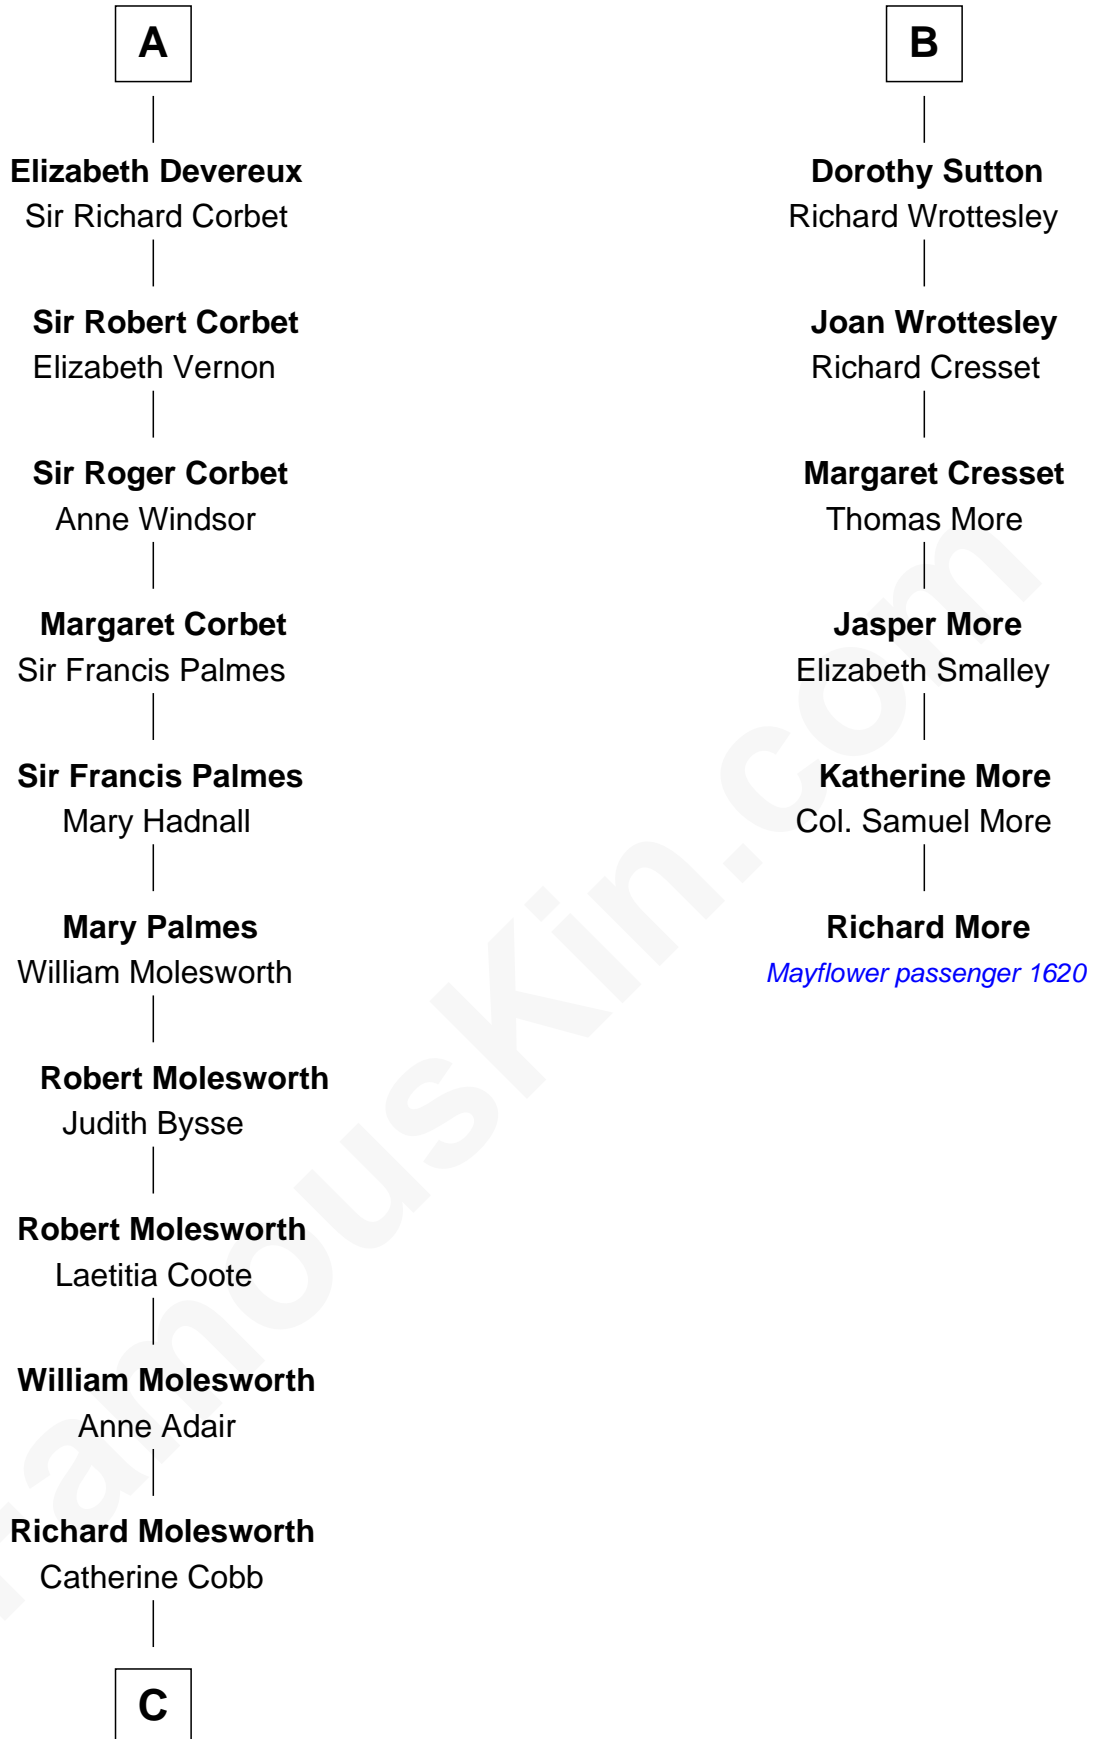

FamousKin.com Relationship Chart of

Joan Fontaine

Movie Actress

MAYFLOWER

12th cousin 8 times removed of

Richard More

(c1614 - c1696) Mayflower passenger 1620

Sir Hugh le Despencer

Isabella de Beauchamp

C

—
John Molesworth

Louise Tomkyns

—
Margaret Letitia Molesworth

Charles Richard De Havilland

—
Walter Augustus De Havilland

Lillian Augusta Ruse