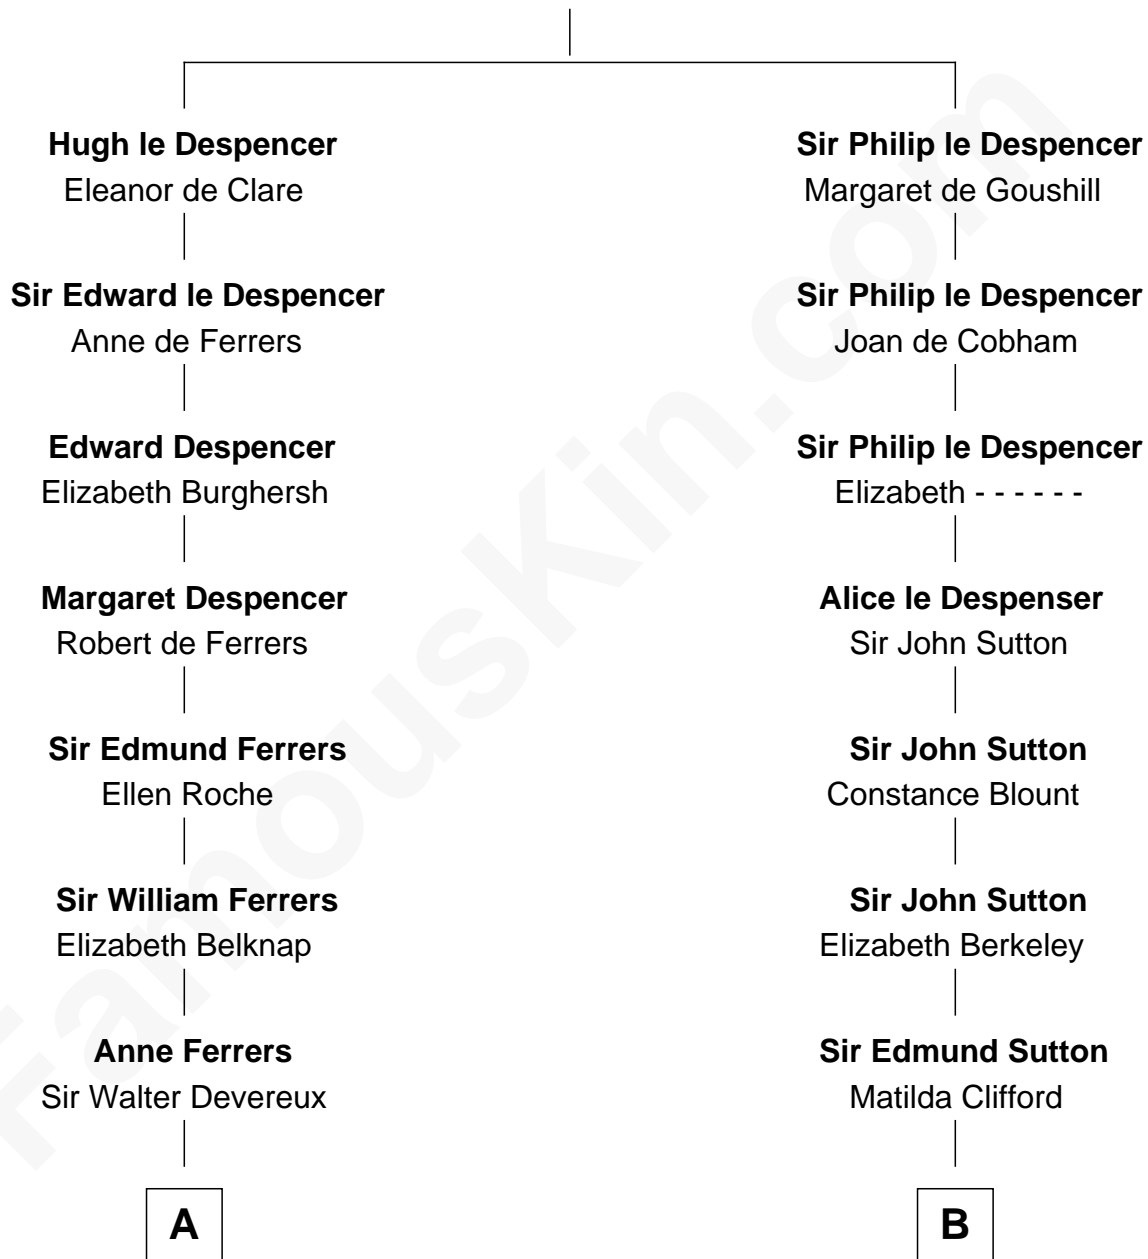

FamousKin.com Relationship Chart of

Joan Fontaine

Movie Actress

MAYFLOWER

12th cousin 8 times removed of

Richard More

(c1614 - c1696) Mayflower passenger 1620

Sir Hugh le Despencer

Isabella de Beauchamp

C

—
John Molesworth

Louise Tomkyns

—
Margaret Letitia Molesworth

Charles Richard De Havilland

—
Walter Augustus De Havilland

Lillian Augusta Ruse