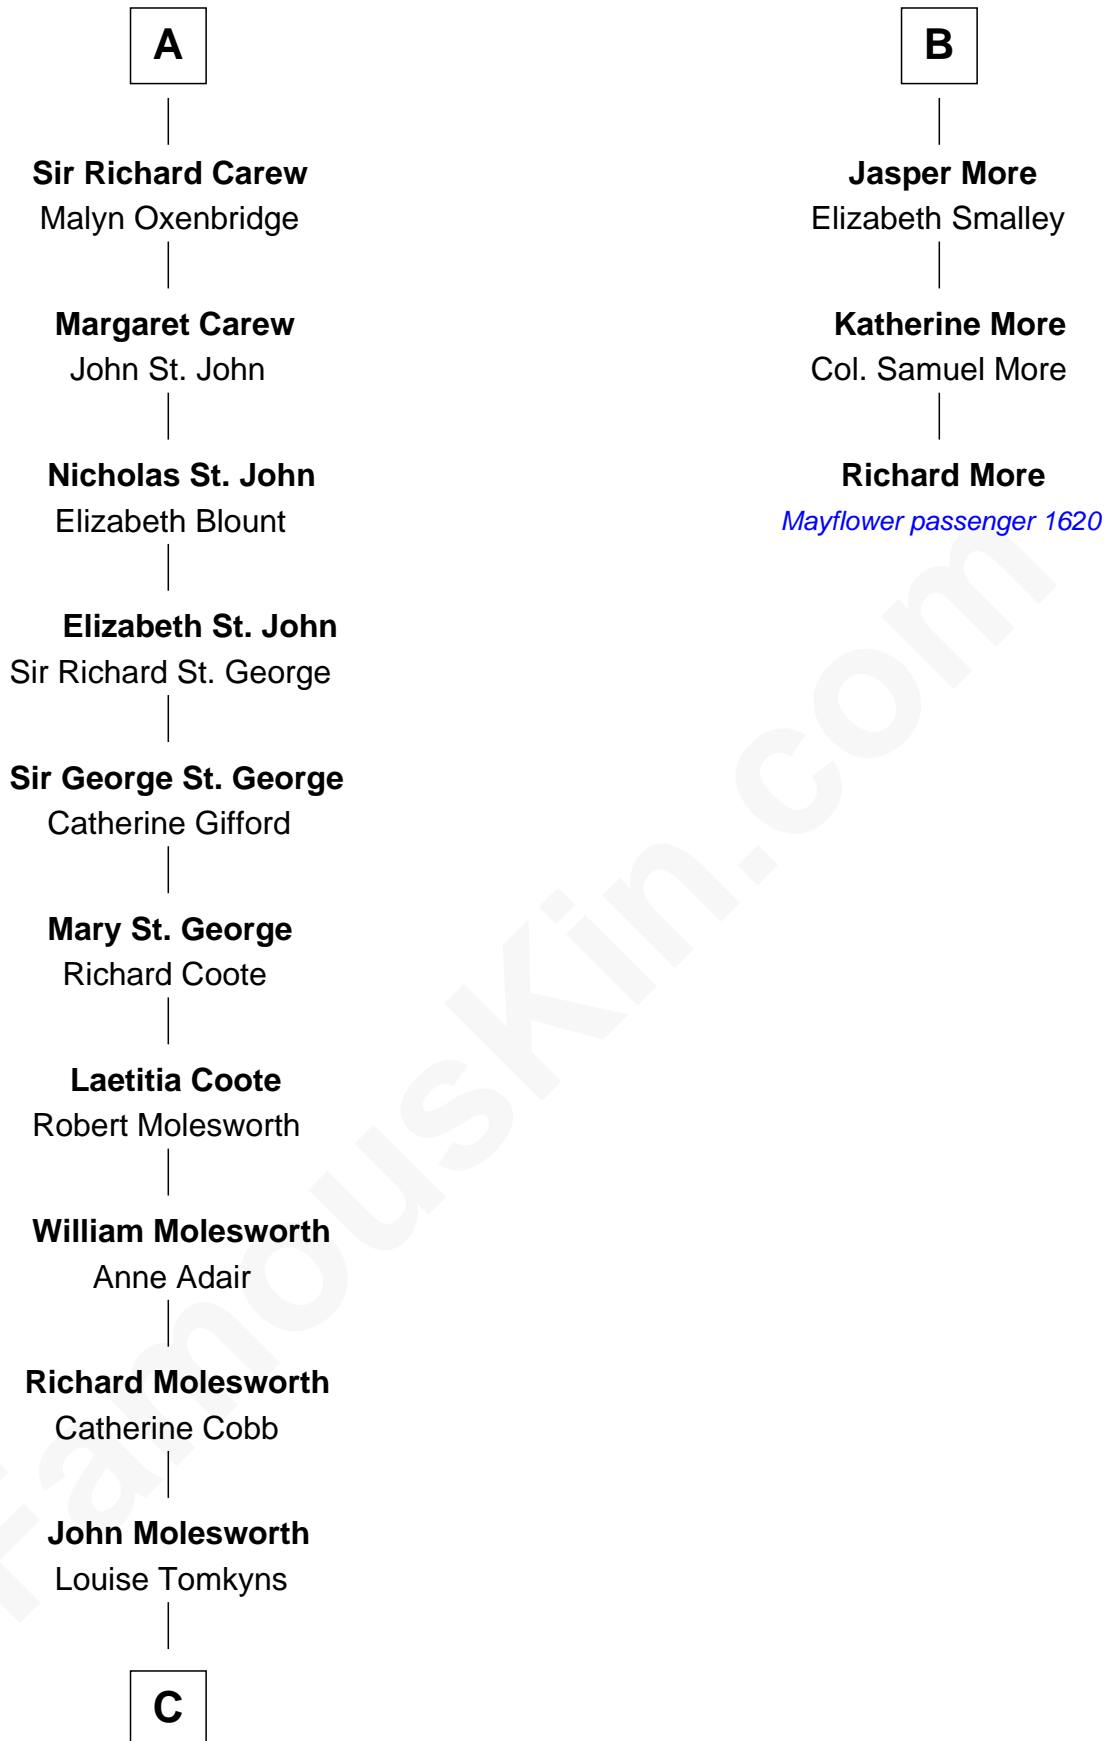

# FamousKin.com Relationship Chart of

**Joan Fontaine**

*Movie Actress*

**MAYFLOWER**

9th cousin 10 times removed of

**Richard More**

*(c1614 - c1696) Mayflower passenger 1620*

**Sir Maurice de Berkeley**

Eve la Zouche

**C**

**Margaret Letitia Molesworth**

Charles Richard De Havilland

**Walter Augustus De Havilland**

Lillian Augusta Ruse

**Joan Fontaine**

*Movie Actress*