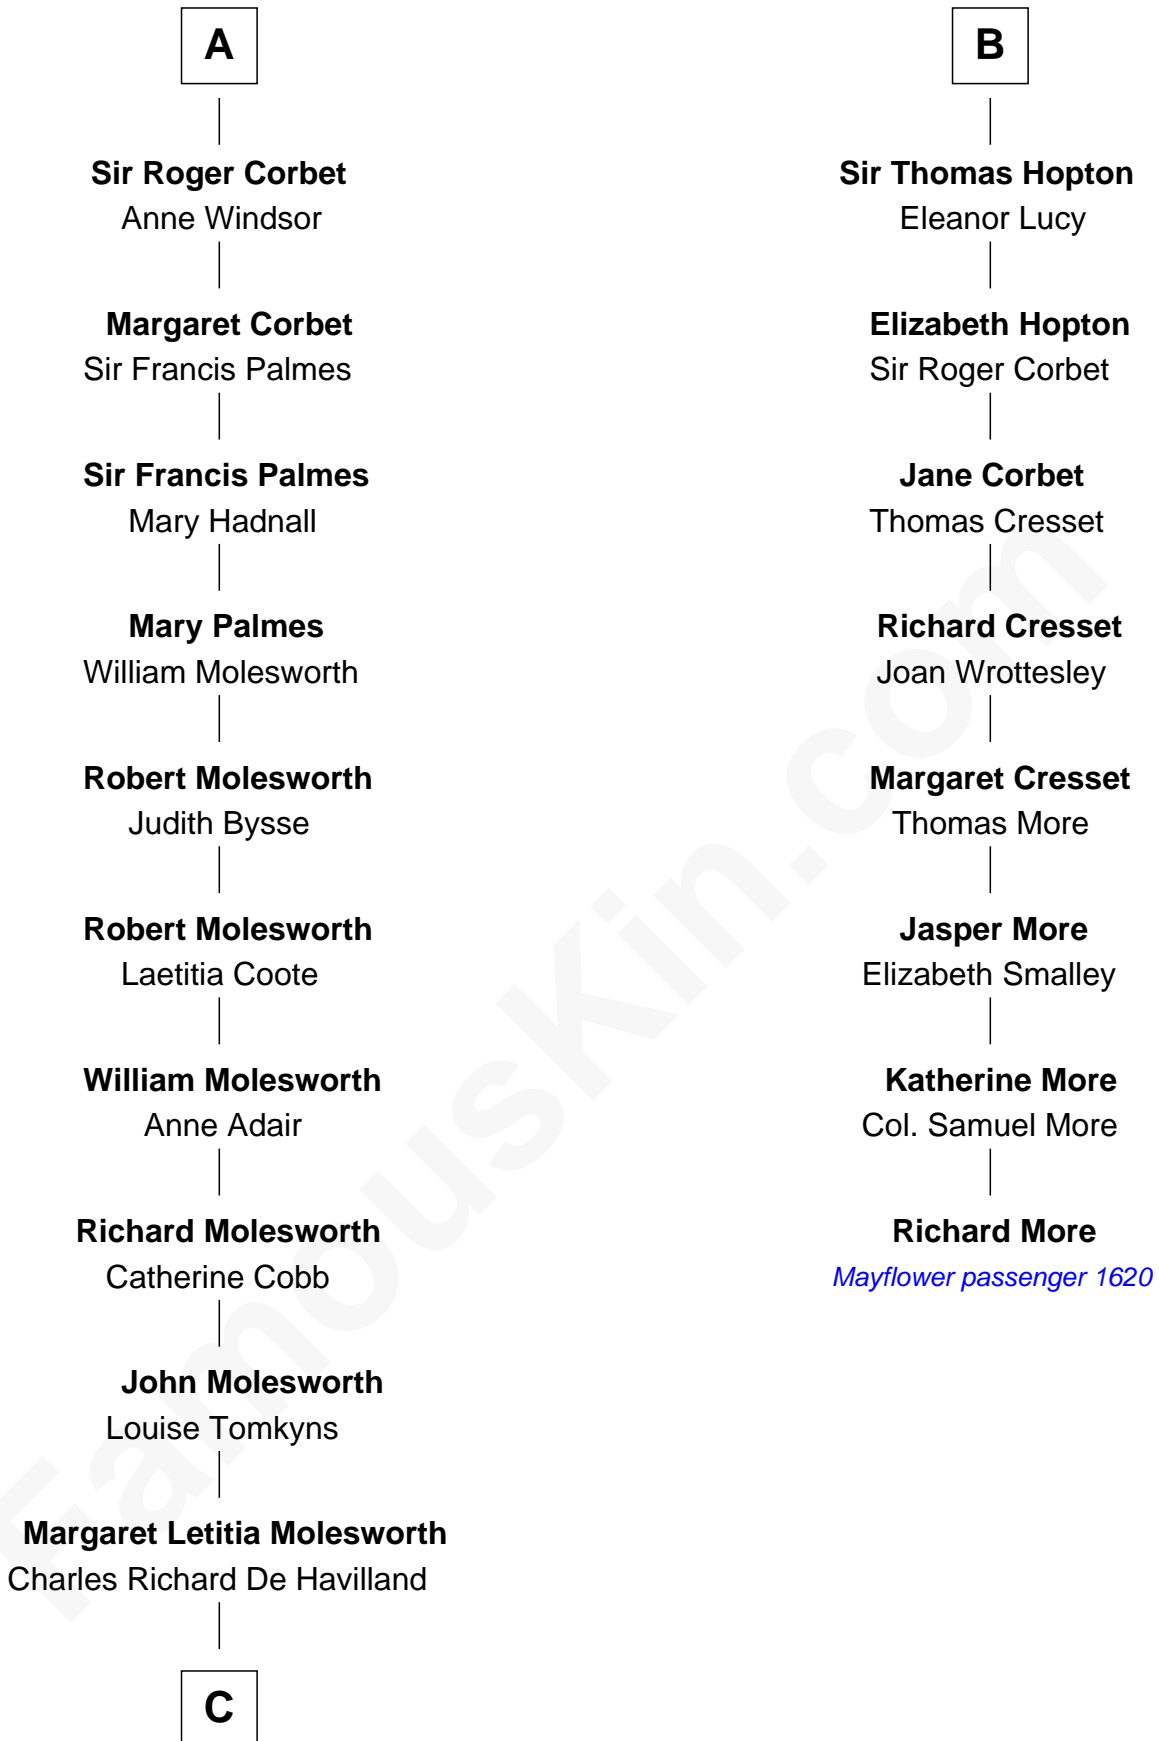

FamousKin.com Relationship Chart of

Joan Fontaine

Movie Actress

MAYFLOWER

14th cousin 4 times removed of

Richard More

(c1614 - c1696) Mayflower passenger 1620

Humphrey de Bohun

Elizabeth Plantagenet

Eleanor de Bohun

Sir James le Boteler

James le Boteler

Elizabeth Darcy

James Butler

Anne de Welles

James Butler

Eleanor de Bohun

Sir James le Boteler

Pernel le Boteler

Sir Gilbert Talbot

Elizabeth Talbot

Sir Henry de Grey

Richard Grey

Blanche de la Vache

Alice Grey

Sir William Burley

Elizabeth Burley

Sir John Hopton

Sir Walter Hopton

Joan Mortimer

B

C