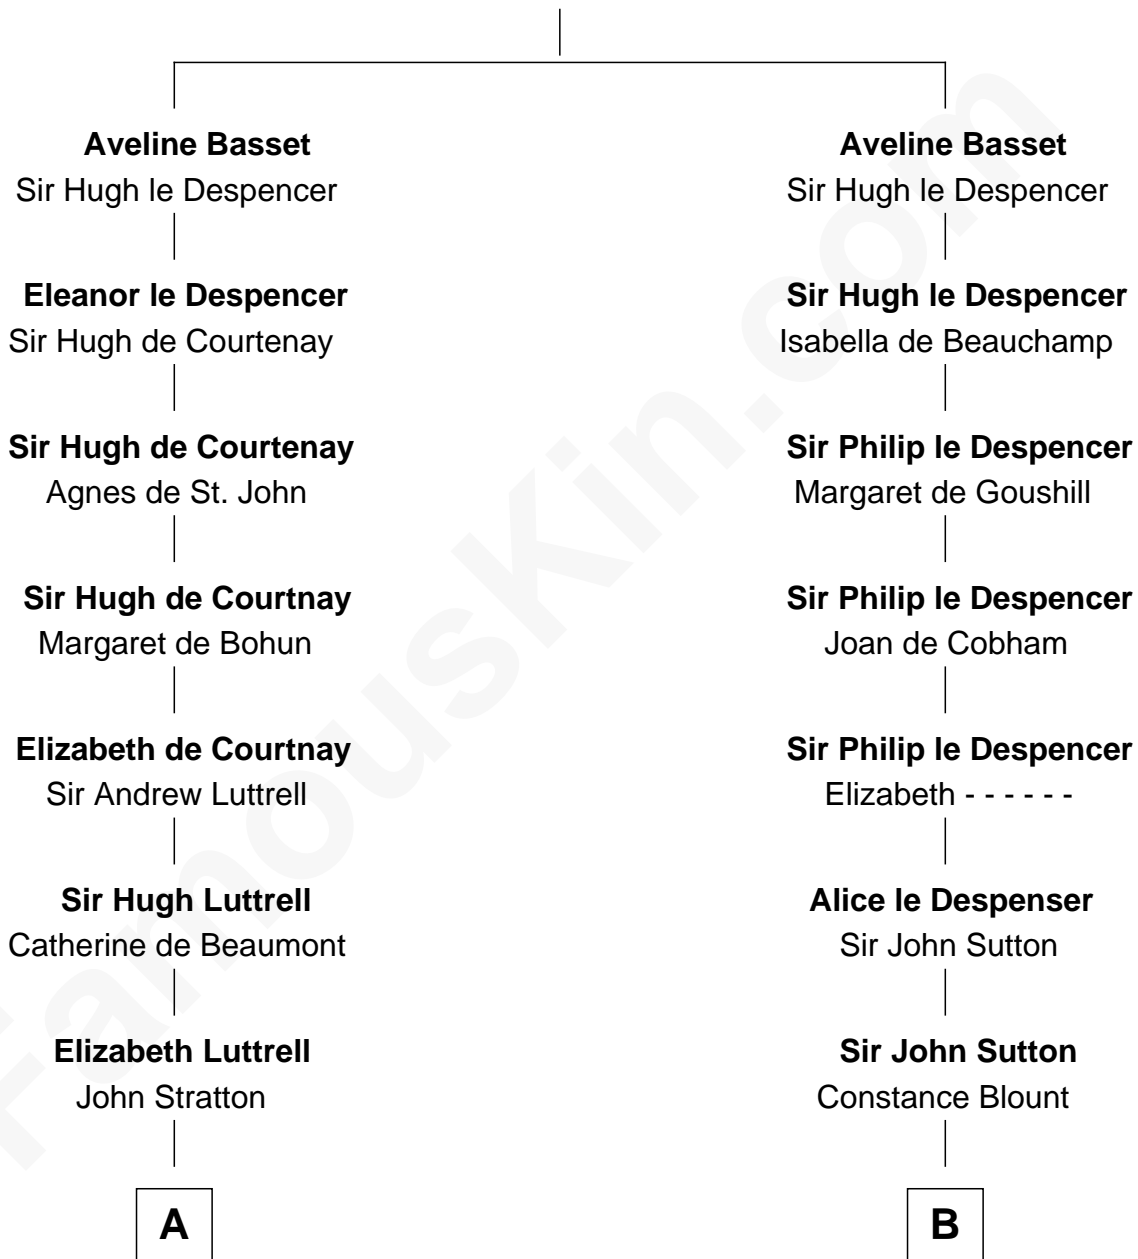

# FamousKin.com Relationship Chart of

**Joan Fontaine**

*Movie Actress*

14th cousin 7 times removed of

**Richard More**

*(c1614 - c1696) Mayflower passenger 1620*

**MAYFLOWER**

**Sir Philip Basset**

**C**

Richard Molesworth

Catherine Cobb

John Molesworth

Louise Tomkyns

Margaret Letitia Molesworth

Charles Richard De Havilland

Walter Augustus De Havilland