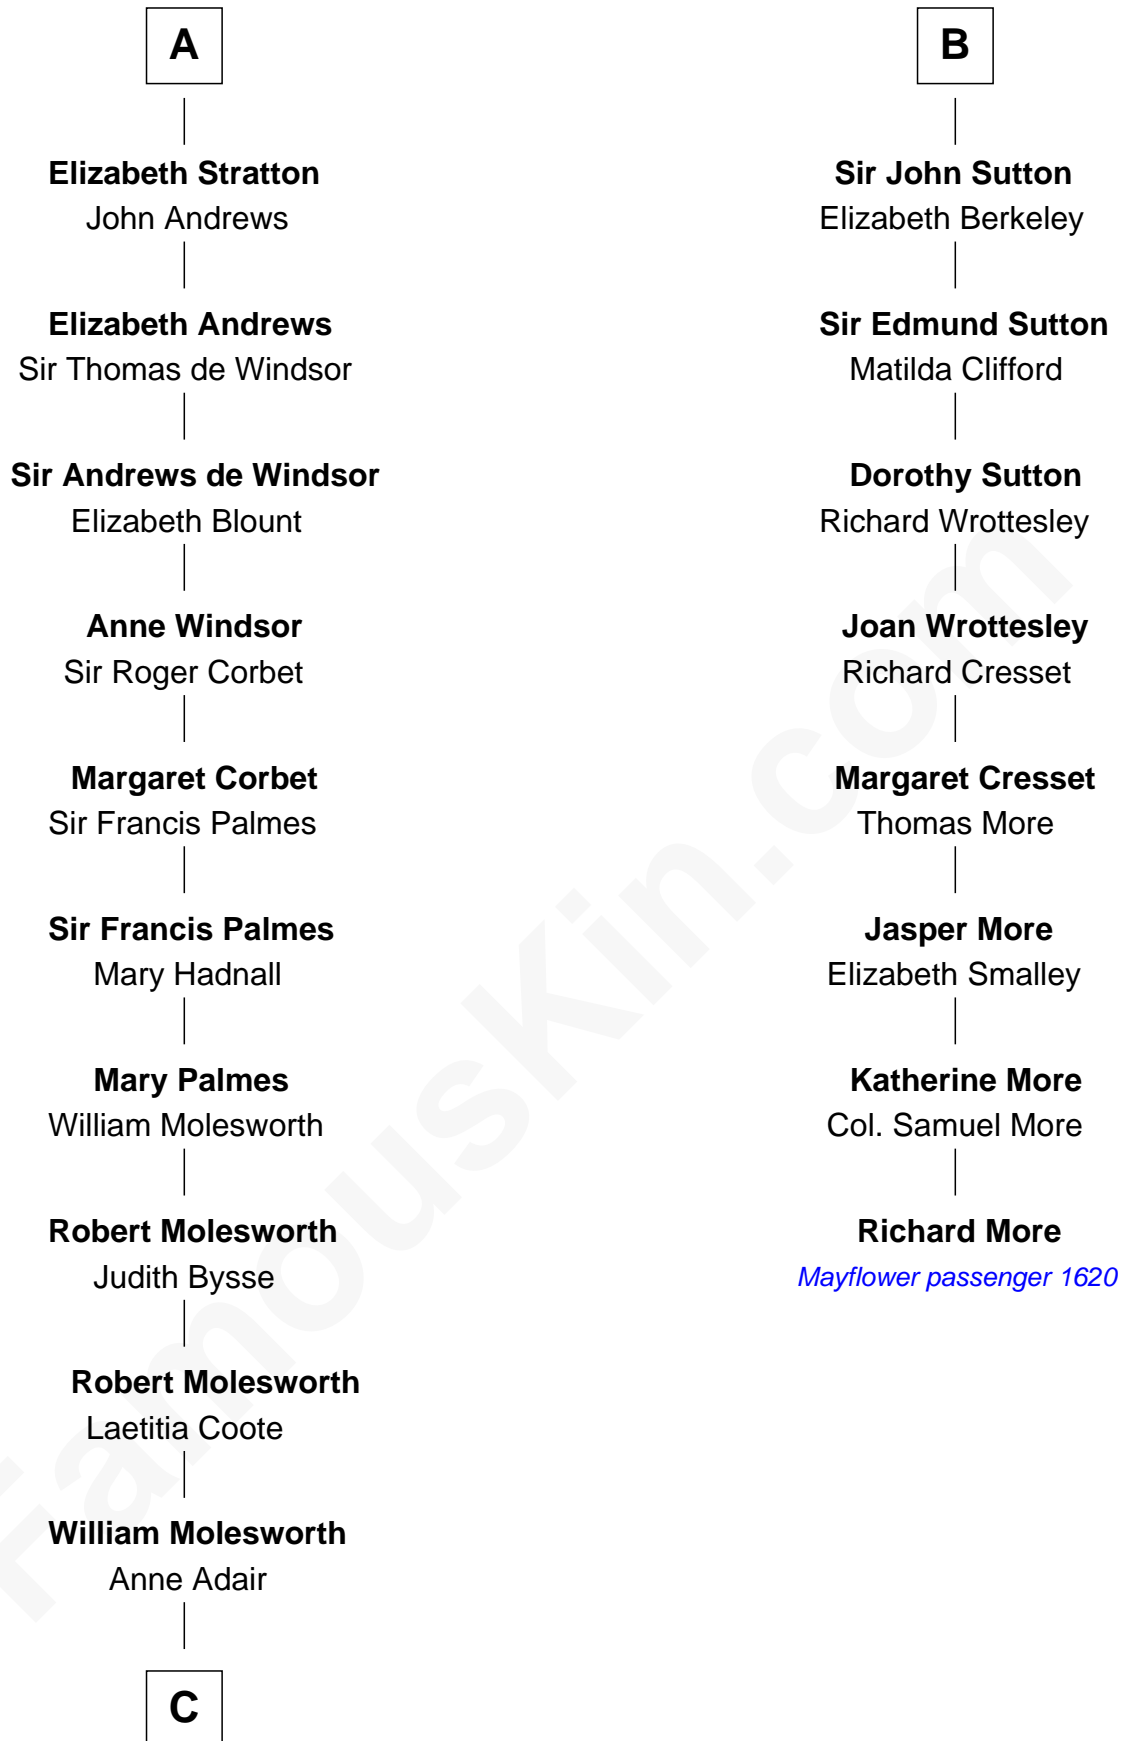

FamousKin.com Relationship Chart of

Joan Fontaine

Movie Actress

MAYFLOWER

14th cousin 7 times removed of

Richard More

(c1614 - c1696) Mayflower passenger 1620

Sir Hugh le Despencer

C

Richard Molesworth

Catherine Cobb

John Molesworth

Louise Tomkyns

Margaret Letitia Molesworth

Charles Richard De Havilland

Walter Augustus De Havilland