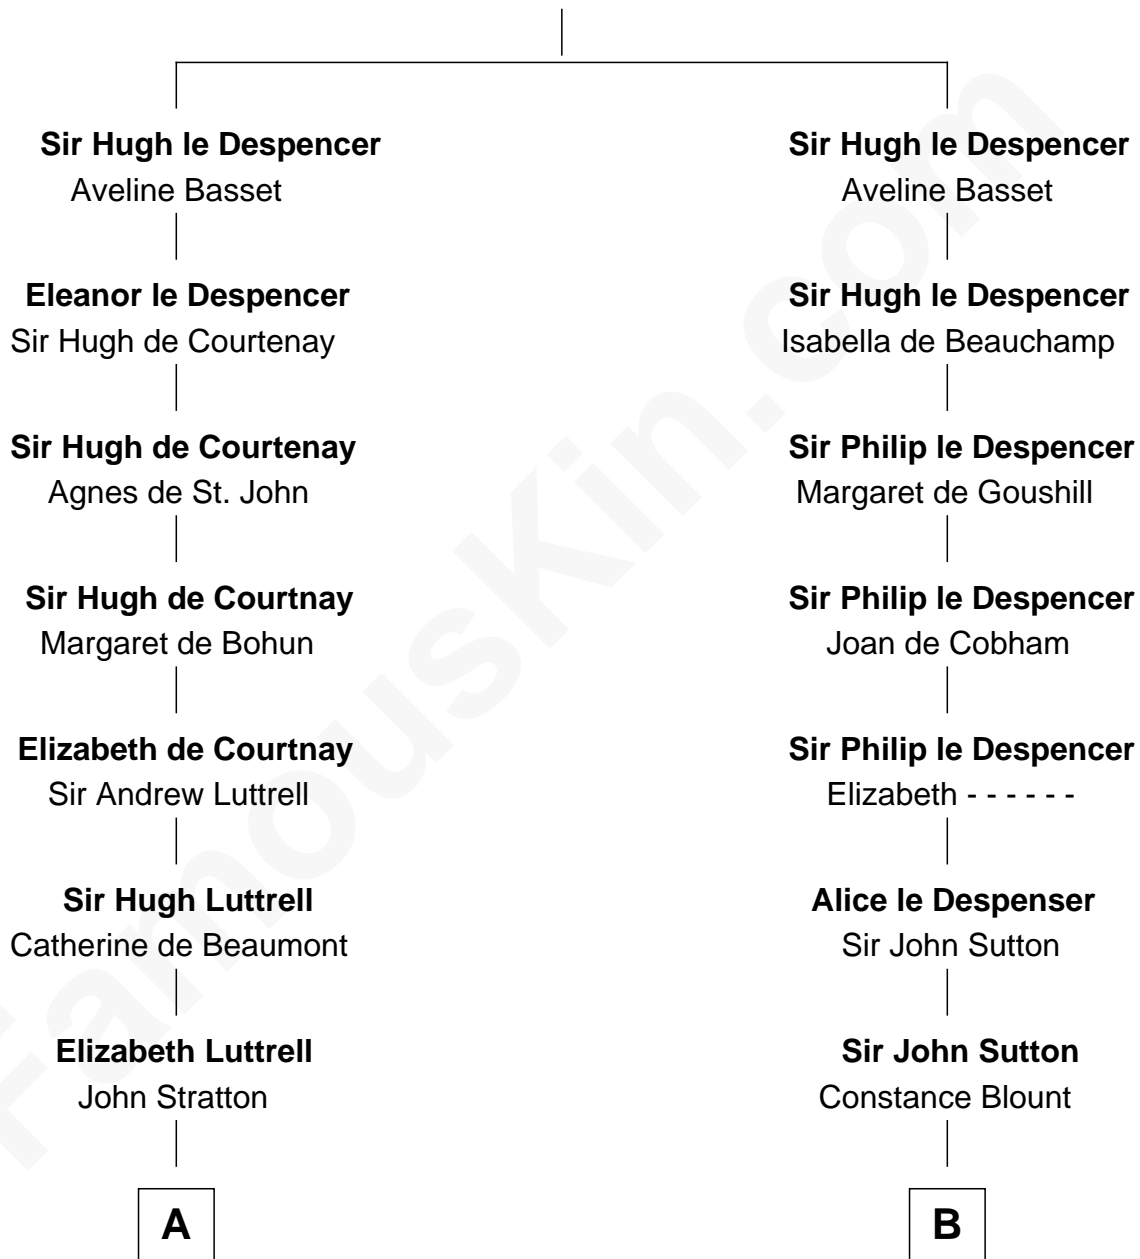

FamousKin.com Relationship Chart of

Joan Fontaine

Movie Actress

MAYFLOWER

14th cousin 7 times removed of

Richard More

(c1614 - c1696) Mayflower passenger 1620

Sir Hugh le Despencer

C

Richard Molesworth

Catherine Cobb

John Molesworth

Louise Tomkyns

Margaret Letitia Molesworth

Charles Richard De Havilland

Walter Augustus De Havilland