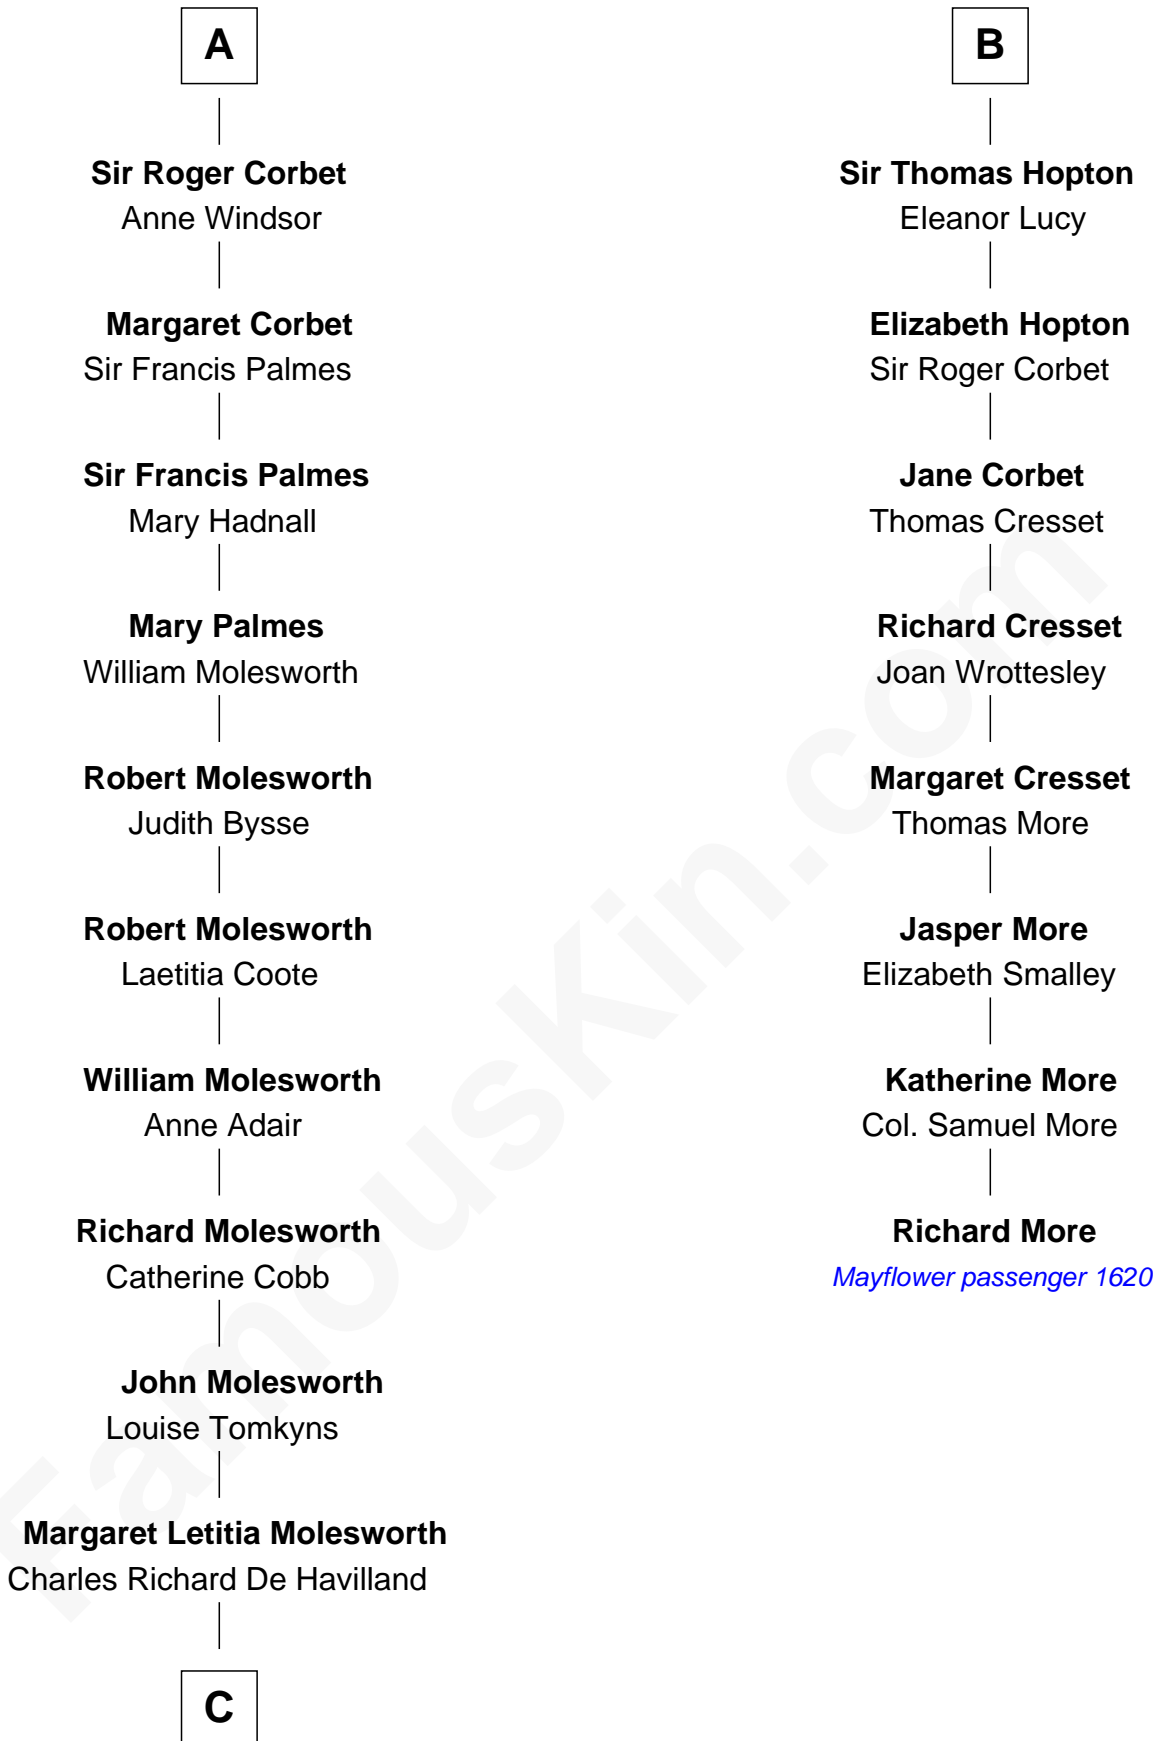

FamousKin.com Relationship Chart of

Joan Fontaine

Movie Actress

14th cousin 4 times removed of

Richard More

(c1614 - c1696) Mayflower passenger 1620

MAYFLOWER

Sir Edmund Boteler

Joan Beauchamp

Elizabeth Butler

John Talbot

Ann Talbot

Sir Henry Vernon

Elizabeth Vernon

Sir Robert Corbet

A

Sir James le Boteler

Eleanor de Bohun

Pernel le Boteler

Sir Gilbert Talbot

Elizabeth Talbot

Sir Henry de Grey

Richard Grey

Blanche de la Vache

Alice Grey

Sir William Burley

Elizabeth Burley

Sir John Hopton

Sir Walter Hopton

Joan Mortimer

B

C