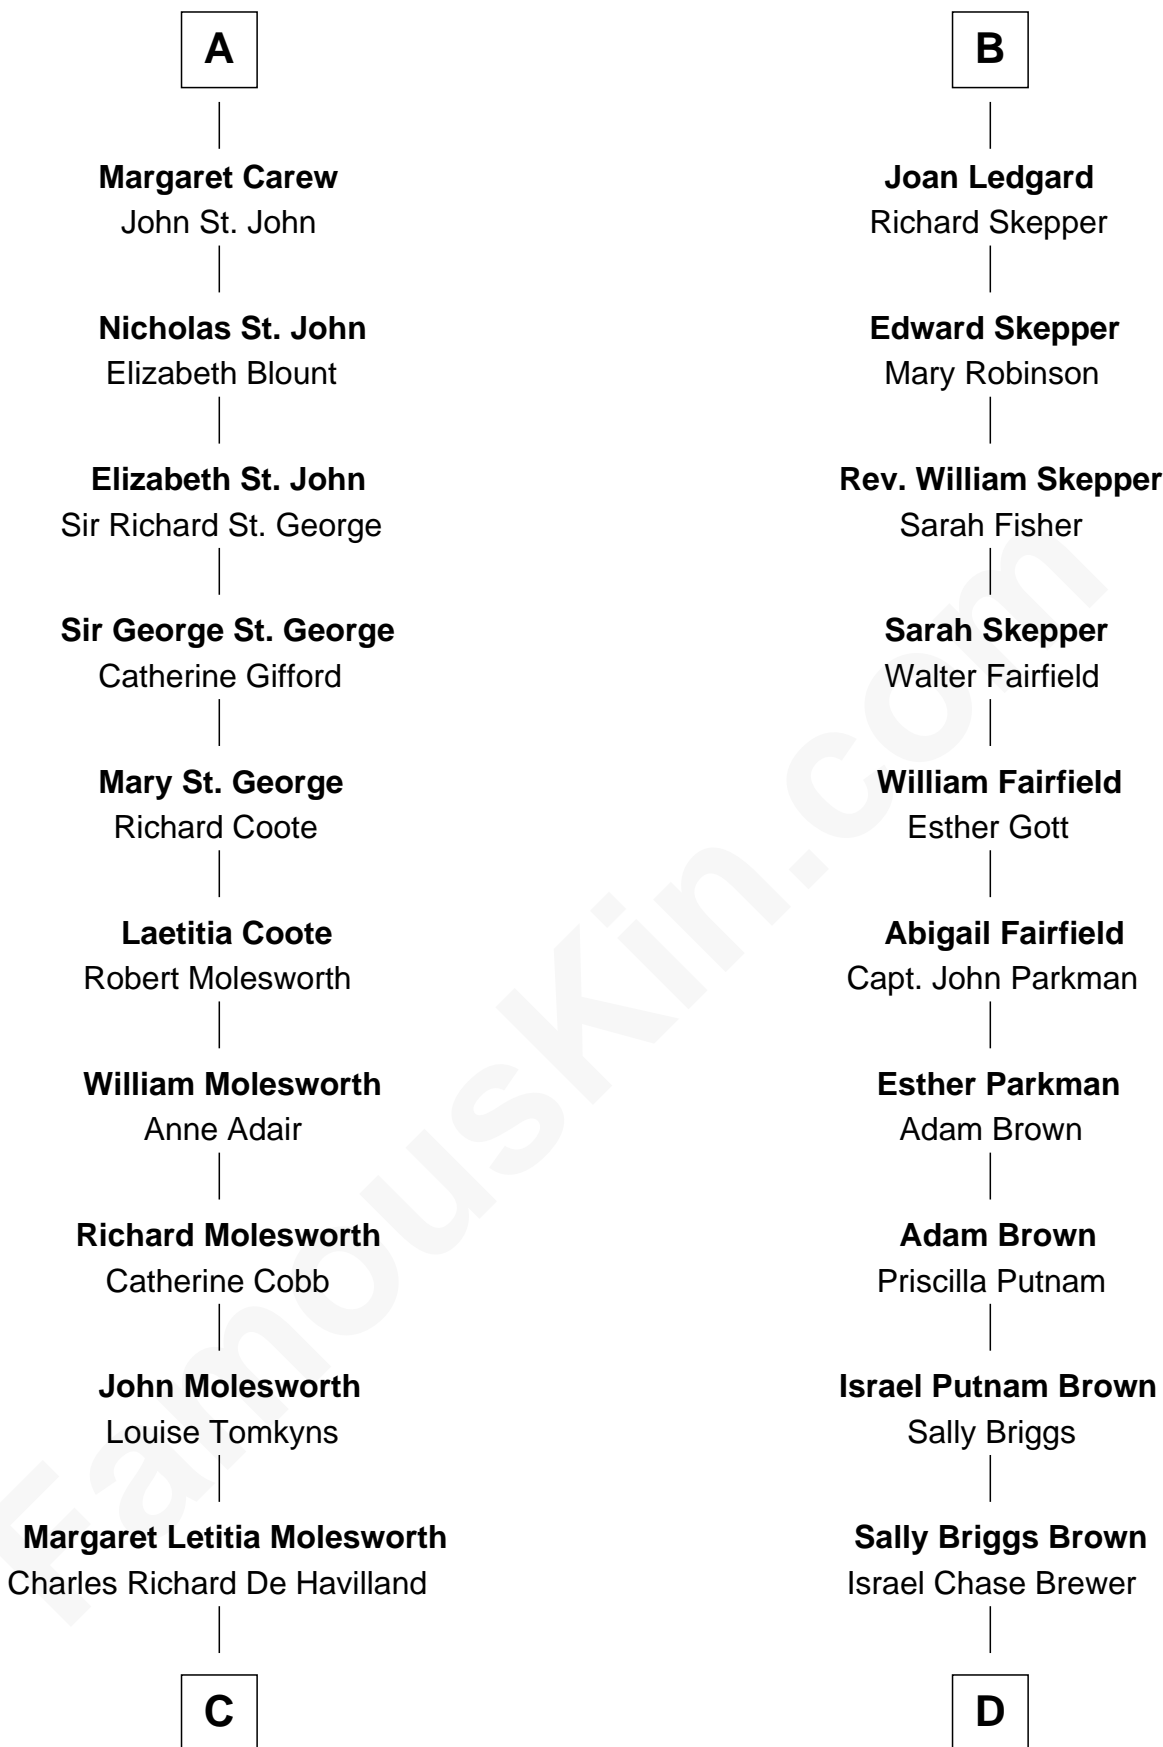

# FamousKin.com Relationship Chart of

**Joan Fontaine**

*Movie Actress*

18th cousin 1 time removed of

**Calvin Coolidge**

*30th U.S. President*

**C**

**Walter Augustus De Havilland**

Lillian Augusta Ruse

**Joan Fontaine**

*Movie Actress*

**D**

**Sarah Almeda Brewer**

Calvin Galusha Coolidge

**Col. John Calvin Coolidge**

Victoria Josephine Moor