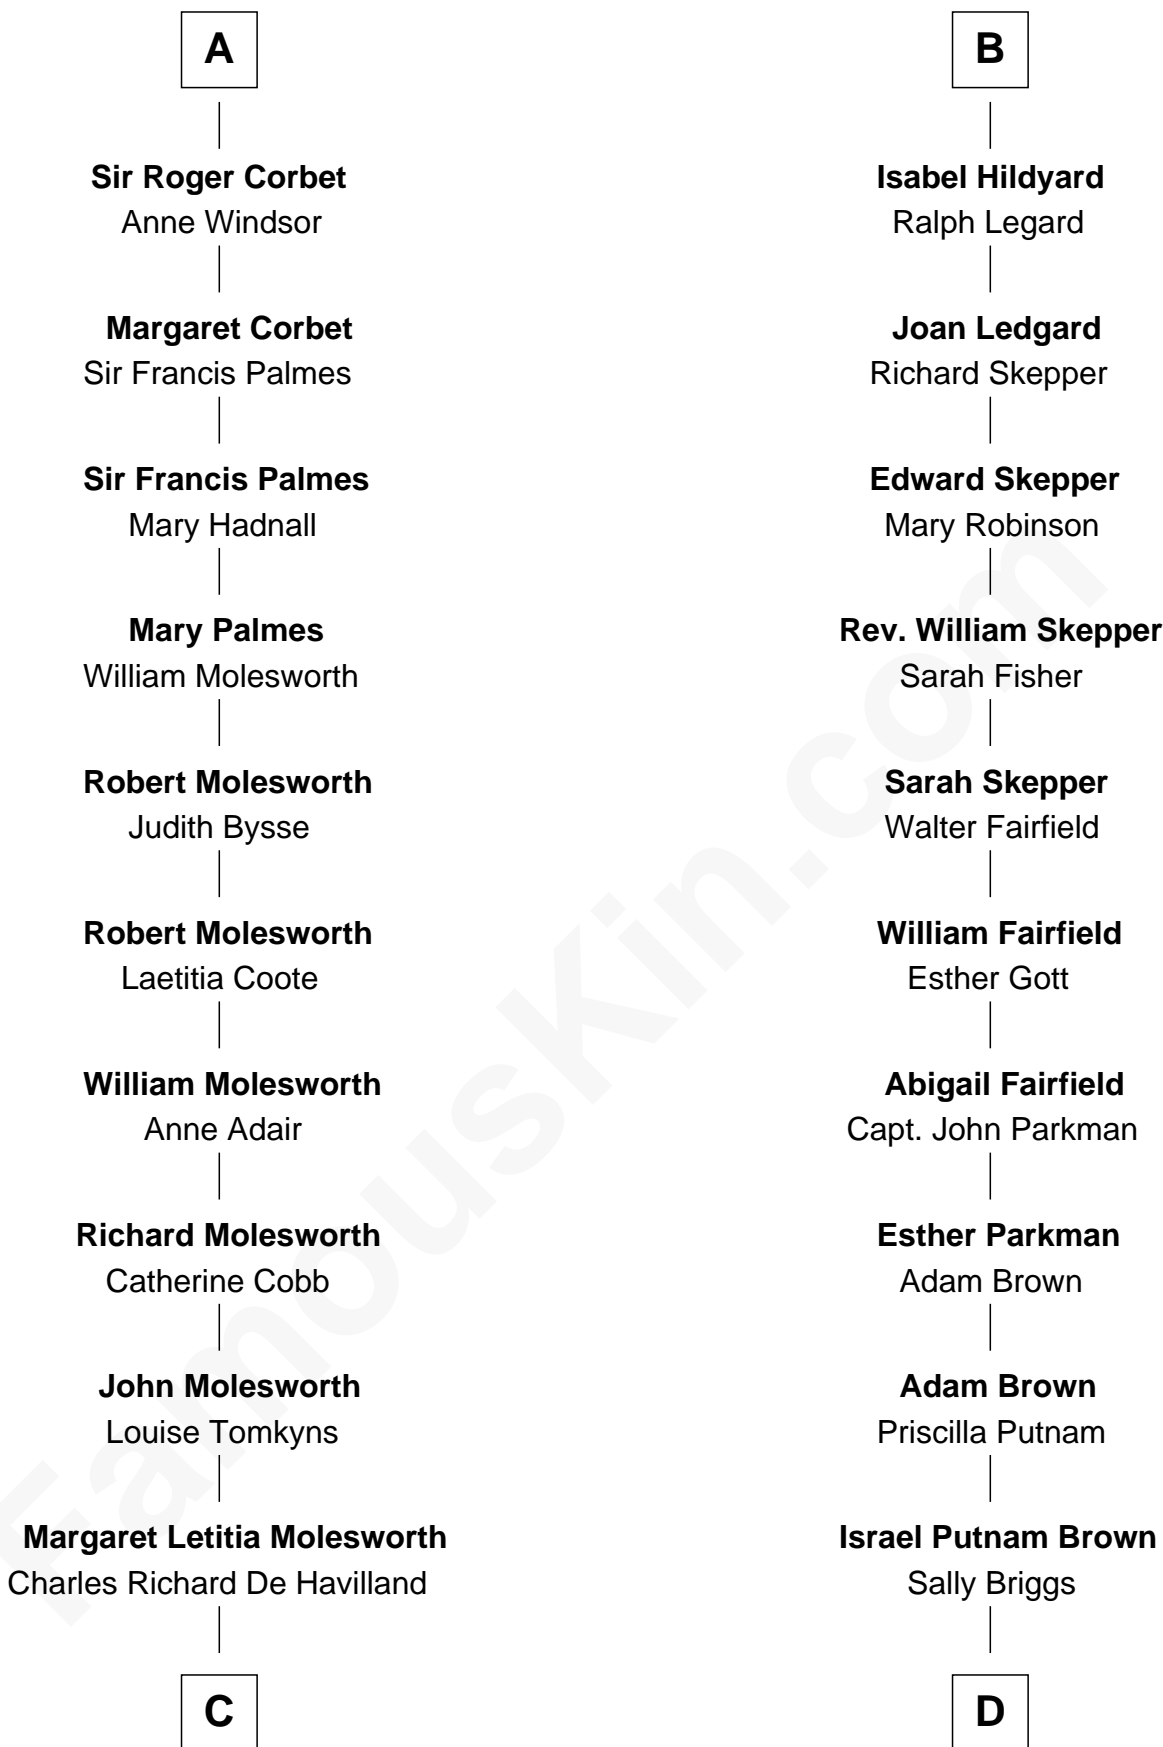

# FamousKin.com Relationship Chart of

**Joan Fontaine**

*Movie Actress*

18th cousin 2 times removed of

**Calvin Coolidge**

*30th U.S. President*

**Henry Plantagenet**

Maud de Chaworth

**C**

**Walter Augustus De Havilland**

Lillian Augusta Ruse

**Joan Fontaine**

*Movie Actress*

**D**

**Sally Briggs Brown**

Israel Chase Brewer

**Sarah Almeda Brewer**

Calvin Galusha Coolidge

**Col. John Calvin Coolidge**

Victoria Josephine Moor

**Calvin Coolidge**

*30th U.S. President*