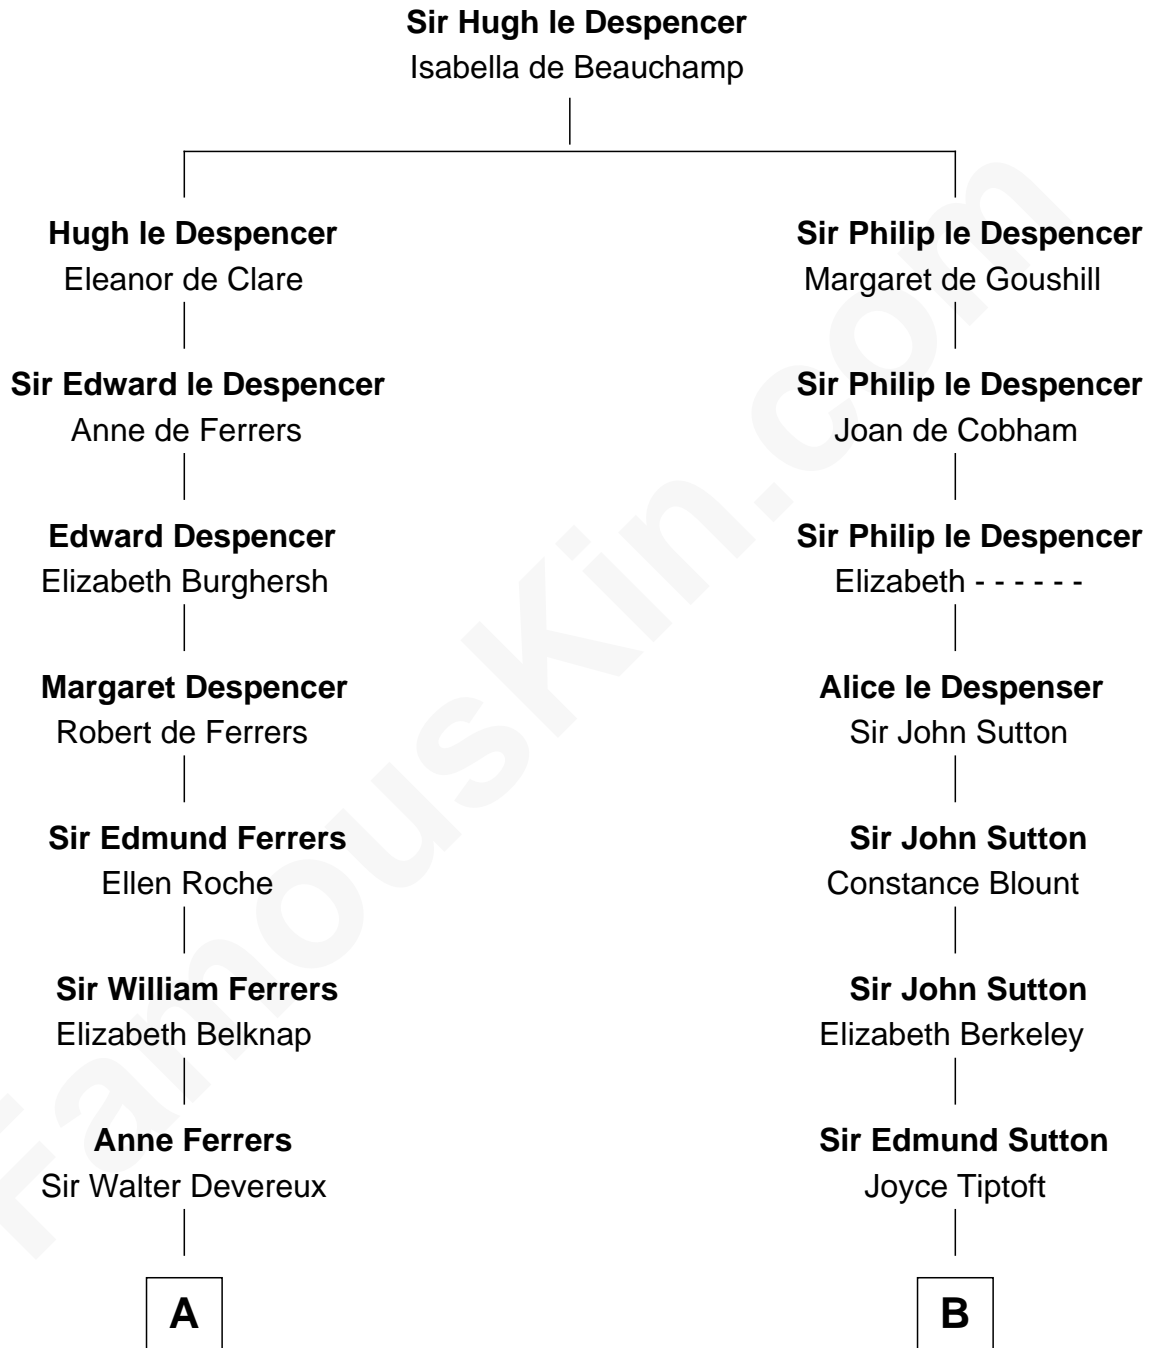

FamousKin.com
Relationship Chart of
Joan Fontaine
Movie Actress

16th cousin 4 times removed of

Bathsheba (Ruggles) Spooner

First woman executed for murder in U.S. by non-British government

C

—
John Molesworth

Louise Tomkyns

—
Margaret Letitia Molesworth

Charles Richard De Havilland

—
Walter Augustus De Havilland

Lillian Augusta Ruse

—
Joan Fontaine

Movie Actress

FamousKin.com