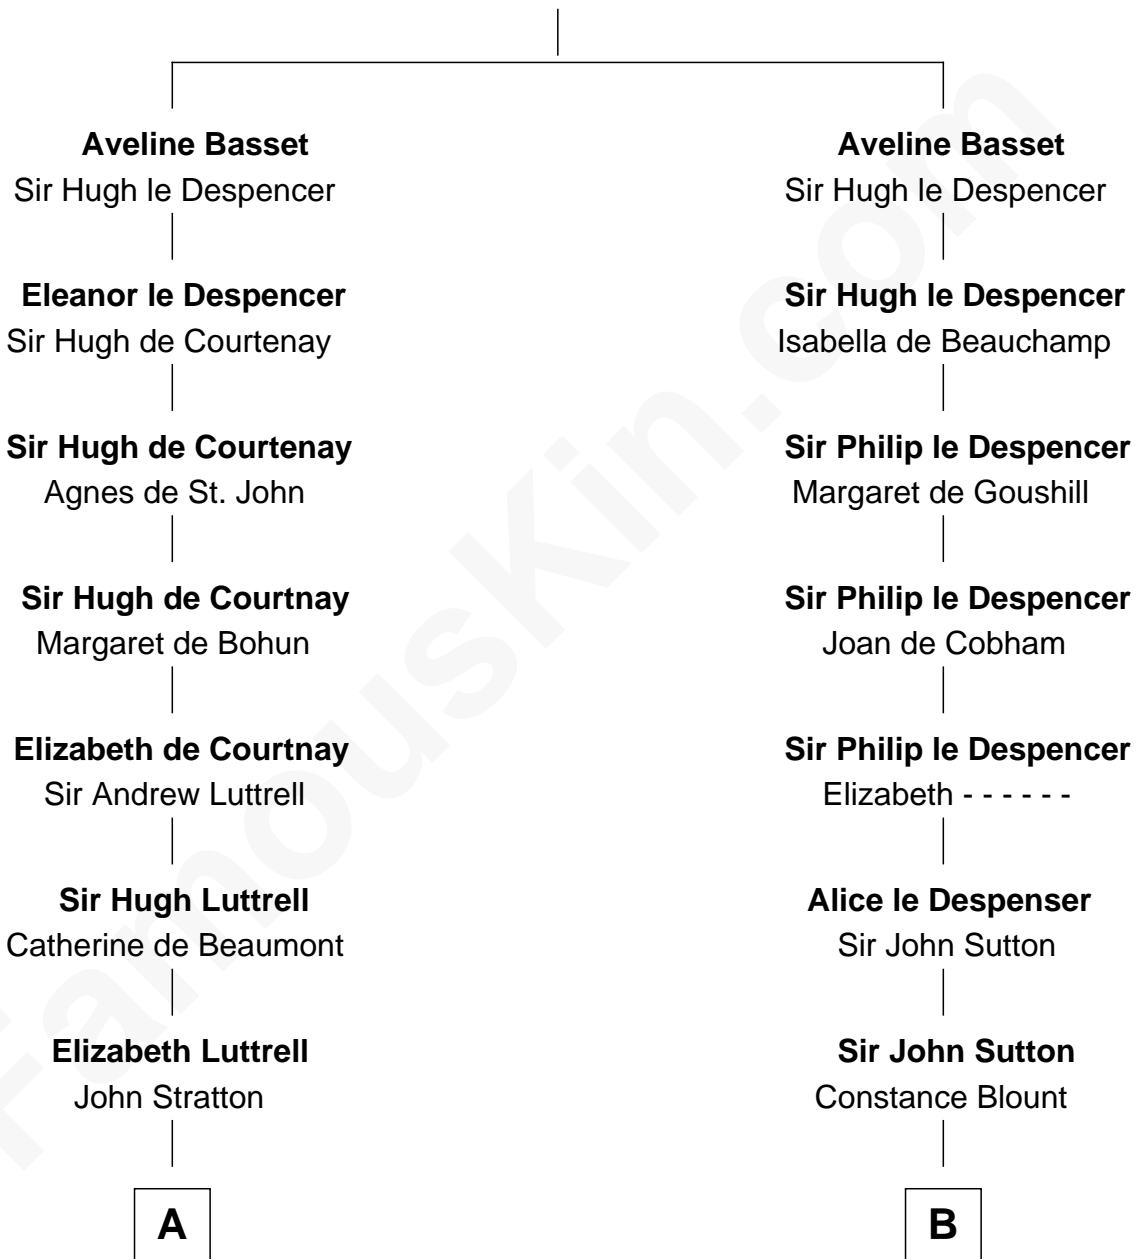

**FamousKin.com**  
**Relationship Chart of**  
**Joan Fontaine**  
*Movie Actress*

18th cousin 3 times removed of

**Bathsheba (Ruggles) Spooner**

*First woman executed for murder in U.S. by non-British government*

**Sir Philip Basset**

-----

FamousKin.com