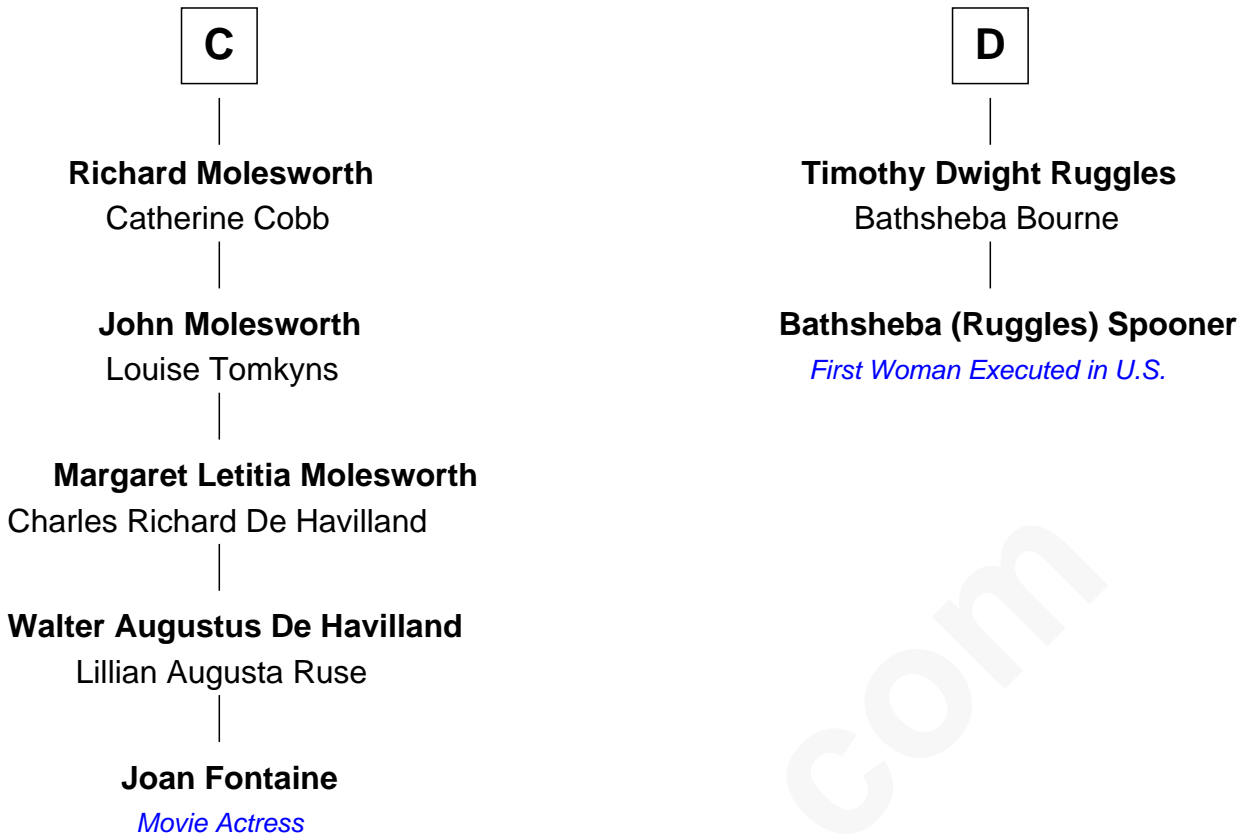

**FamousKin.com**  
**Relationship Chart of**  
**Joan Fontaine**  
*Movie Actress*

18th cousin 3 times removed of

**Bathsheba (Ruggles) Spooner**

*First woman executed for murder in U.S. by non-British government*

**Sir Philip Basset**

-----

FamousKin.com