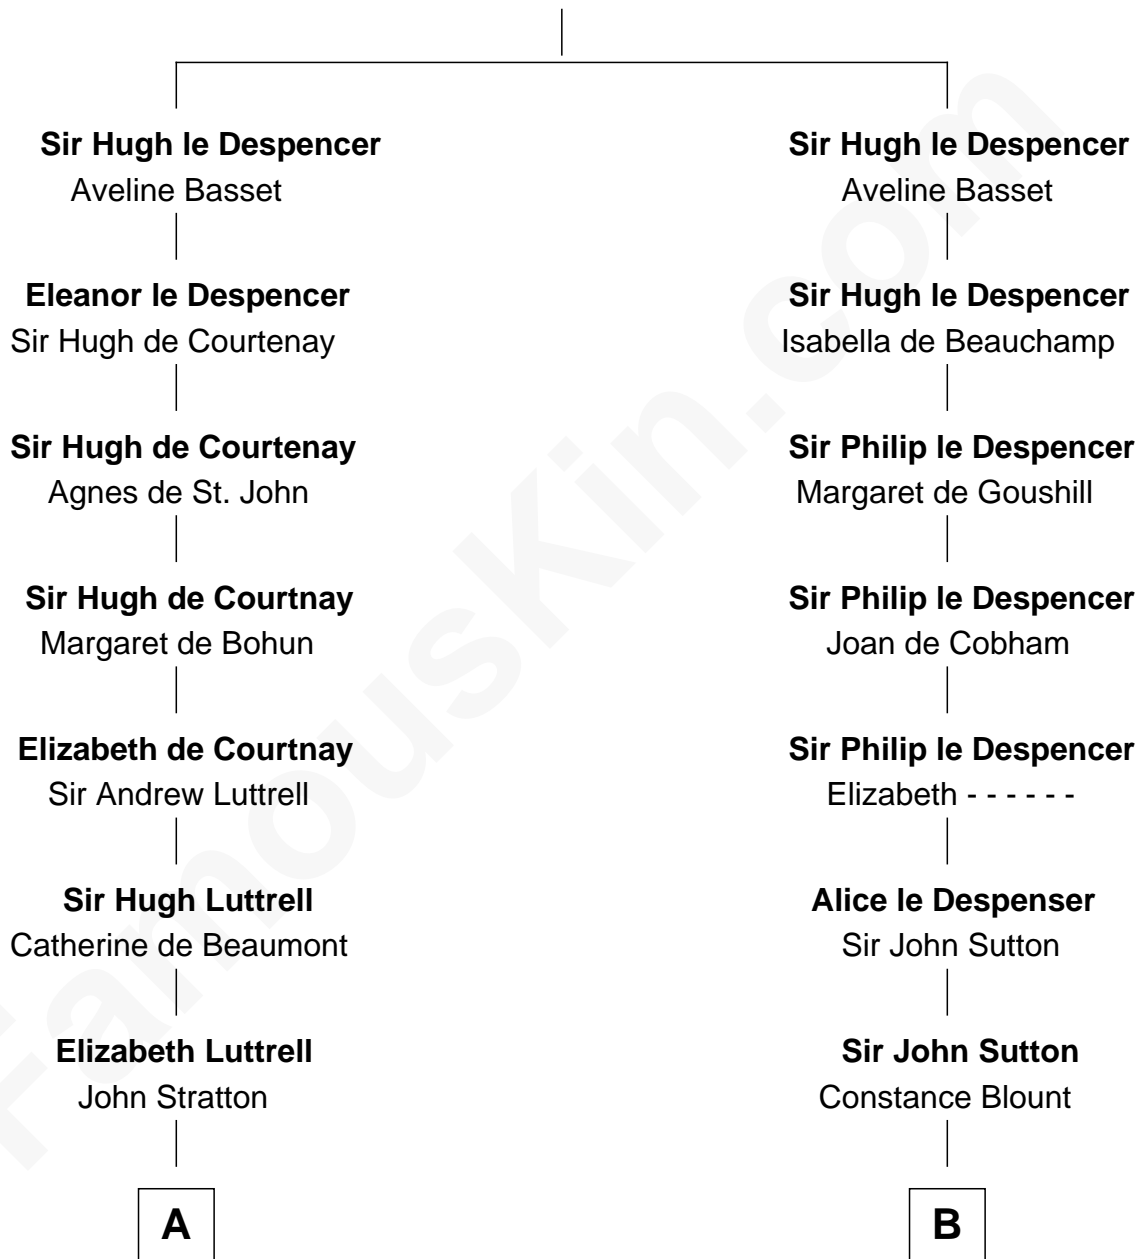

FamousKin.com
Relationship Chart of
Joan Fontaine
Movie Actress

18th cousin 3 times removed of

Bathsheba (Ruggles) Spooner

First woman executed for murder in U.S. by non-British government

Sir Hugh le Despencer

FamousKin.com