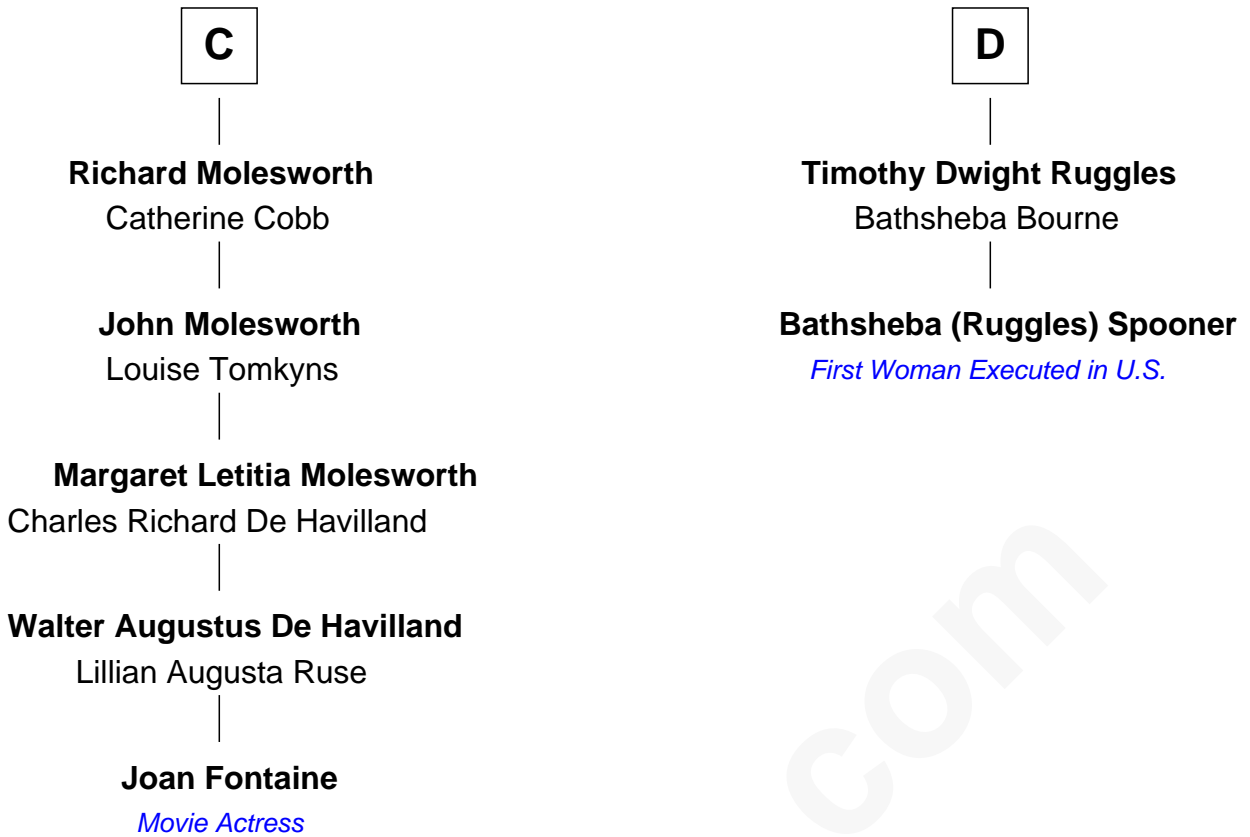

FamousKin.com
Relationship Chart of
Joan Fontaine
Movie Actress

18th cousin 3 times removed of

Bathsheba (Ruggles) Spooner

First woman executed for murder in U.S. by non-British government

Sir Hugh le Despencer

FamousKin.com