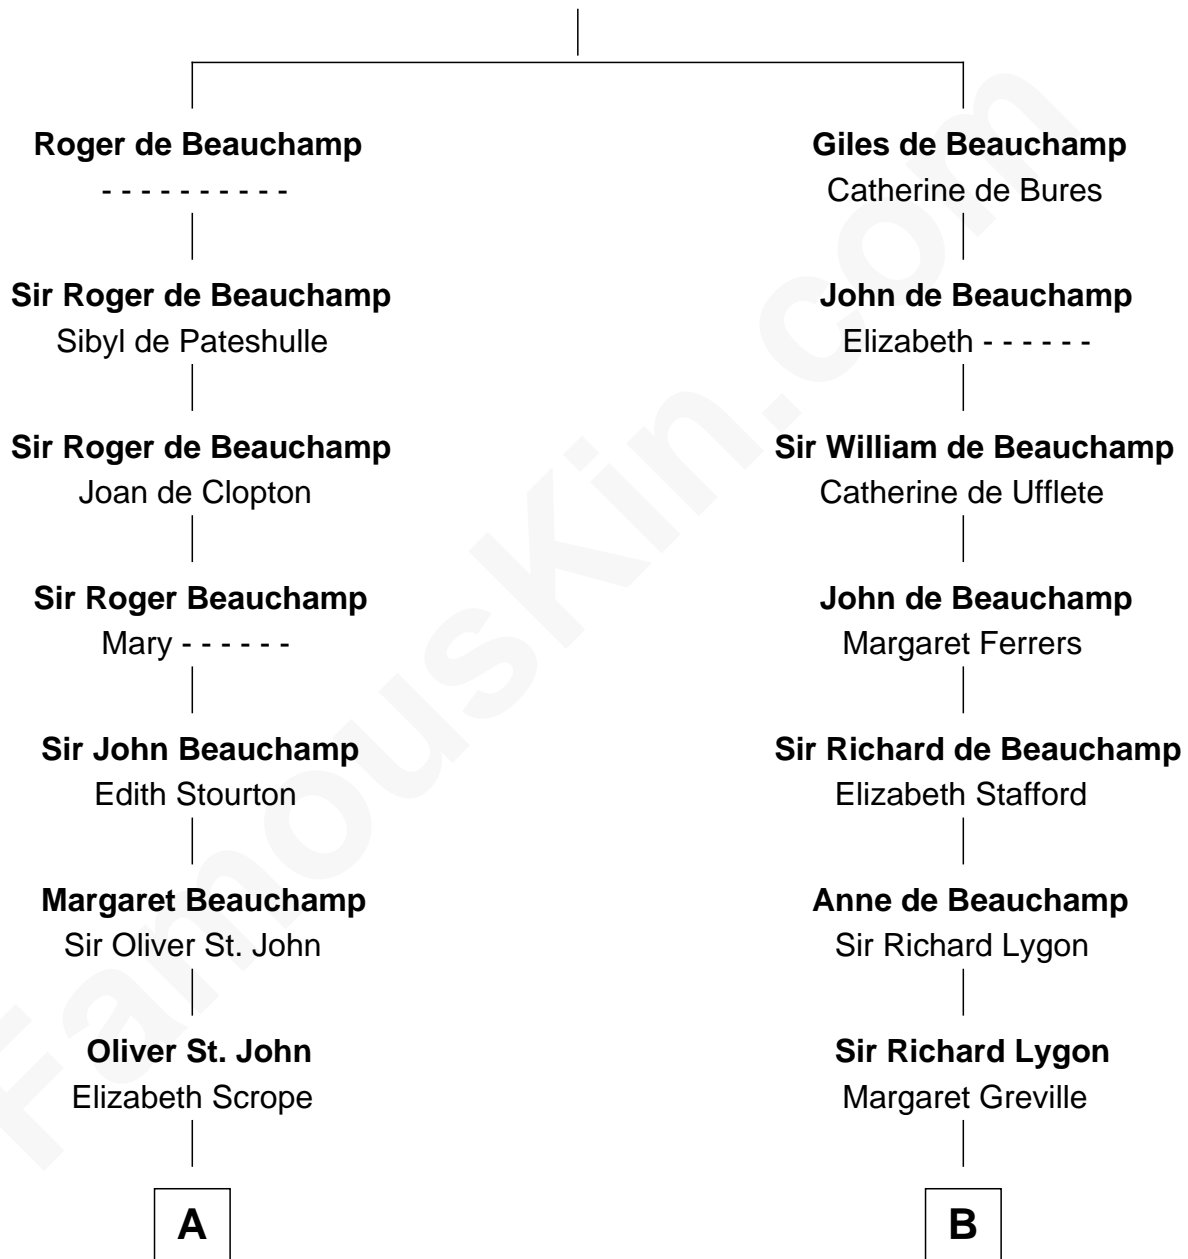

FamousKin.com Relationship Chart of

Joan Fontaine

Movie Actress

19th cousin 1 time removed of

Adlai Stevenson II

31st Governor of Illinois

Sir Walter de Beauchamp

Alice de Tony

C

Margaret Letitia Molesworth
Charles Richard De Havilland

Walter Augustus De Havilland
Lillian Augusta Ruse

Joan Fontaine
Movie Actress

D

Mary Peachy Frye
Rev. Lewis Warner Green

Letitia Green
Adlai Ewing Stevenson

Lewis Green Stevenson
Helen Louise Davis

Adlai Stevenson II
31st Governor of Illinois

FamousKin.com