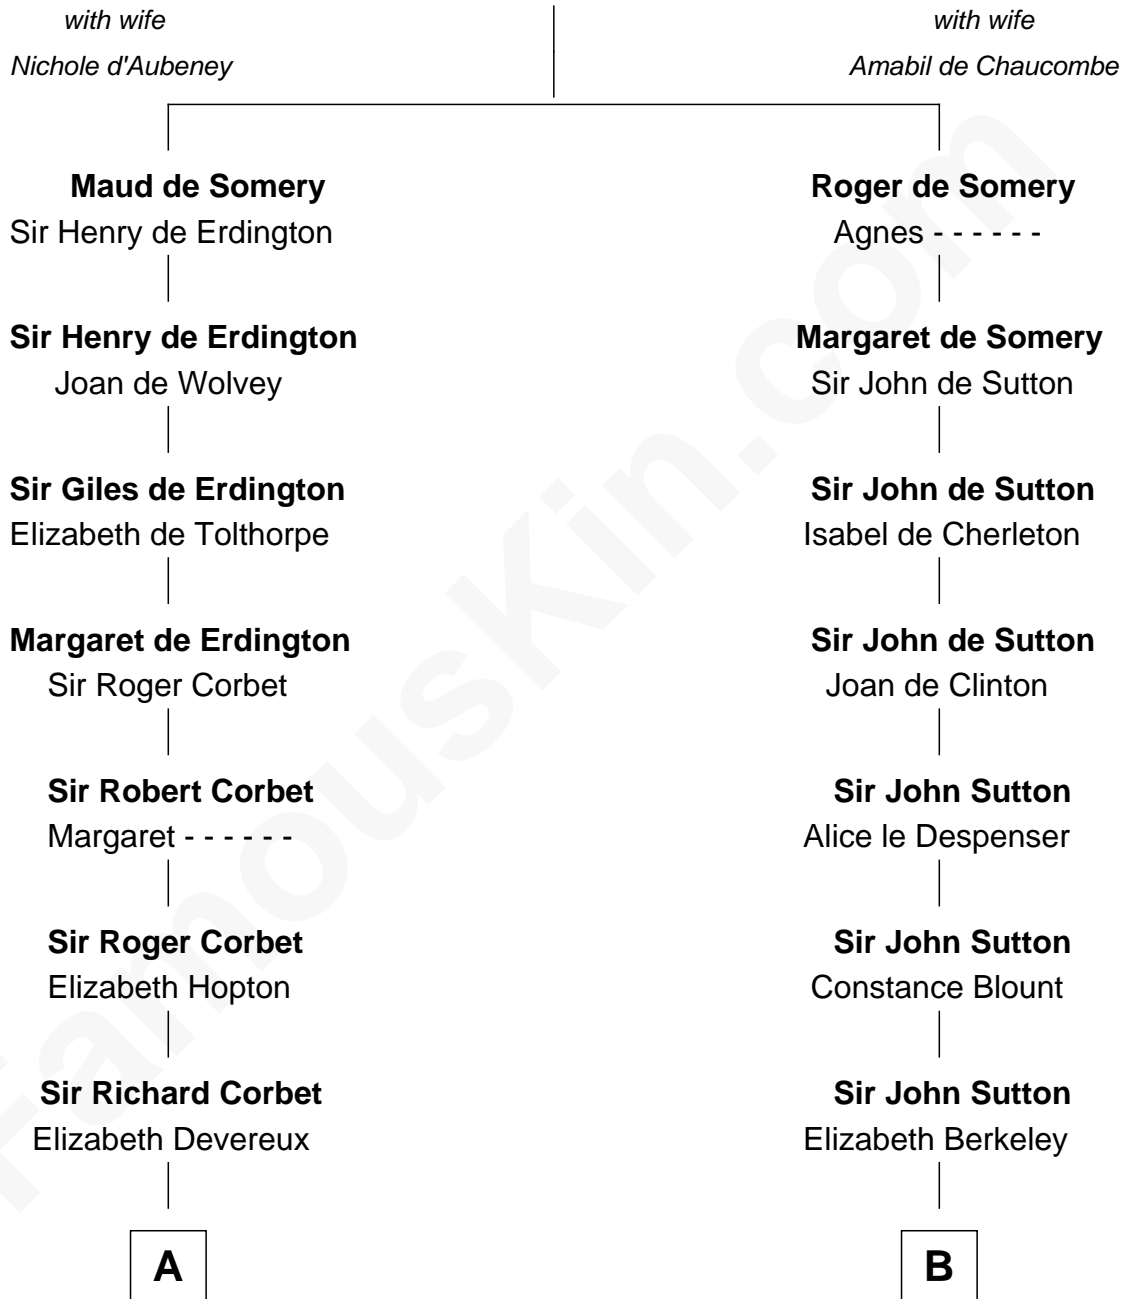

FamousKin.com Relationship Chart of

Joan Fontaine

Movie Actress

18th cousin 1 time removed of

Nicholas Gilman

Signer of the U.S. Constitution

Sir Roger de Somery

C

Margaret Letitia Molesworth
Charles Richard De Havilland

Walter Augustus De Havilland
Lillian Augusta Ruse

Joan Fontaine
Movie Actress

D

Ann Taylor
Nicholas Gilman

Nicholas Gilman
Signer of the U.S. Constitution