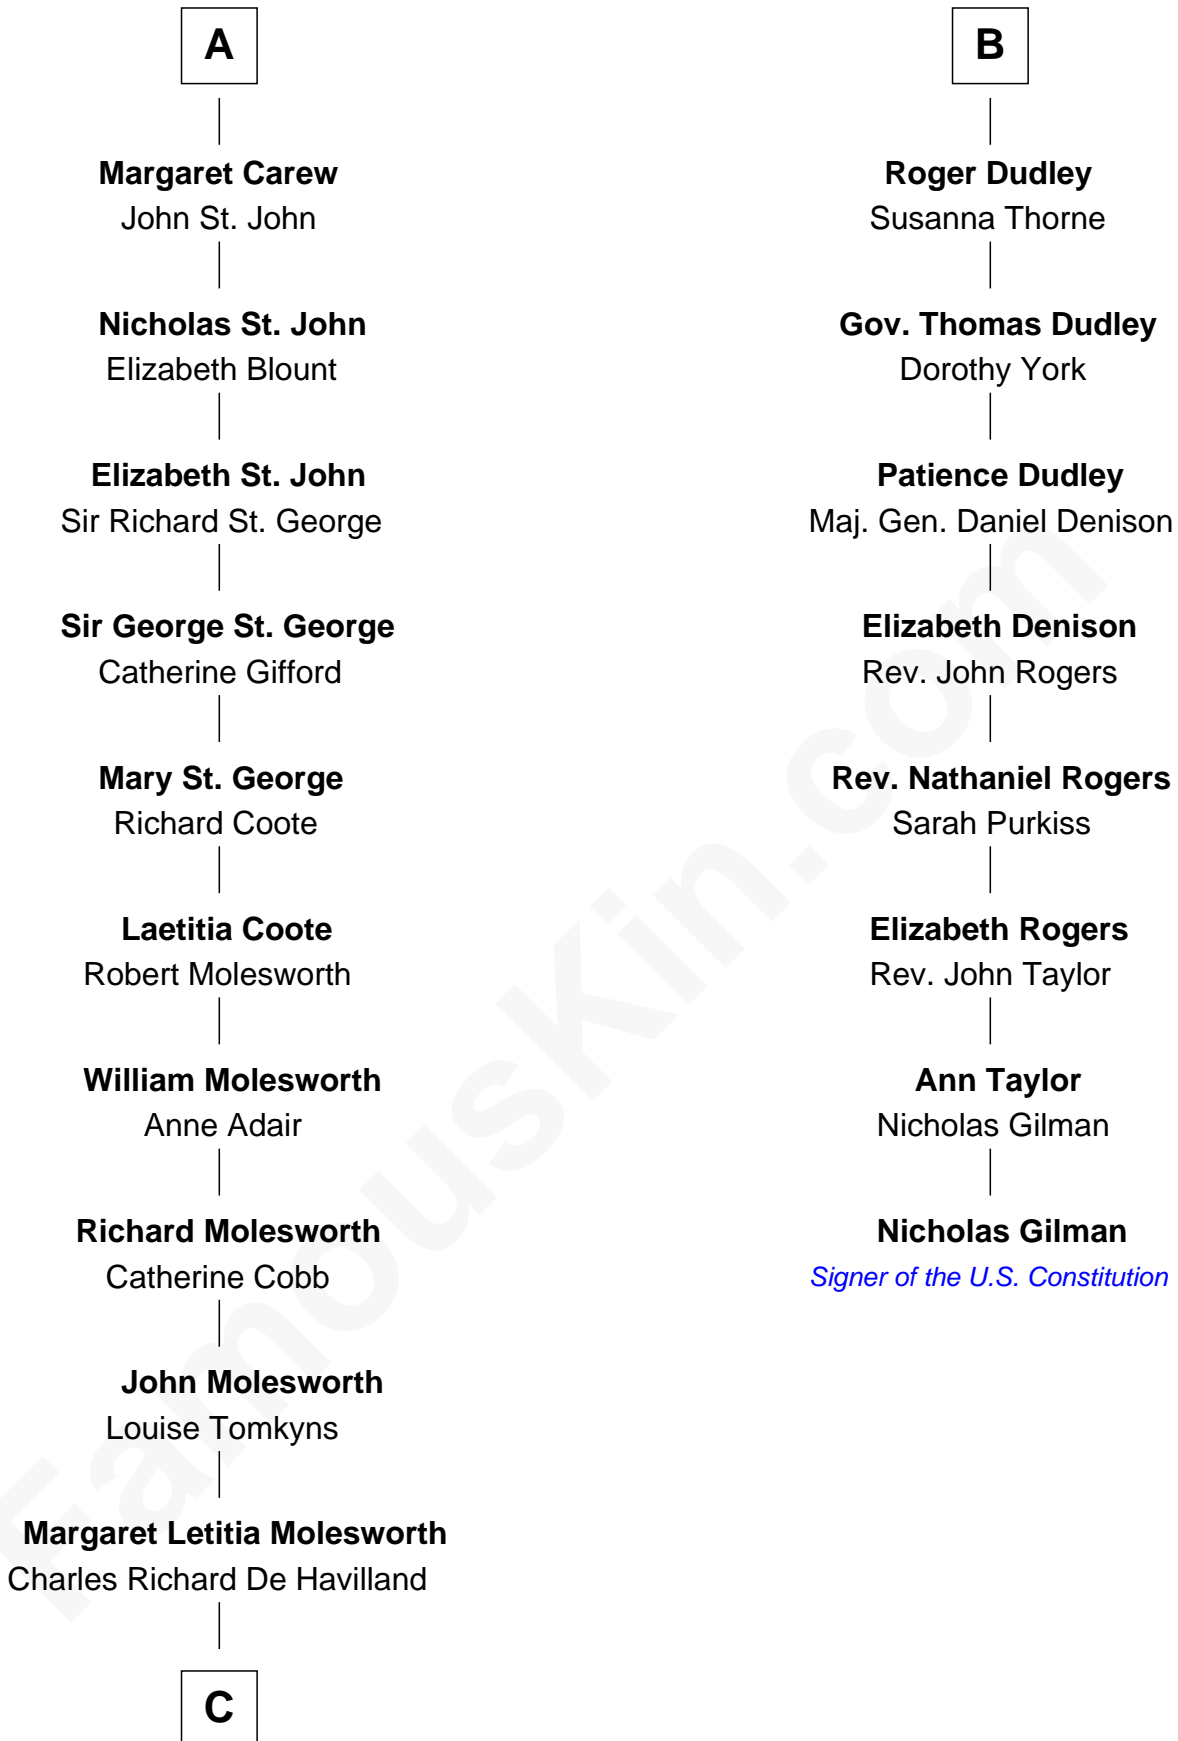

FamousKin.com Relationship Chart of

Joan Fontaine

Movie Actress

14th cousin 4 times removed of

Nicholas Gilman

Signer of the U.S. Constitution

C

—
Walter Augustus De Havilland

Lillian Augusta Ruse

—
Joan Fontaine

Movie Actress

FamousKin.com