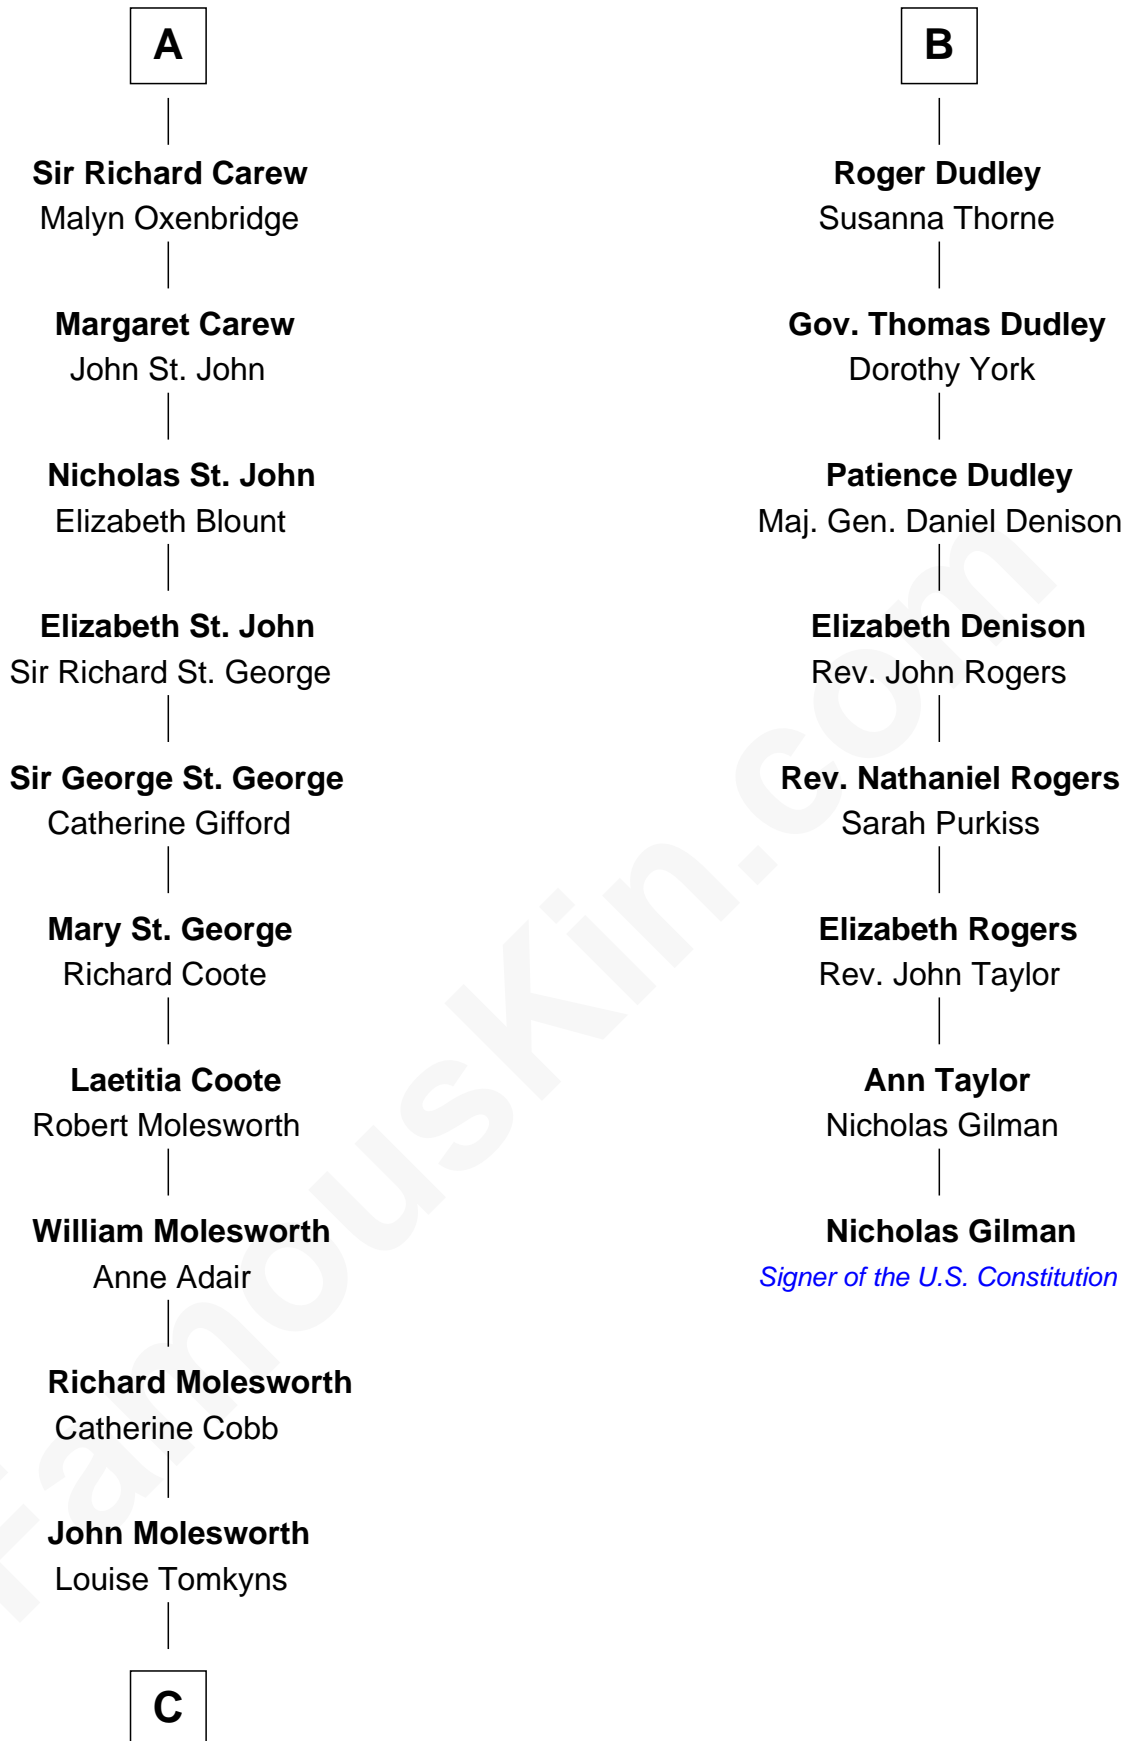

FamousKin.com Relationship Chart of

Joan Fontaine

Movie Actress

14th cousin 5 times removed of

Nicholas Gilman

Signer of the U.S. Constitution

Sir Maurice de Berkeley

Eve la Zouche

Sir Lionel de Welles

Joan de Waterton

Eleanor de Welles

Sir Thomas Hoo

Eleanor Hoo

James Carew

A

Thomas de Berkeley

Katherine de Clyvedon

Sir John Berkeley

Elizabeth Betteshorne

Elizabeth Berkeley

Sir John Sutton

Sir Edmund Sutton

Joyce Tiptoft

Sir Edward Sutton

Cecily Willoughby

Sir John Sutton

Cecily Grey

Sir Henry Dudley

----- Ashton

Probable

B

C