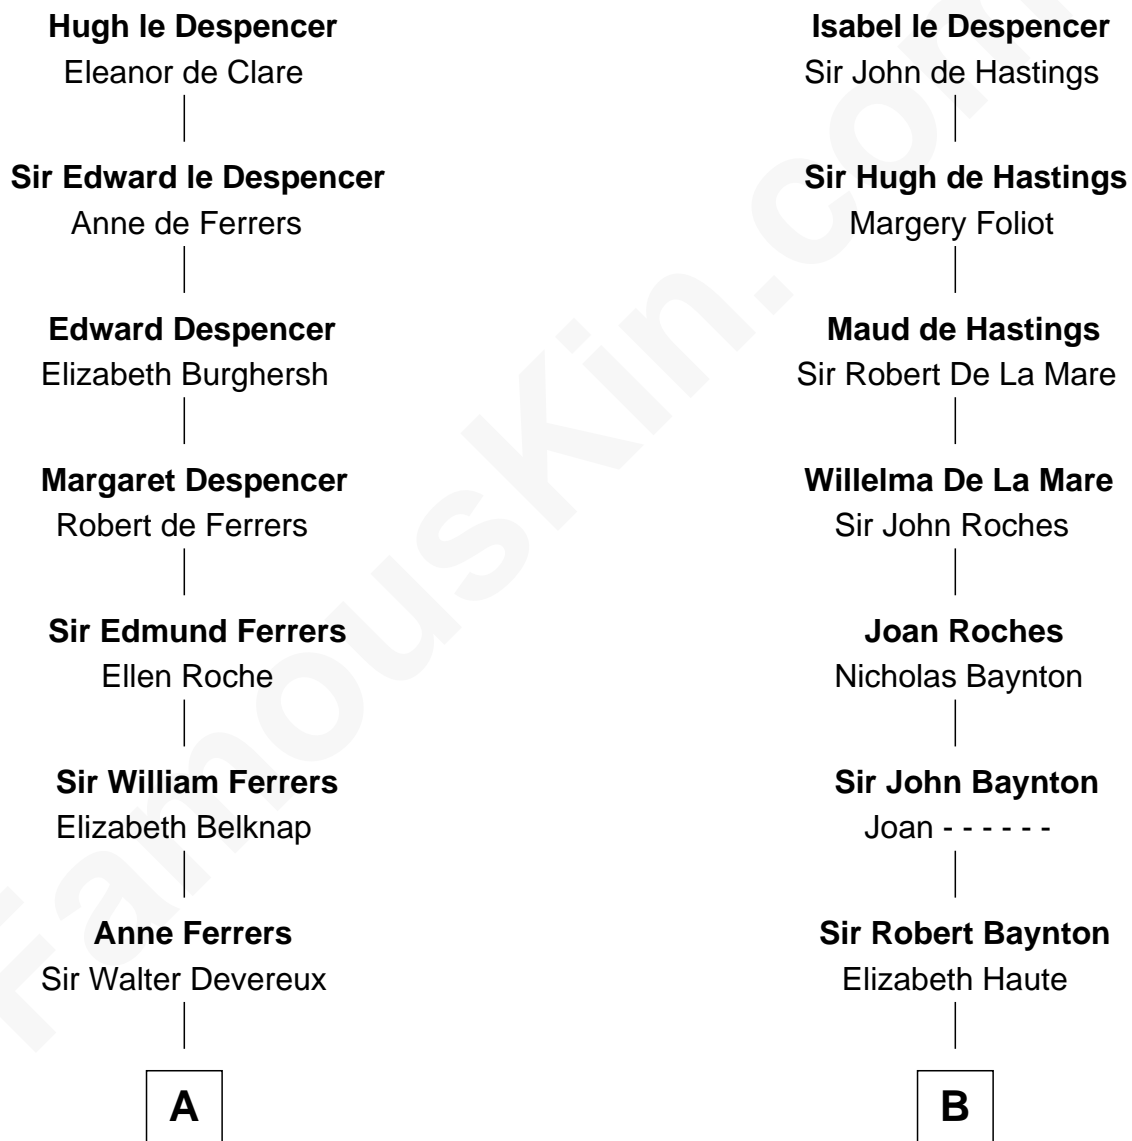

FamousKin.com Relationship Chart of

Joan Fontaine

Movie Actress

20th cousin of

Tennessee Williams

Author of A Streetcar Named Desire

Sir Hugh le Despencer

Isabella de Beauchamp

C

John Molesworth

Louise Tomkyns

Margaret Letitia Molesworth

Charles Richard De Havilland

Walter Augustus De Havilland

Lillian Augusta Ruse

Joan Fontaine