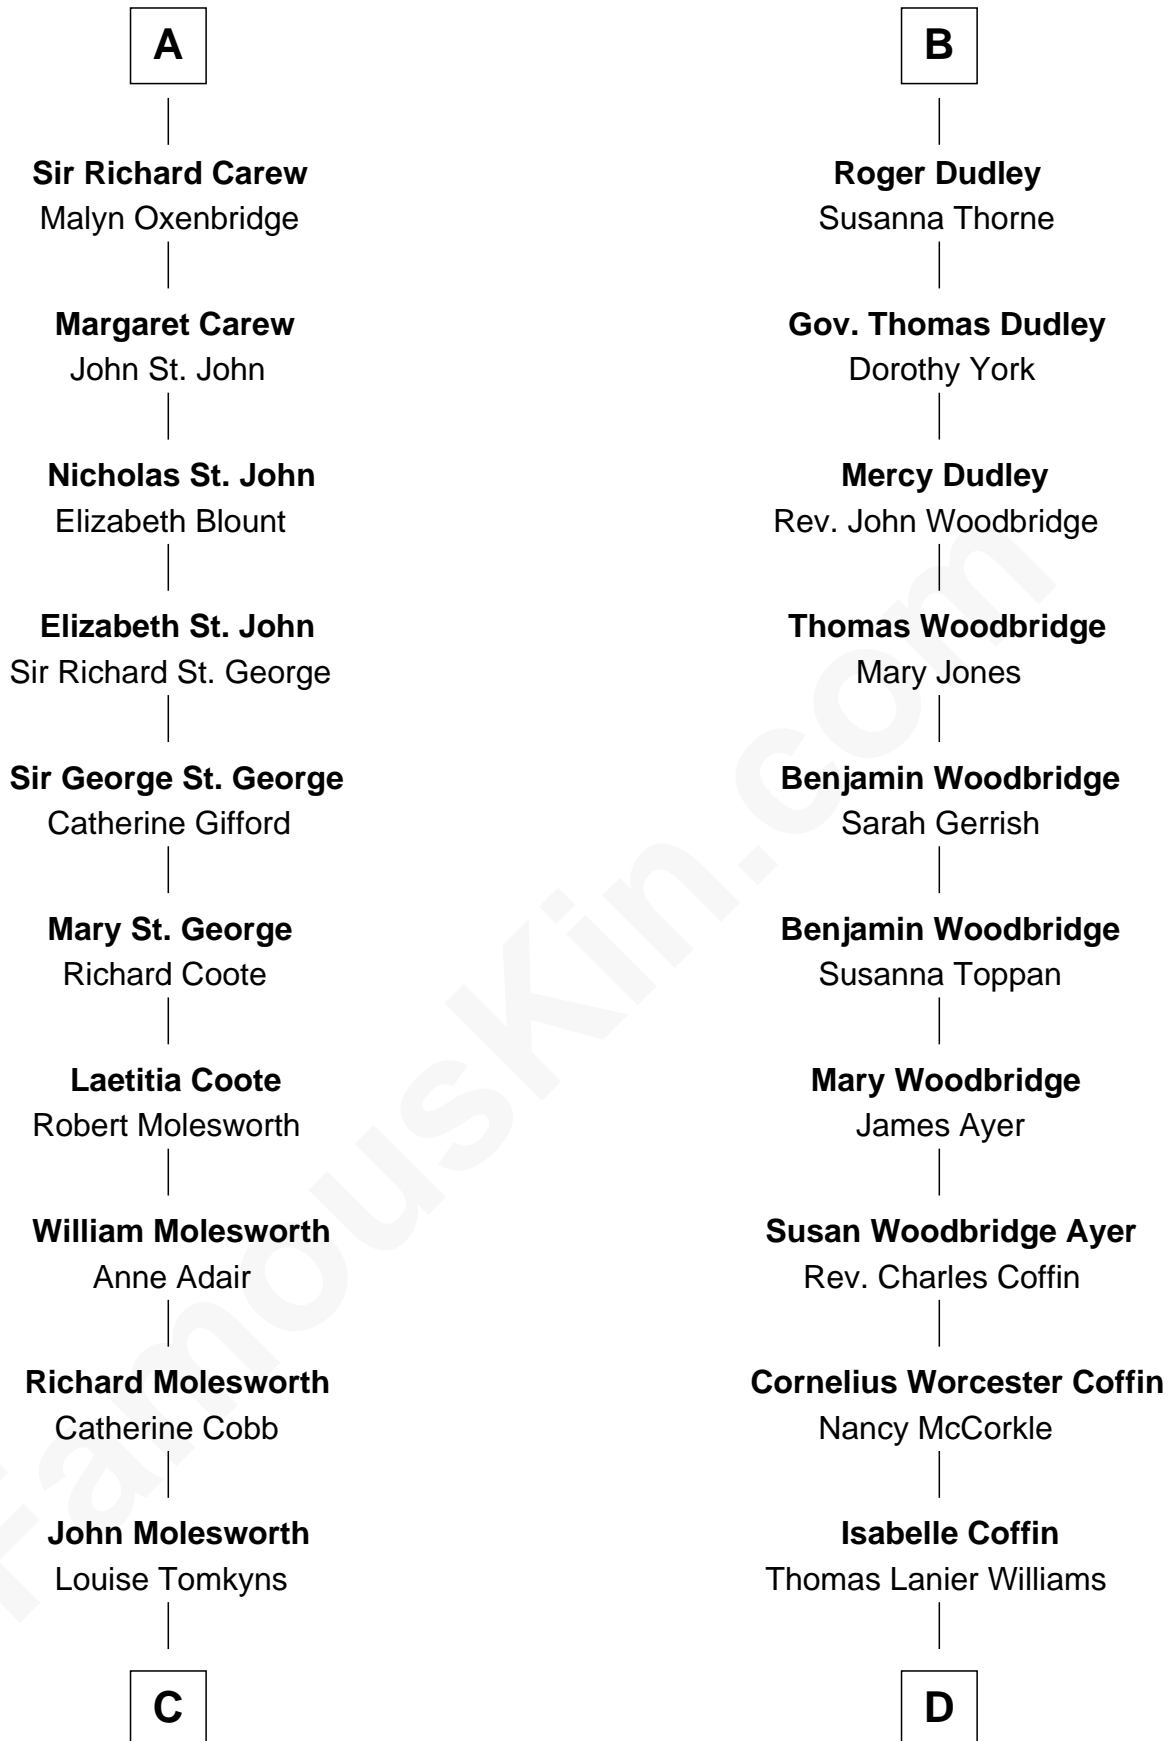

FamousKin.com Relationship Chart of

Joan Fontaine

Movie Actress

18th cousin 1 time removed of

Tennessee Williams

Author of A Streetcar Named Desire

Sir Maurice de Berkeley

Eve la Zouche

Katherine de Clyvedon

Sir John Berkeley

Elizabeth Betteshorne

Elizabeth Berkeley

Sir John Sutton

Sir Edmund Sutton

Joyce Tiptoft

Sir Edward Sutton

Cecily Willoughby

Sir John Sutton

Cecily Grey

Sir Henry Dudley

----- Ashton

Probable

B

C

Margaret Letitia Molesworth
Charles Richard De Havilland

Walter Augustus De Havilland
Lillian Augusta Ruse

Joan Fontaine
Movie Actress

D

Cornelius Coffin Williams
Edwina Dakin

Tennessee Williams
Author of A Streetcar Named Desire