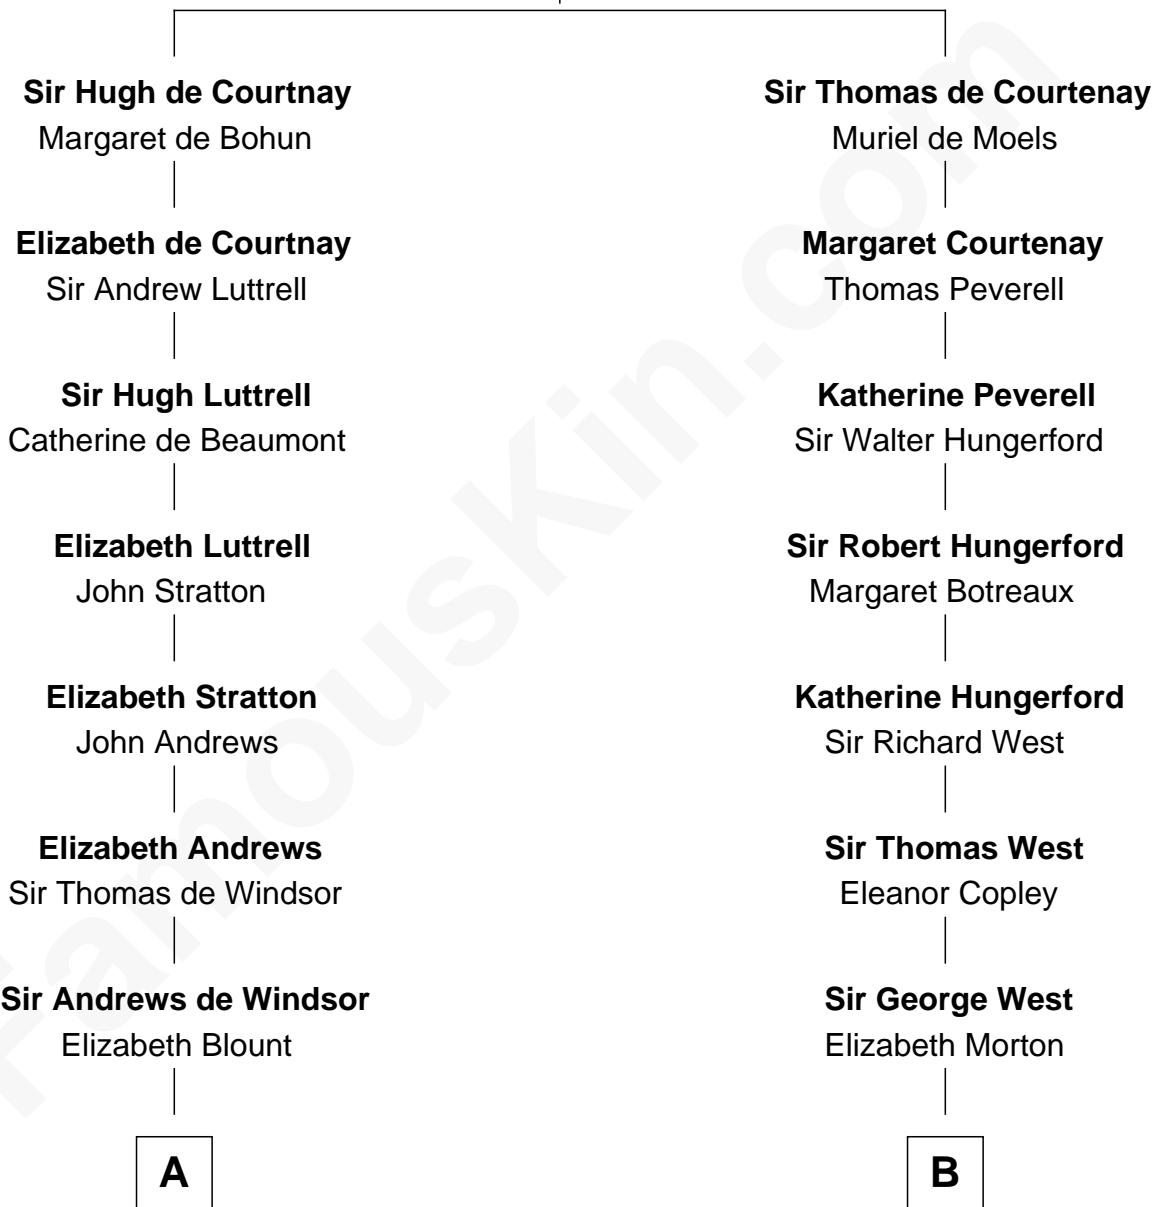

# FamousKin.com Relationship Chart of

**Joan Fontaine**

*Movie Actress*

18th cousin 1 time removed of

**Liz Claiborne**

*Fashion Designer and Founder of Liz Claiborne Inc.*

**Sir Hugh de Courtenay**

Agnes de St. John

FamousKin.com