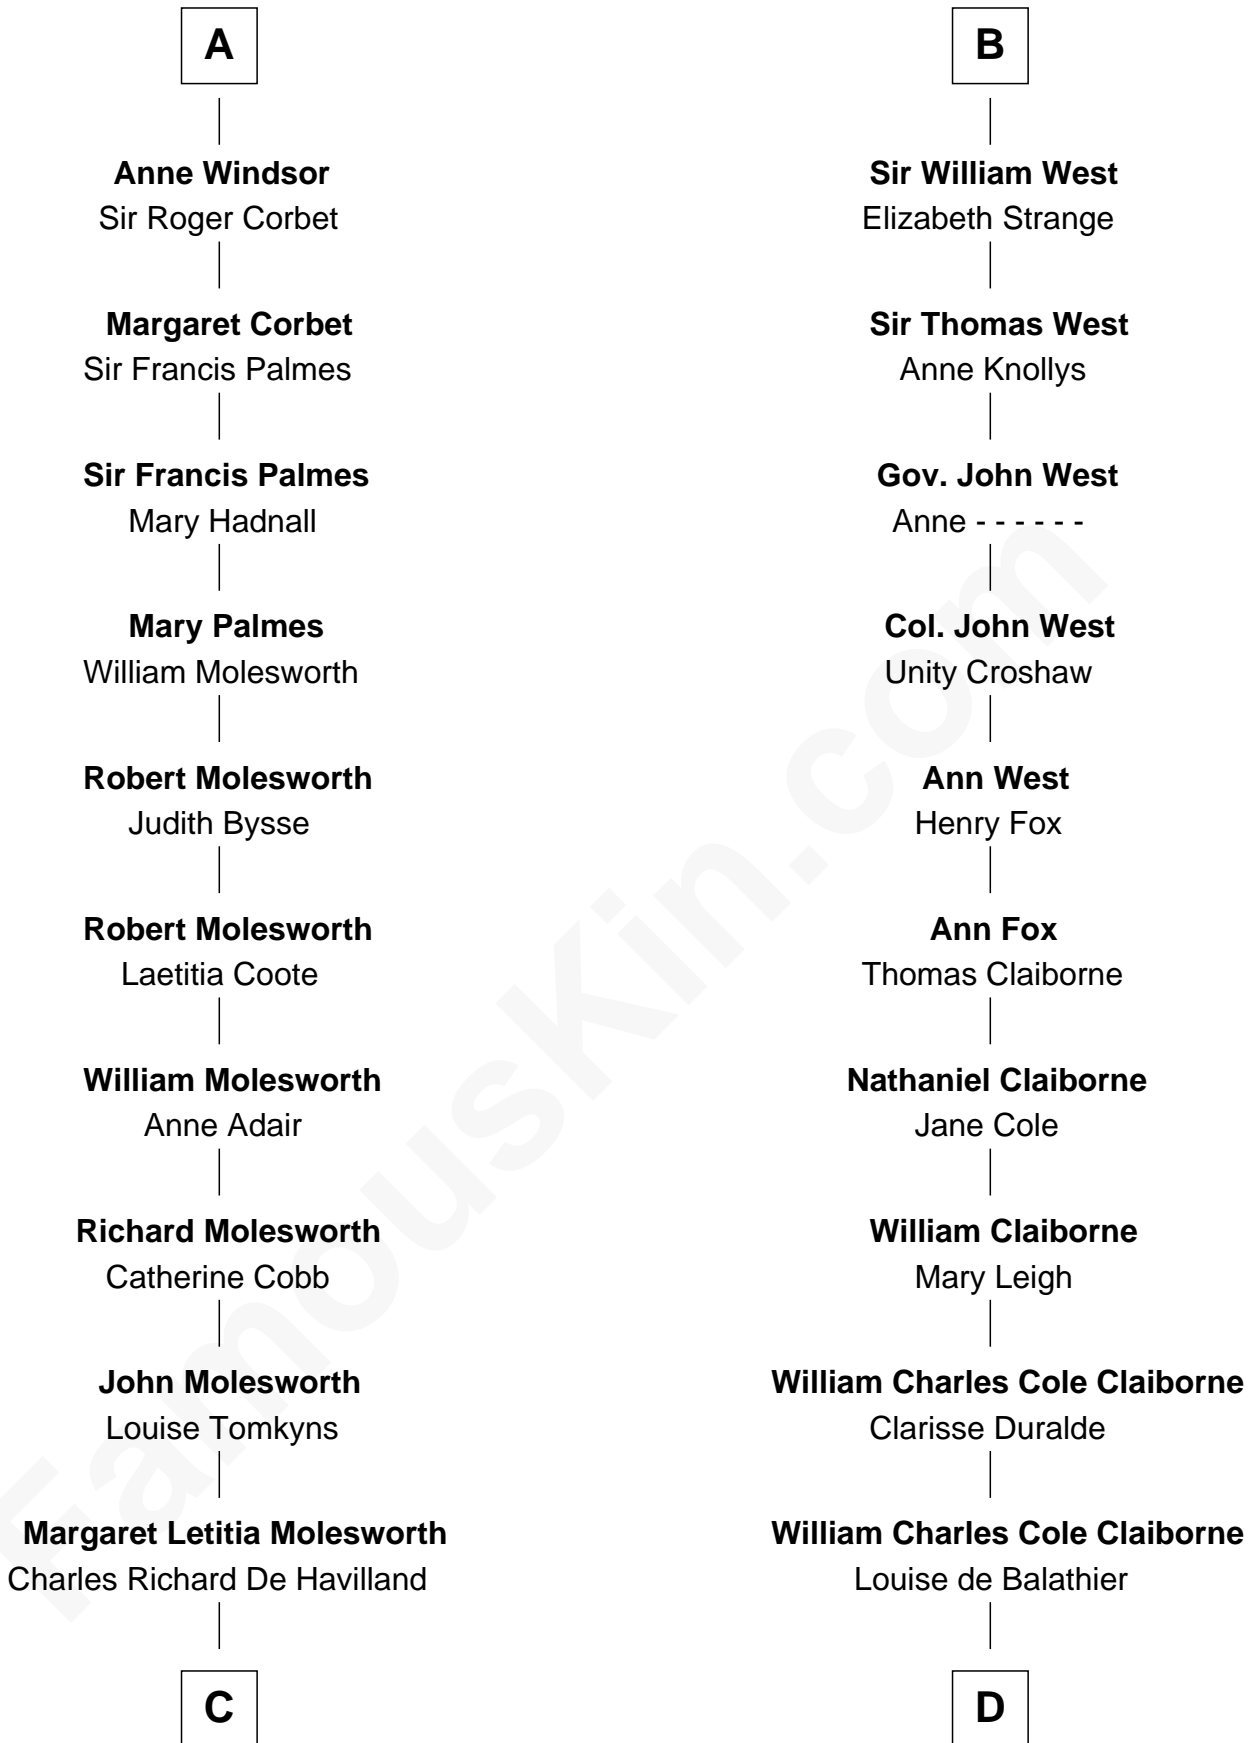

# FamousKin.com Relationship Chart of

**Joan Fontaine**

*Movie Actress*

18th cousin 1 time removed of

**Liz Claiborne**

*Fashion Designer and Founder of Liz Claiborne Inc.*

**Sir Hugh de Courtenay**

Agnes de St. John