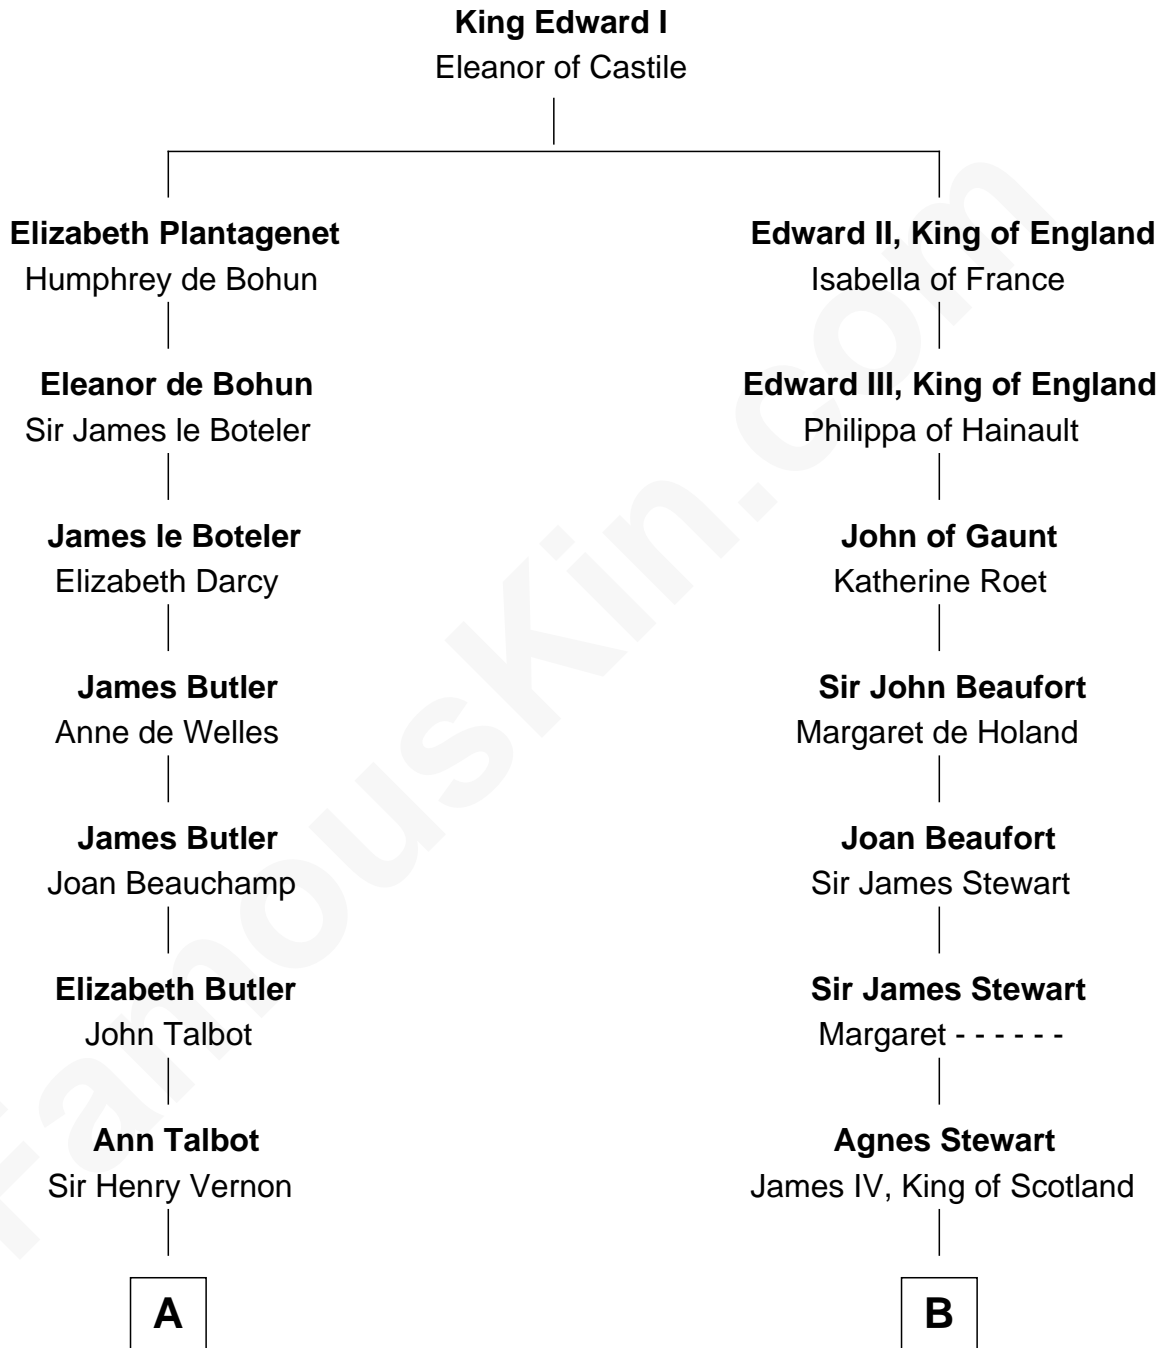

FamousKin.com Relationship Chart of

Joan Fontaine

Movie Actress

19th cousin 2 times removed of

Howard Dean

79th Governor of Vermont

C

Margaret Letitia Molesworth
Charles Richard De Havilland

Walter Augustus De Havilland
Lillian Augusta Ruse

Joan Fontaine
Movie Actress

D

James William Maitland
Agnes Jane O'Reilly

Thomas A. Maitland
Helen Abby Van Voorhis

James William Maitland
Sylvia Wigglesworth

Andrea Belden Maitland
Howard Brush Dean

Howard Dean
79th Governor of Vermont