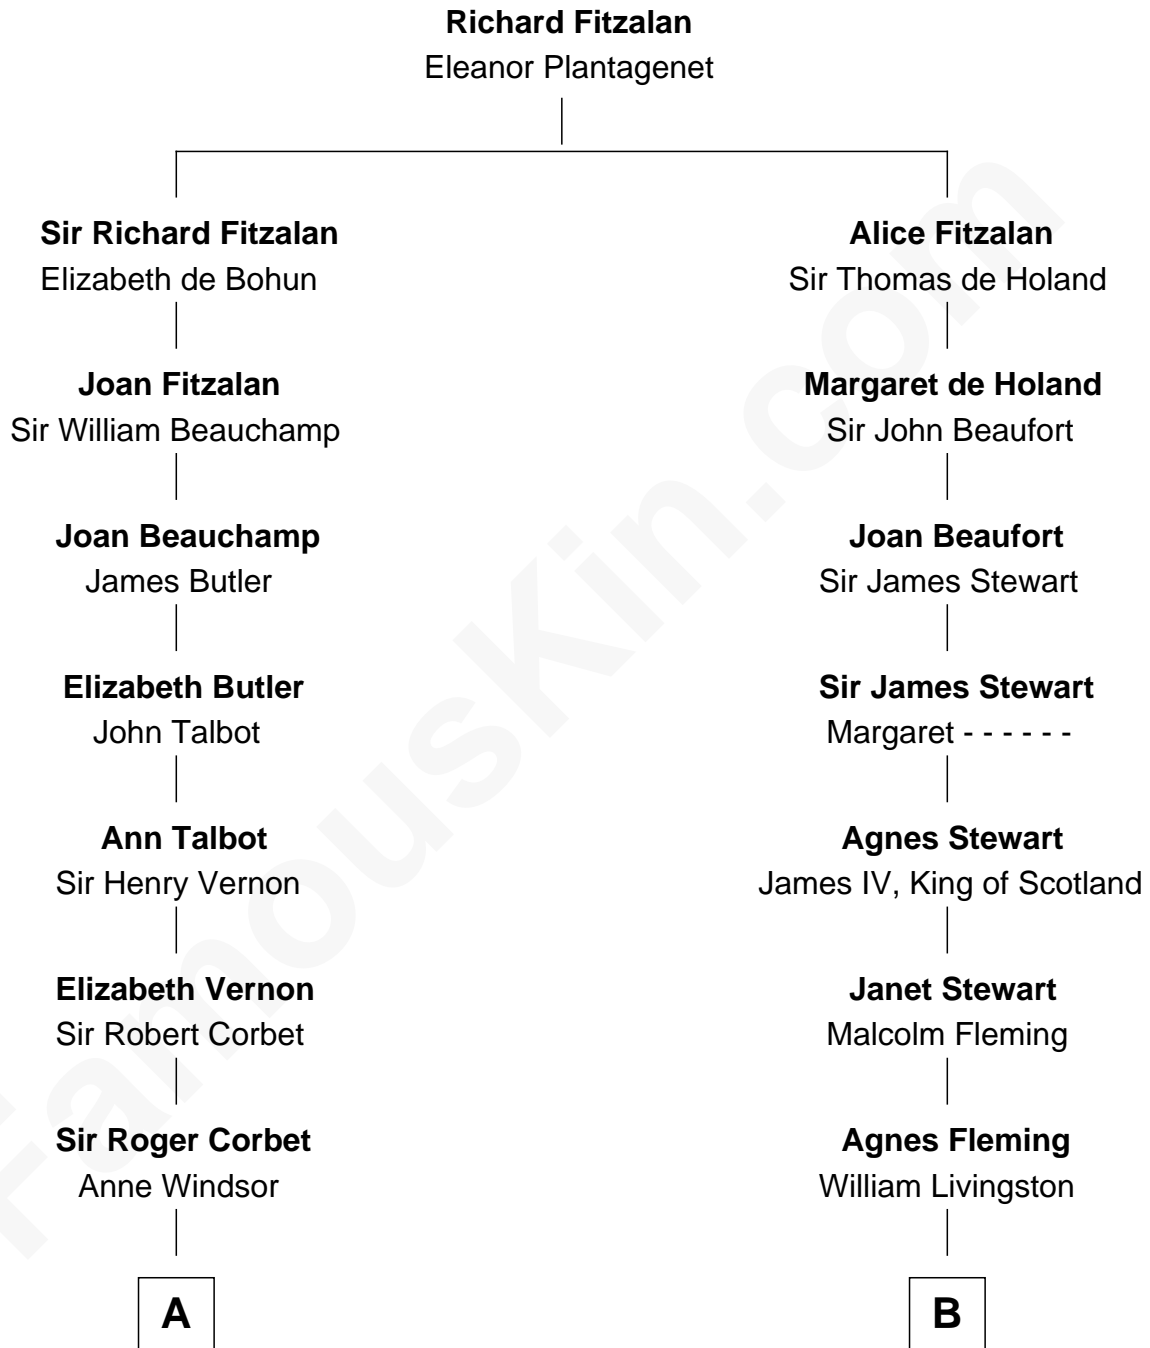

FamousKin.com Relationship Chart of

Joan Fontaine

Movie Actress

17th cousin 2 times removed of

Howard Dean

79th Governor of Vermont

C

James William Maitland

Sylvia Wigglesworth

Andrea Belden Maitland

Howard Brush Dean

Howard Dean

79th Governor of Vermont

FamousKin.com