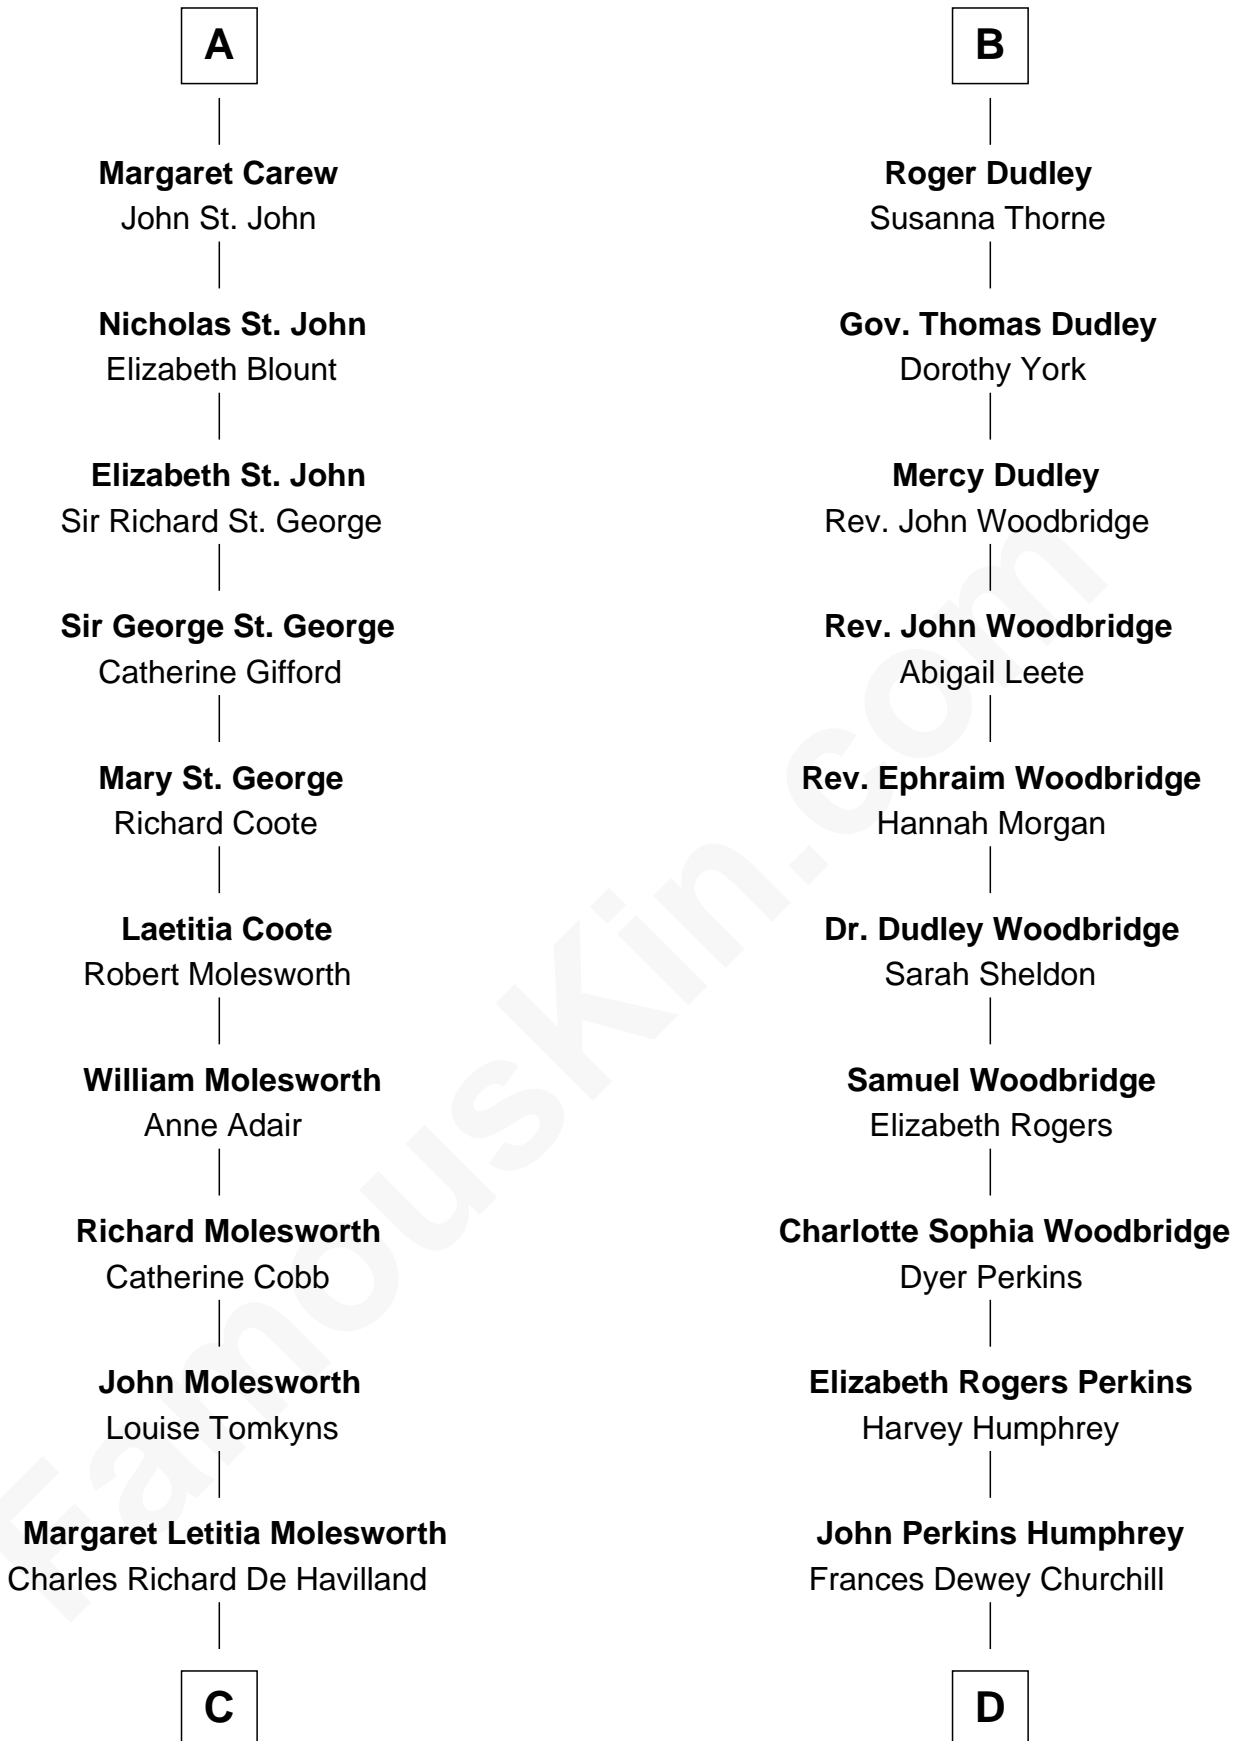

FamousKin.com Relationship Chart of

Joan Fontaine

Movie Actress

18th cousin of

Humphrey Bogart

Movie Actor

C

Walter Augustus De Havilland

Lillian Augusta Ruse

Joan Fontaine

Movie Actress

D

Maud Humphrey

Dr. Belmont Deforest Bogart

Humphrey Bogart

Movie Actor