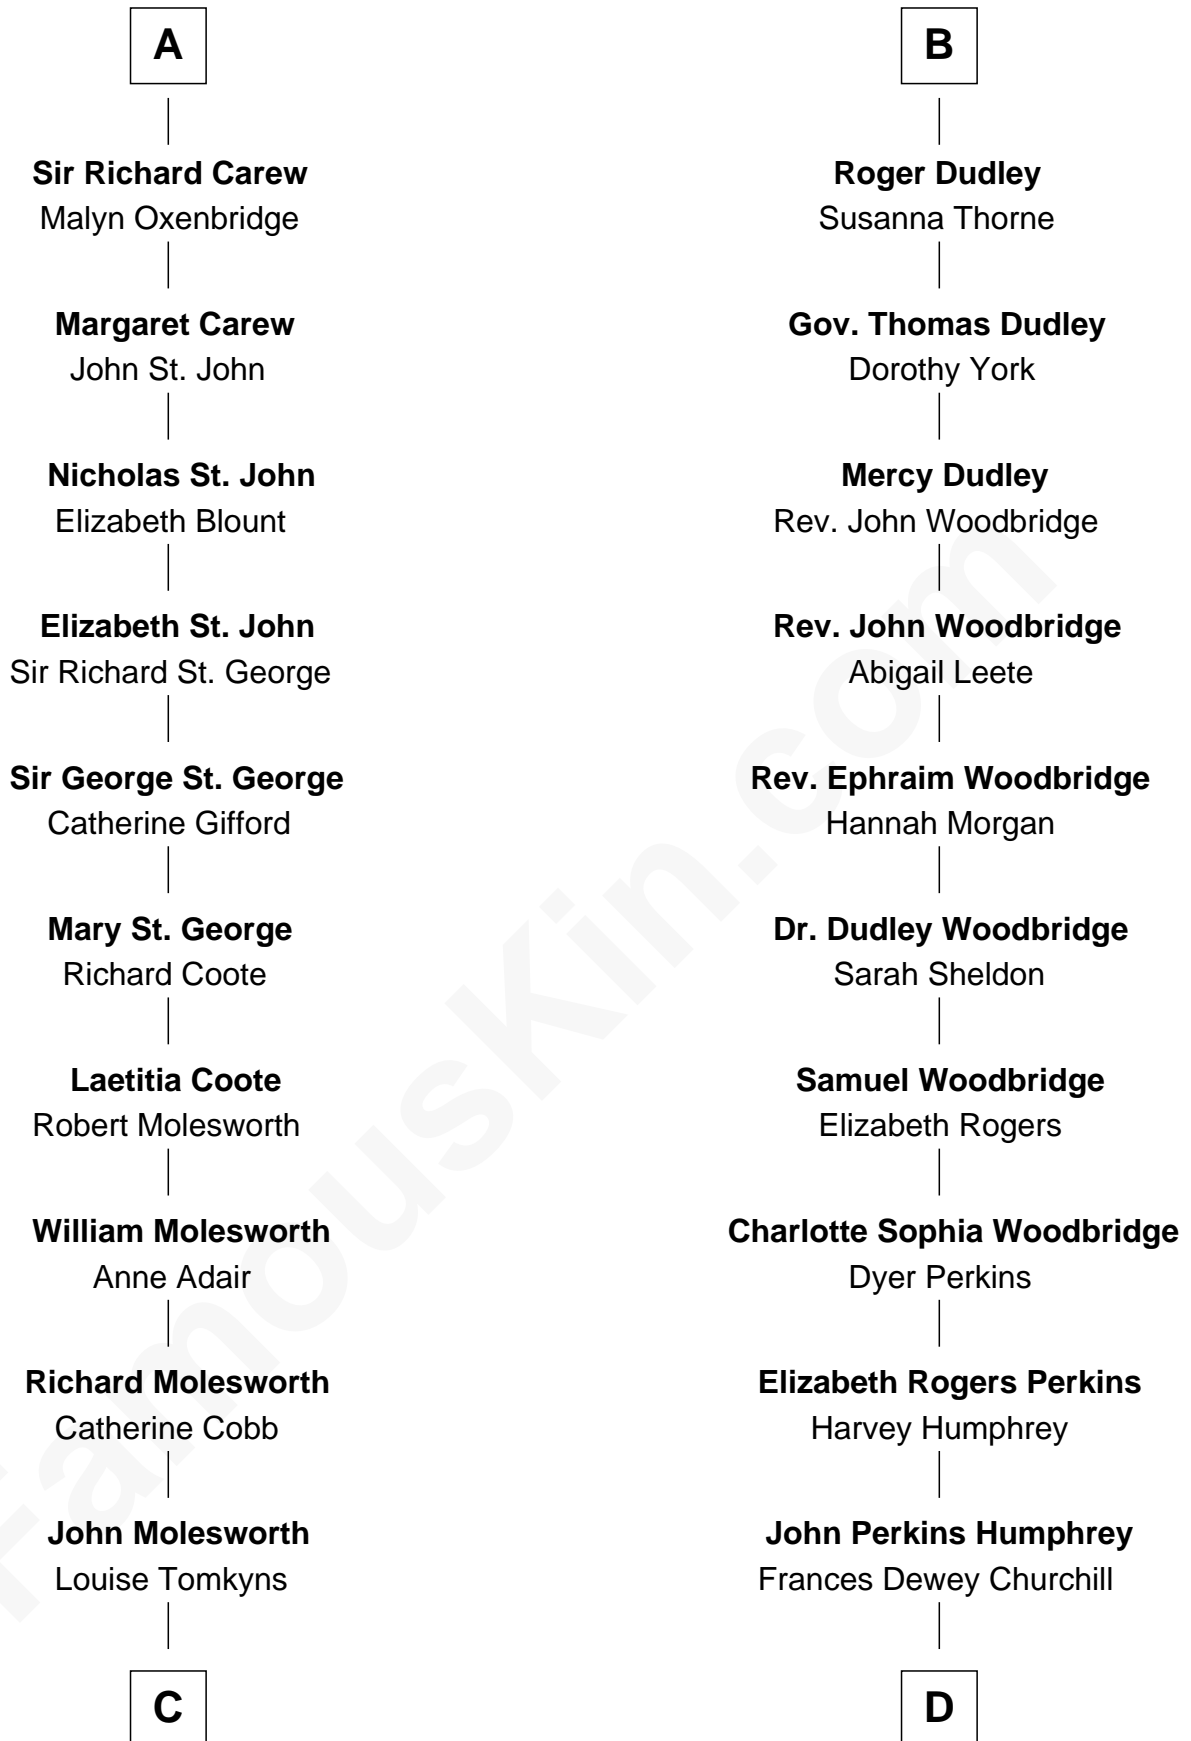

FamousKin.com Relationship Chart of

Joan Fontaine

Movie Actress

18th cousin 1 time removed of

Humphrey Bogart

Movie Actor

Sir Maurice de Berkeley

Eve la Zouche

C

Margaret Letitia Molesworth
Charles Richard De Havilland

Walter Augustus De Havilland
Lillian Augusta Ruse

Joan Fontaine
Movie Actress

D

Maud Humphrey
Dr. Belmont Deforest Bogart

Humphrey Bogart
Movie Actor