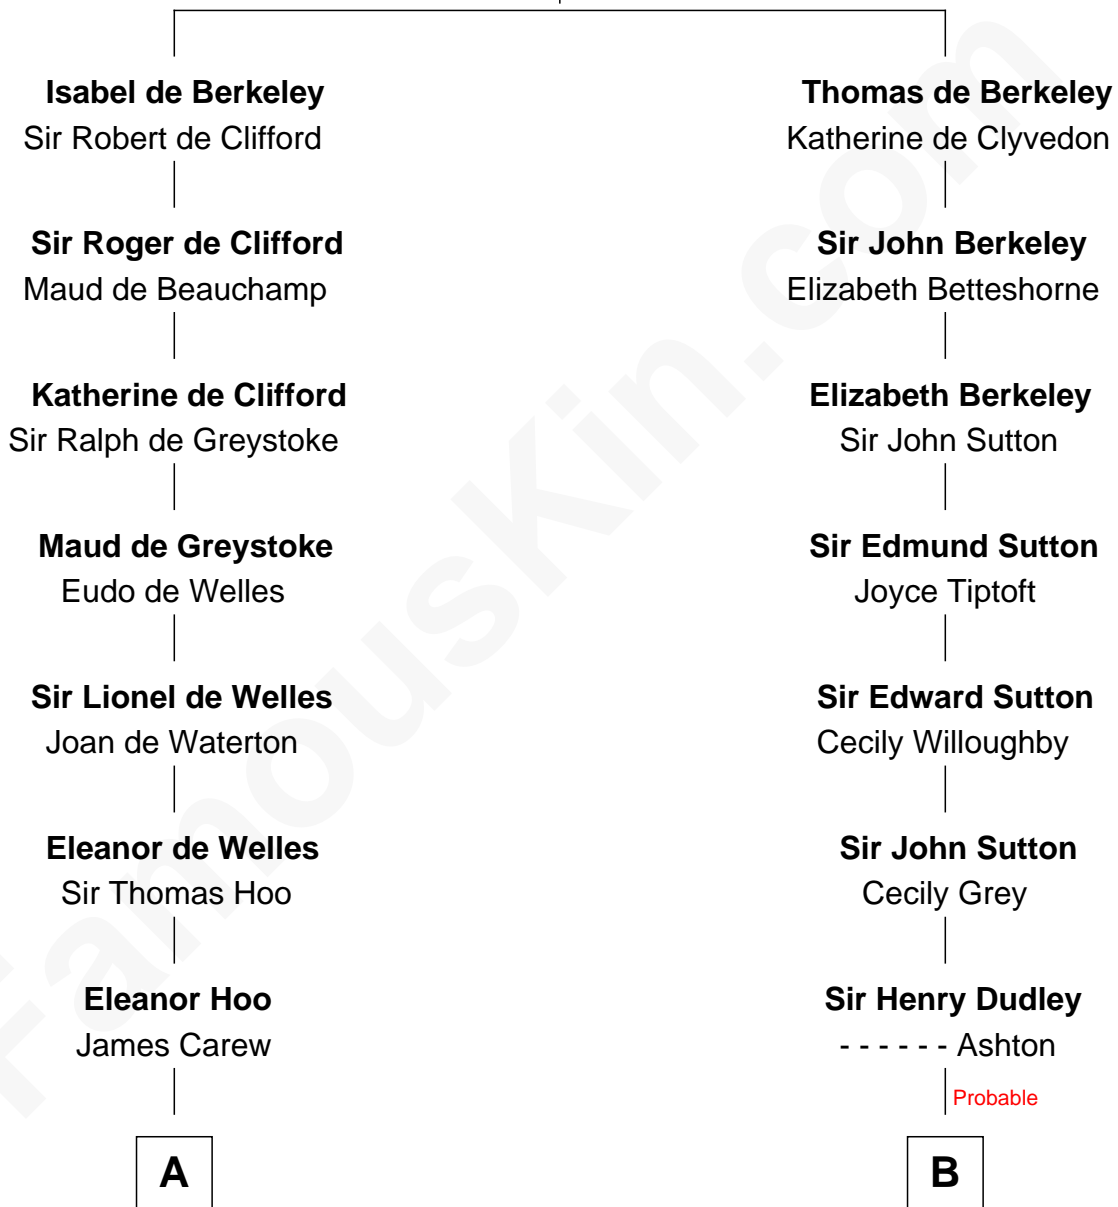

FamousKin.com Relationship Chart of

Joan Fontaine

Movie Actress

18th cousin 1 time removed of

Humphrey Bogart

Movie Actor

Sir Maurice de Berkeley

Eve la Zouche

C

Margaret Letitia Molesworth
Charles Richard De Havilland

Walter Augustus De Havilland
Lillian Augusta Ruse

Joan Fontaine
Movie Actress

D

Maud Humphrey
Dr. Belmont Deforest Bogart

Humphrey Bogart
Movie Actor