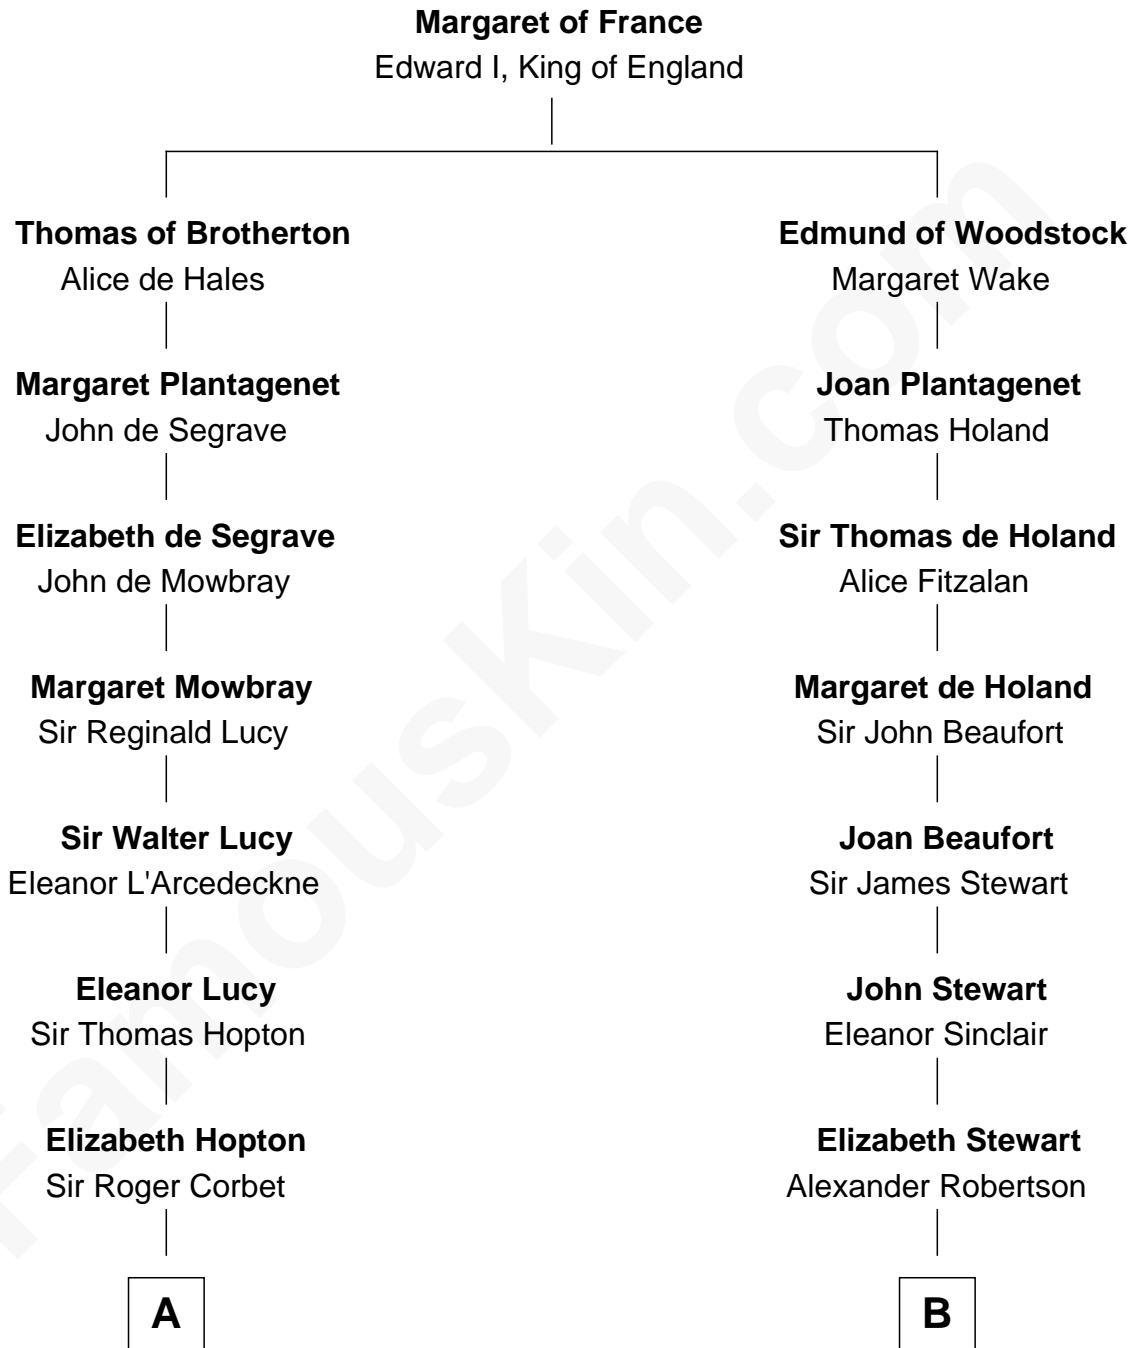

FamousKin.com Relationship Chart of

Joan Fontaine

Movie Actress

13th cousin 7 times removed of

Patrick Henry

1st and 6th Governor of Virginia

C

—
John Molesworth

Louise Tomkyns

—
Margaret Letitia Molesworth

Charles Richard De Havilland

—
Walter Augustus De Havilland

Lillian Augusta Ruse

—
Joan Fontaine

Movie Actress

FamousKin.com