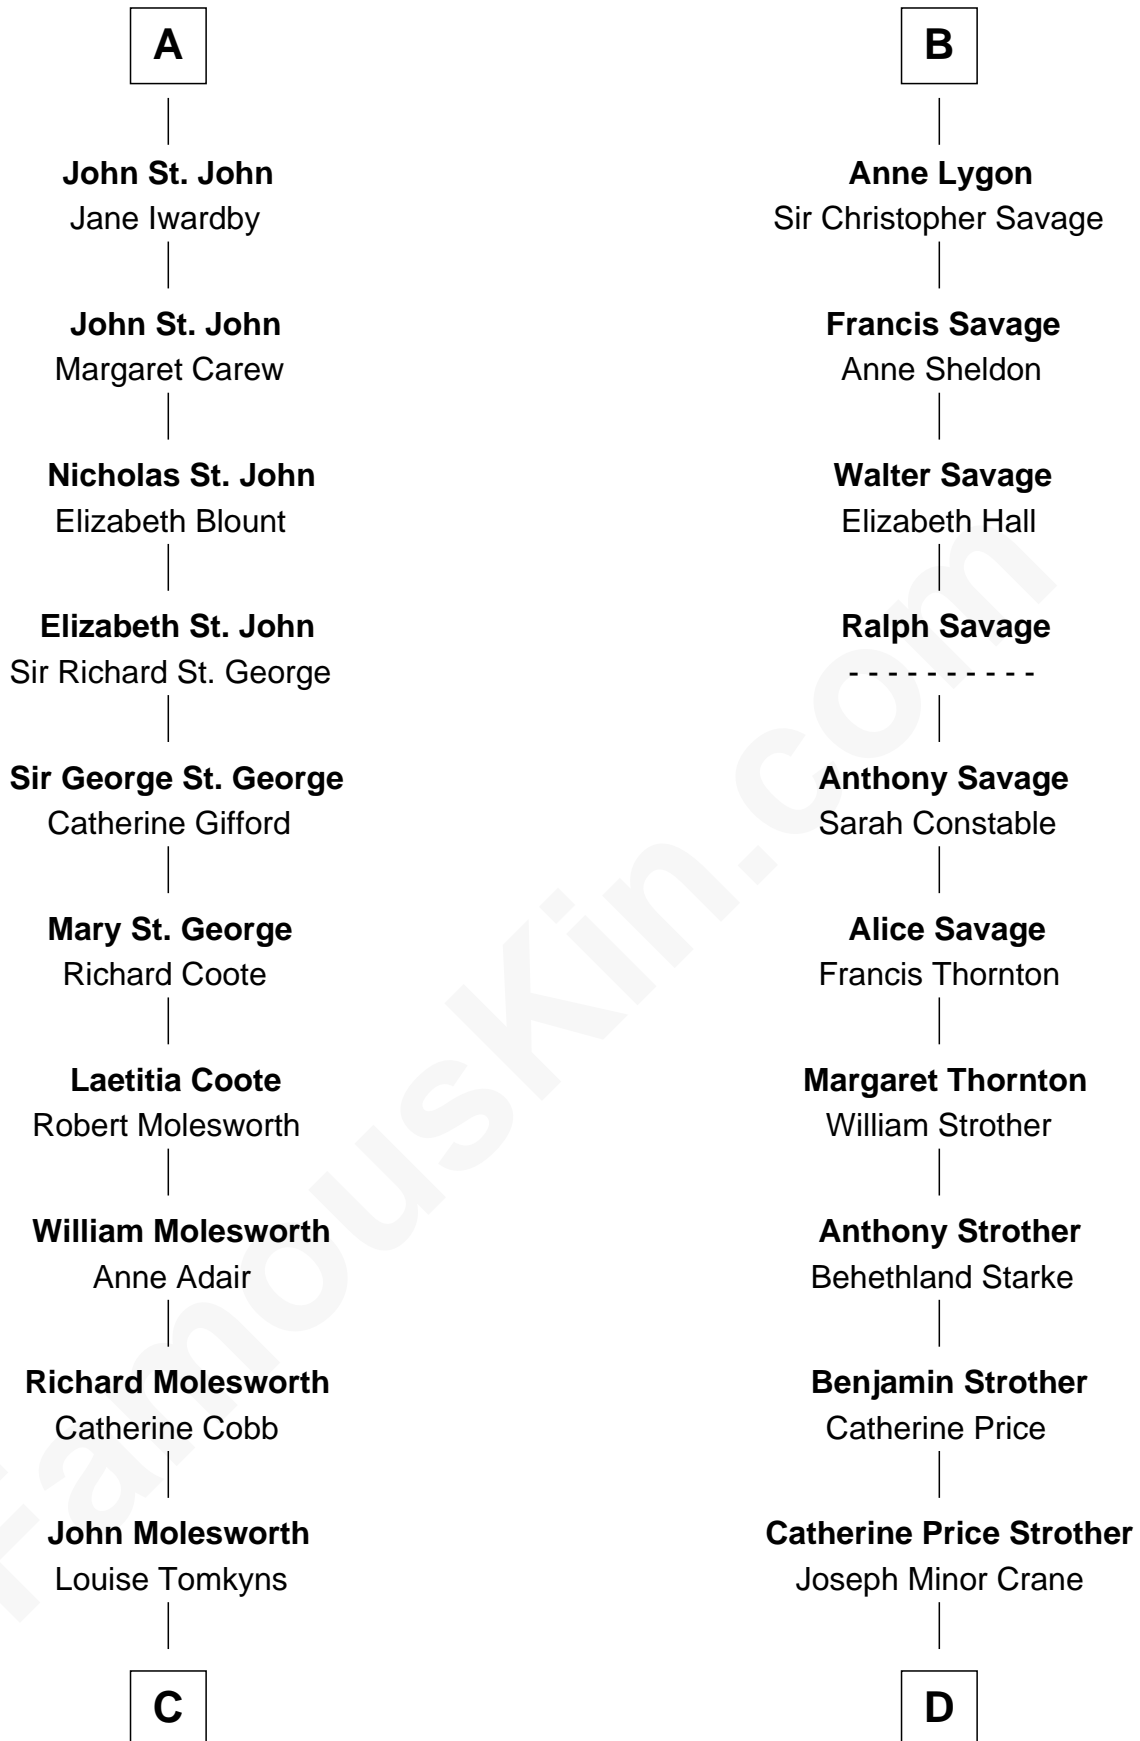

FamousKin.com Relationship Chart of

Joan Fontaine

Movie Actress

19th cousin 1 time removed of

Randolph Scott

Movie Actor

Sir Walter de Beauchamp

Alice de Tony

C

Margaret Letitia Molesworth
Charles Richard De Havilland

Walter Augustus De Havilland
Lillian Augusta Ruse

Joan Fontaine
Movie Actress

D

John William Crane
Margaret Ann Sadler

Joseph Minor Crane
Lavinia Lionberger

Lucy Lionberger Crane
George Grant Scott

Randolph Scott
Movie Actor

FamousKin.com