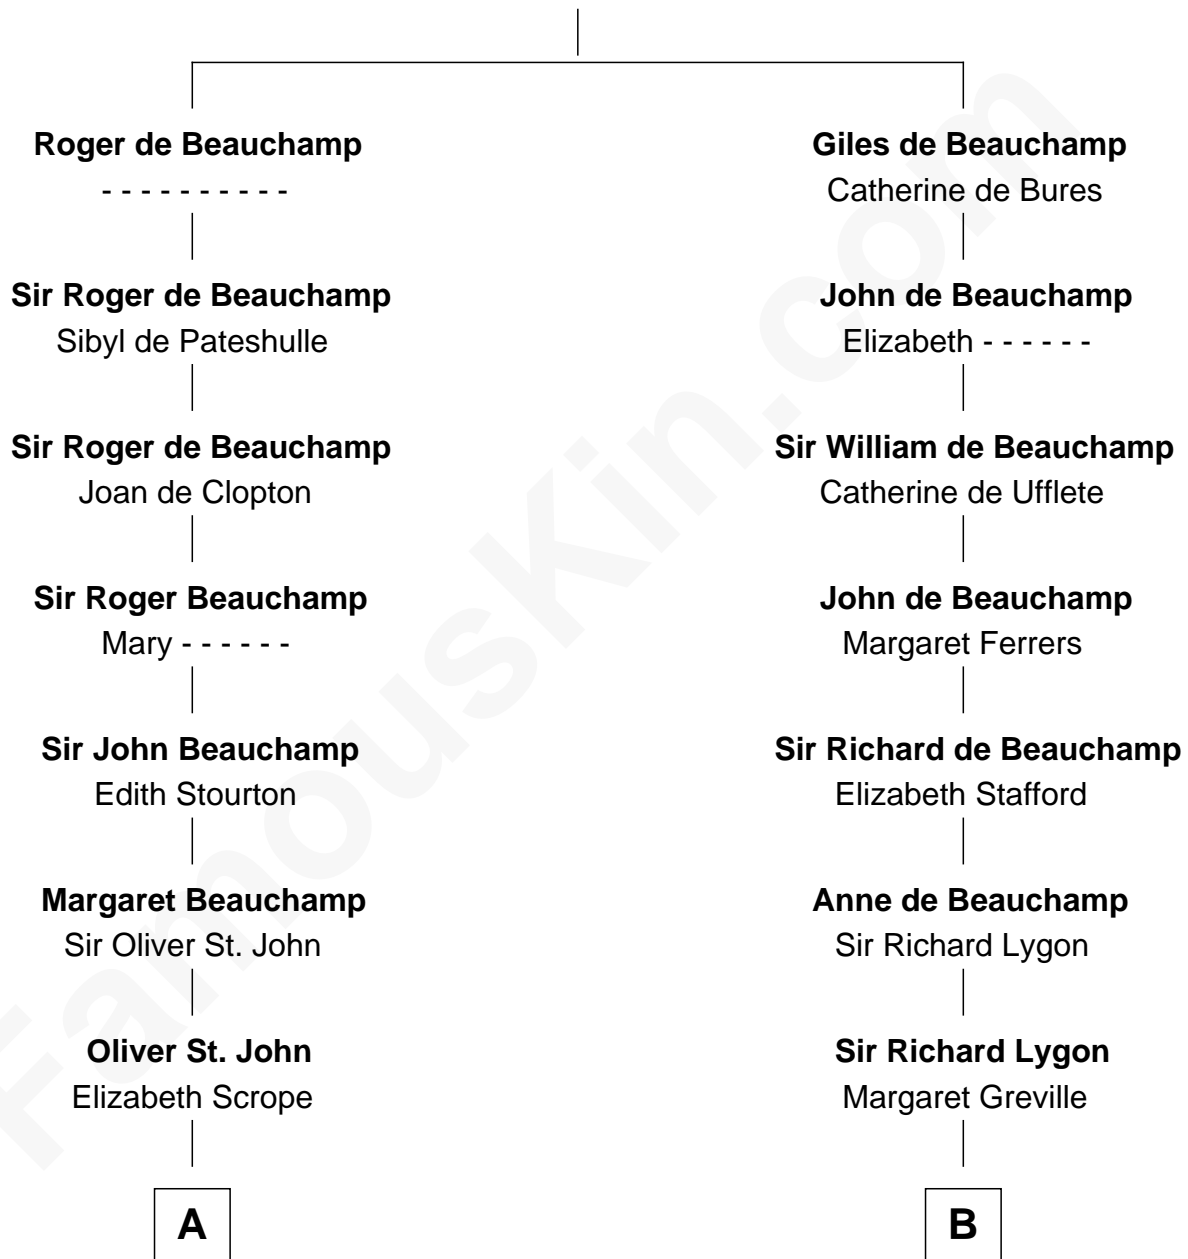

FamousKin.com Relationship Chart of

Joan Fontaine

Movie Actress

19th cousin 1 time removed of

Randolph Scott

Movie Actor

Sir Walter de Beauchamp

Alice de Tony

C

Margaret Letitia Molesworth
Charles Richard De Havilland

Walter Augustus De Havilland
Lillian Augusta Ruse

Joan Fontaine
Movie Actress

D

John William Crane
Margaret Ann Sadler

Joseph Minor Crane
Lavinia Lionberger

Lucy Lionberger Crane
George Grant Scott

Randolph Scott
Movie Actor

FamousKin.com