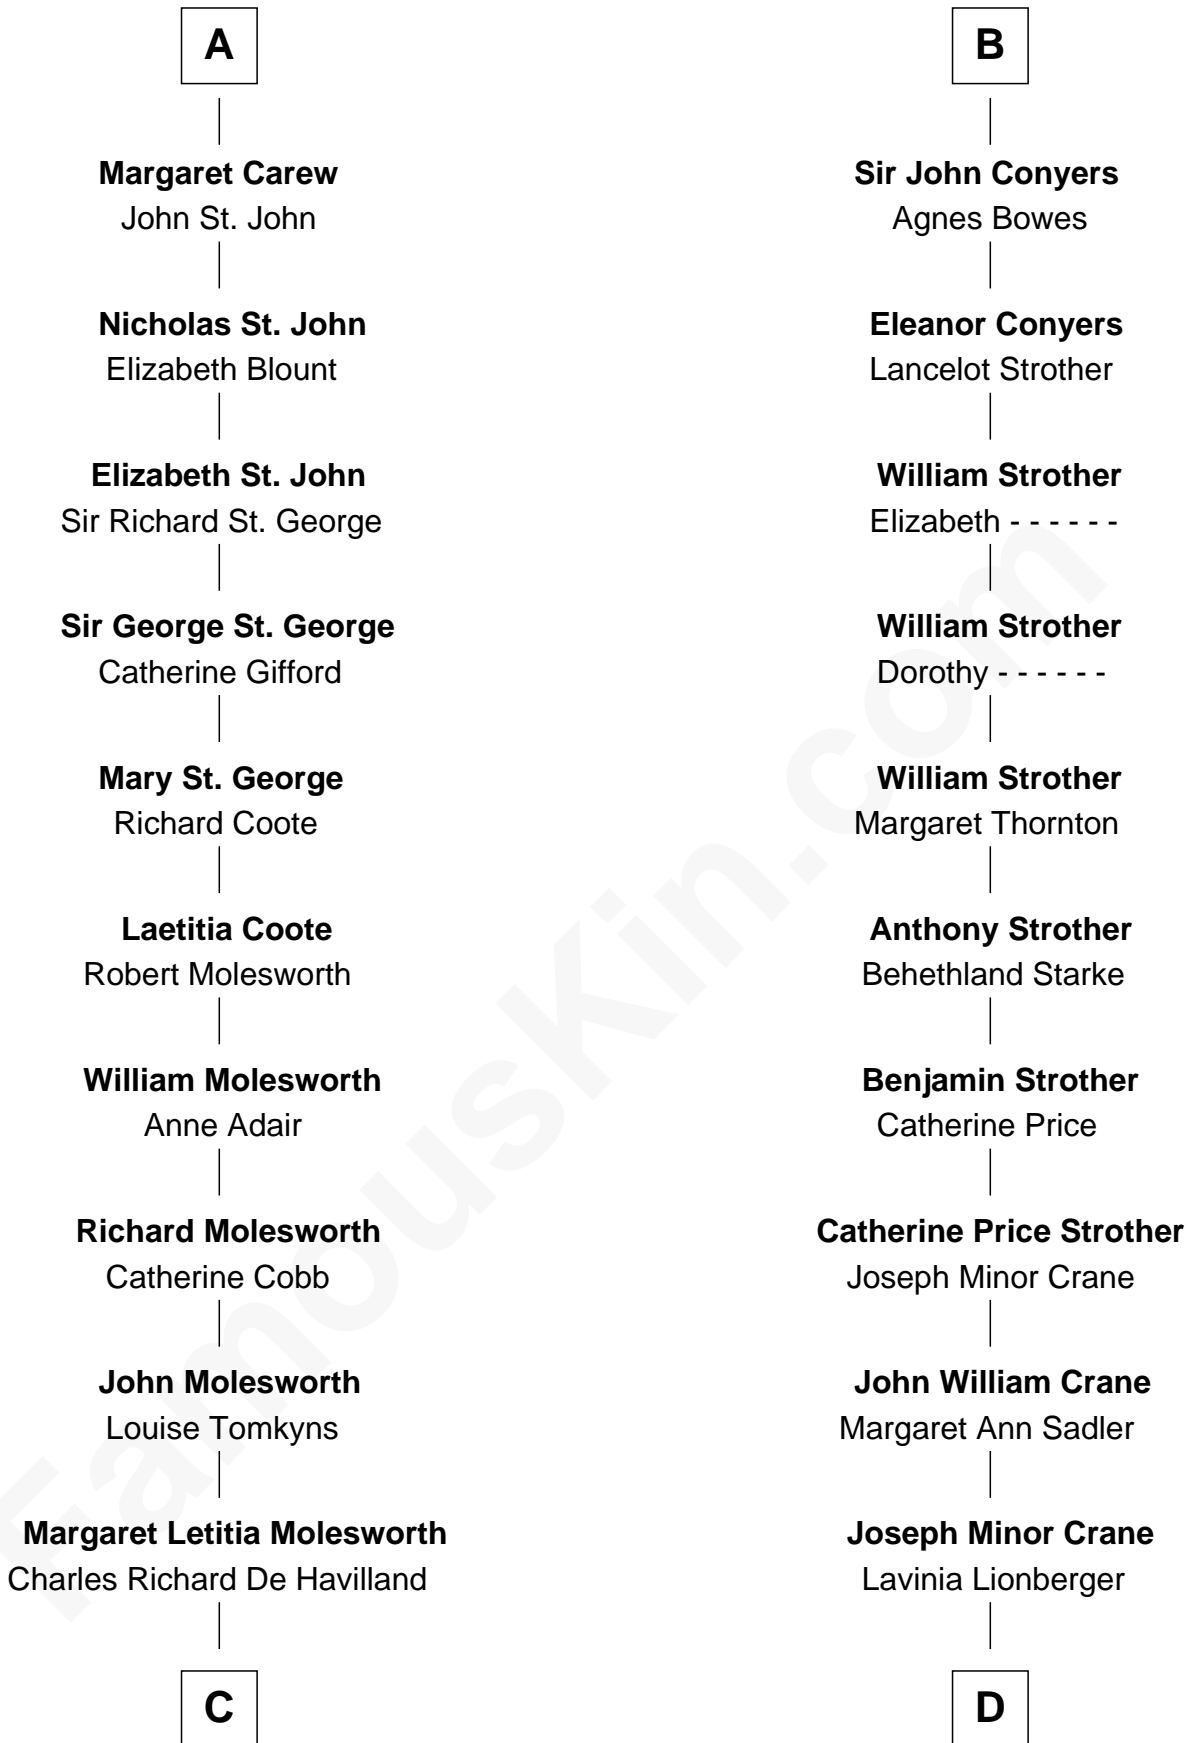

FamousKin.com Relationship Chart of

Joan Fontaine

Movie Actress

18th cousin of

Randolph Scott

Movie Actor

FamousKin.com