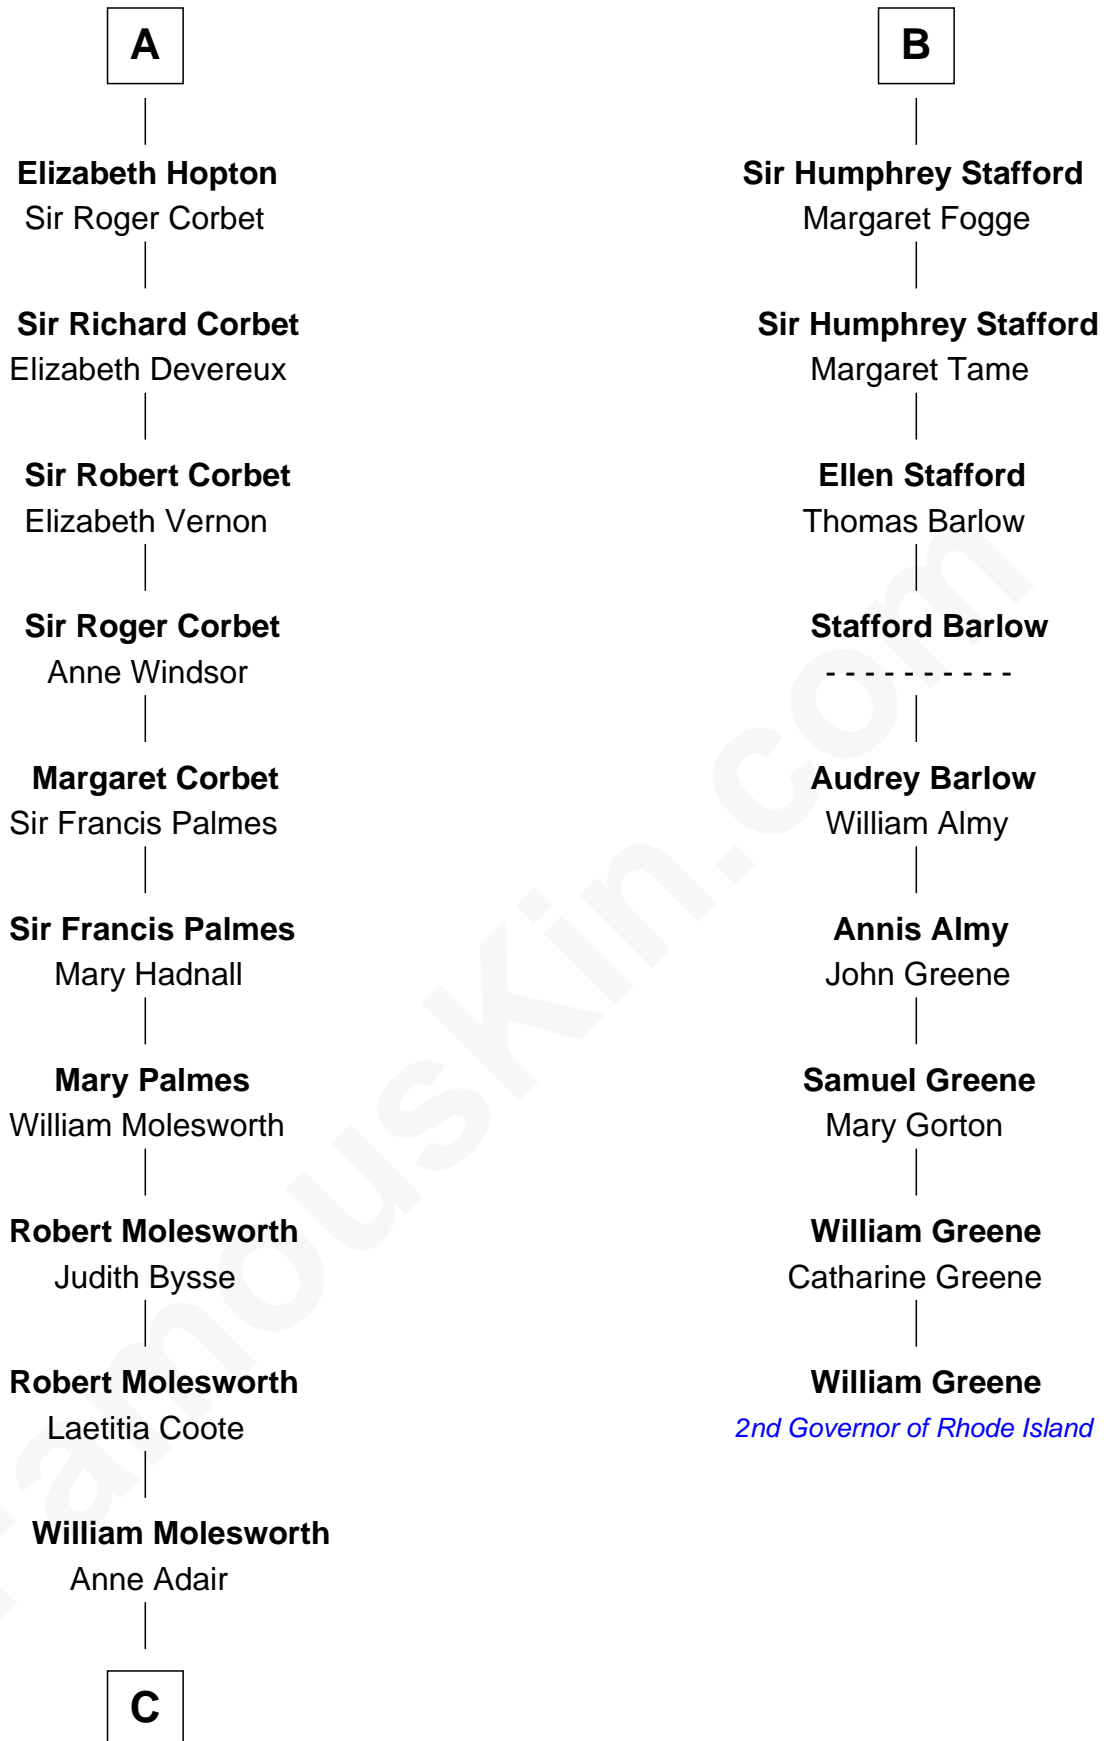

FamousKin.com Relationship Chart of

Joan Fontaine

Movie Actress

15th cousin 6 times removed of

William Greene

2nd Governor of Rhode Island

John de Botetourte

Maud FitzThomas

C

Richard Molesworth

Catherine Cobb

John Molesworth

Louise Tomkyns

Margaret Letitia Molesworth

Charles Richard De Havilland

Walter Augustus De Havilland