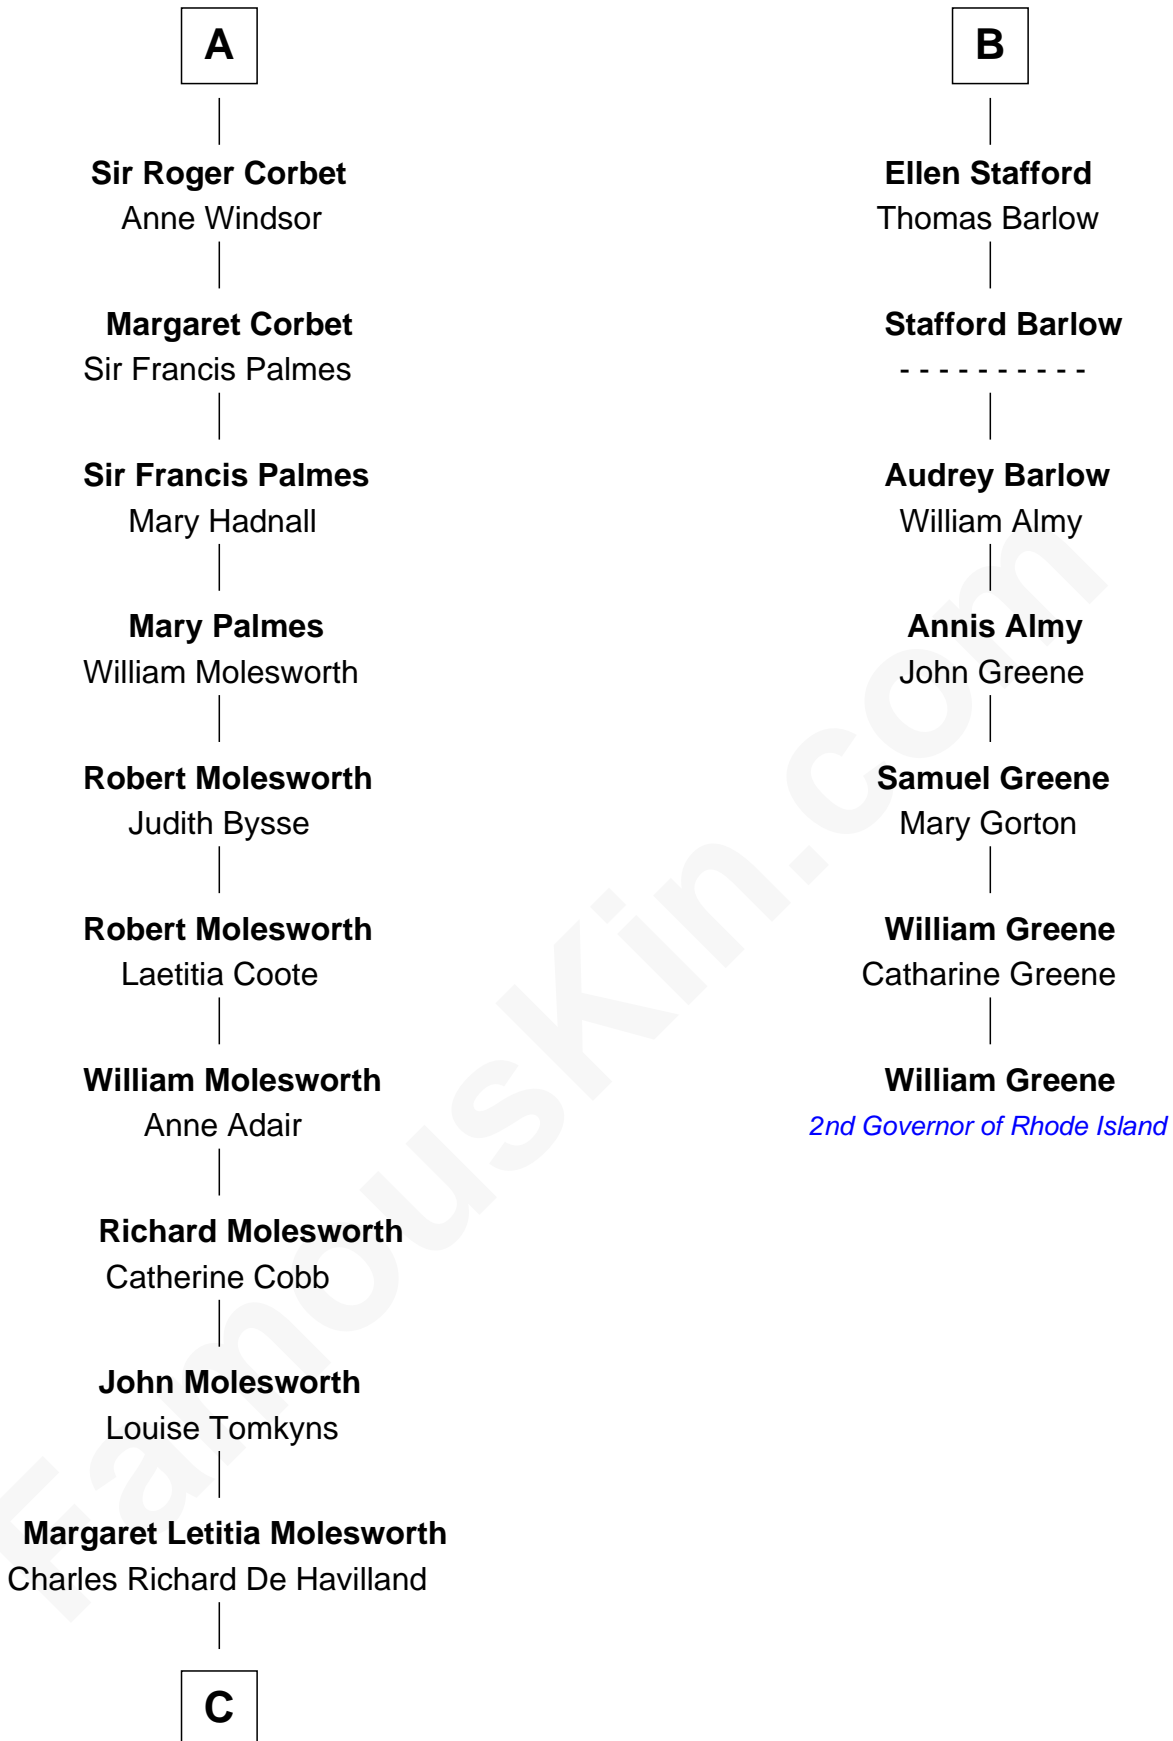

FamousKin.com Relationship Chart of

Joan Fontaine

Movie Actress

13th cousin 5 times removed of

William Greene

2nd Governor of Rhode Island

C

—
Walter Augustus De Havilland

Lillian Augusta Ruse

—
Joan Fontaine

Movie Actress

FamousKin.com