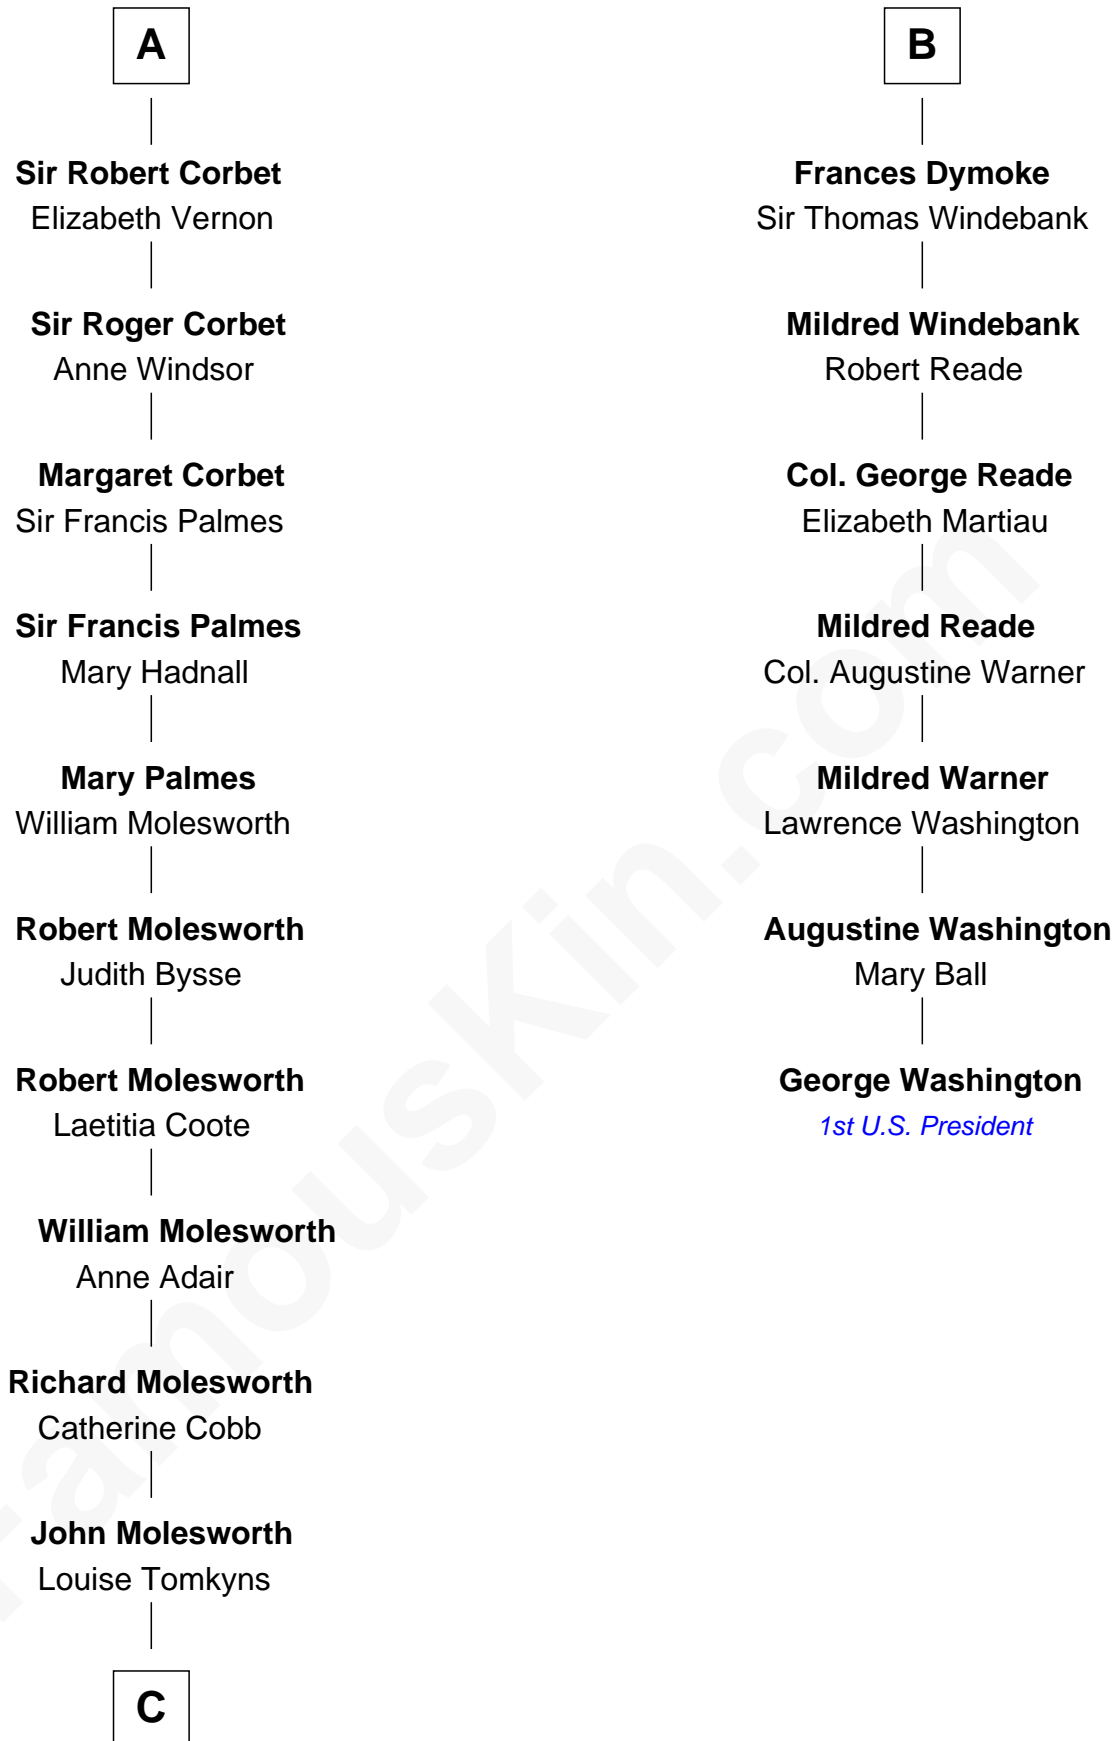

# FamousKin.com Relationship Chart of

**Joan Fontaine**  
*Movie Actress*

13th cousin 6 times removed of

**George Washington**  
*1st U.S. President*

**C**

**Margaret Letitia Molesworth**

Charles Richard De Havilland

**Walter Augustus De Havilland**

Lillian Augusta Ruse

**Joan Fontaine**

*Movie Actress*

FamousKin.com