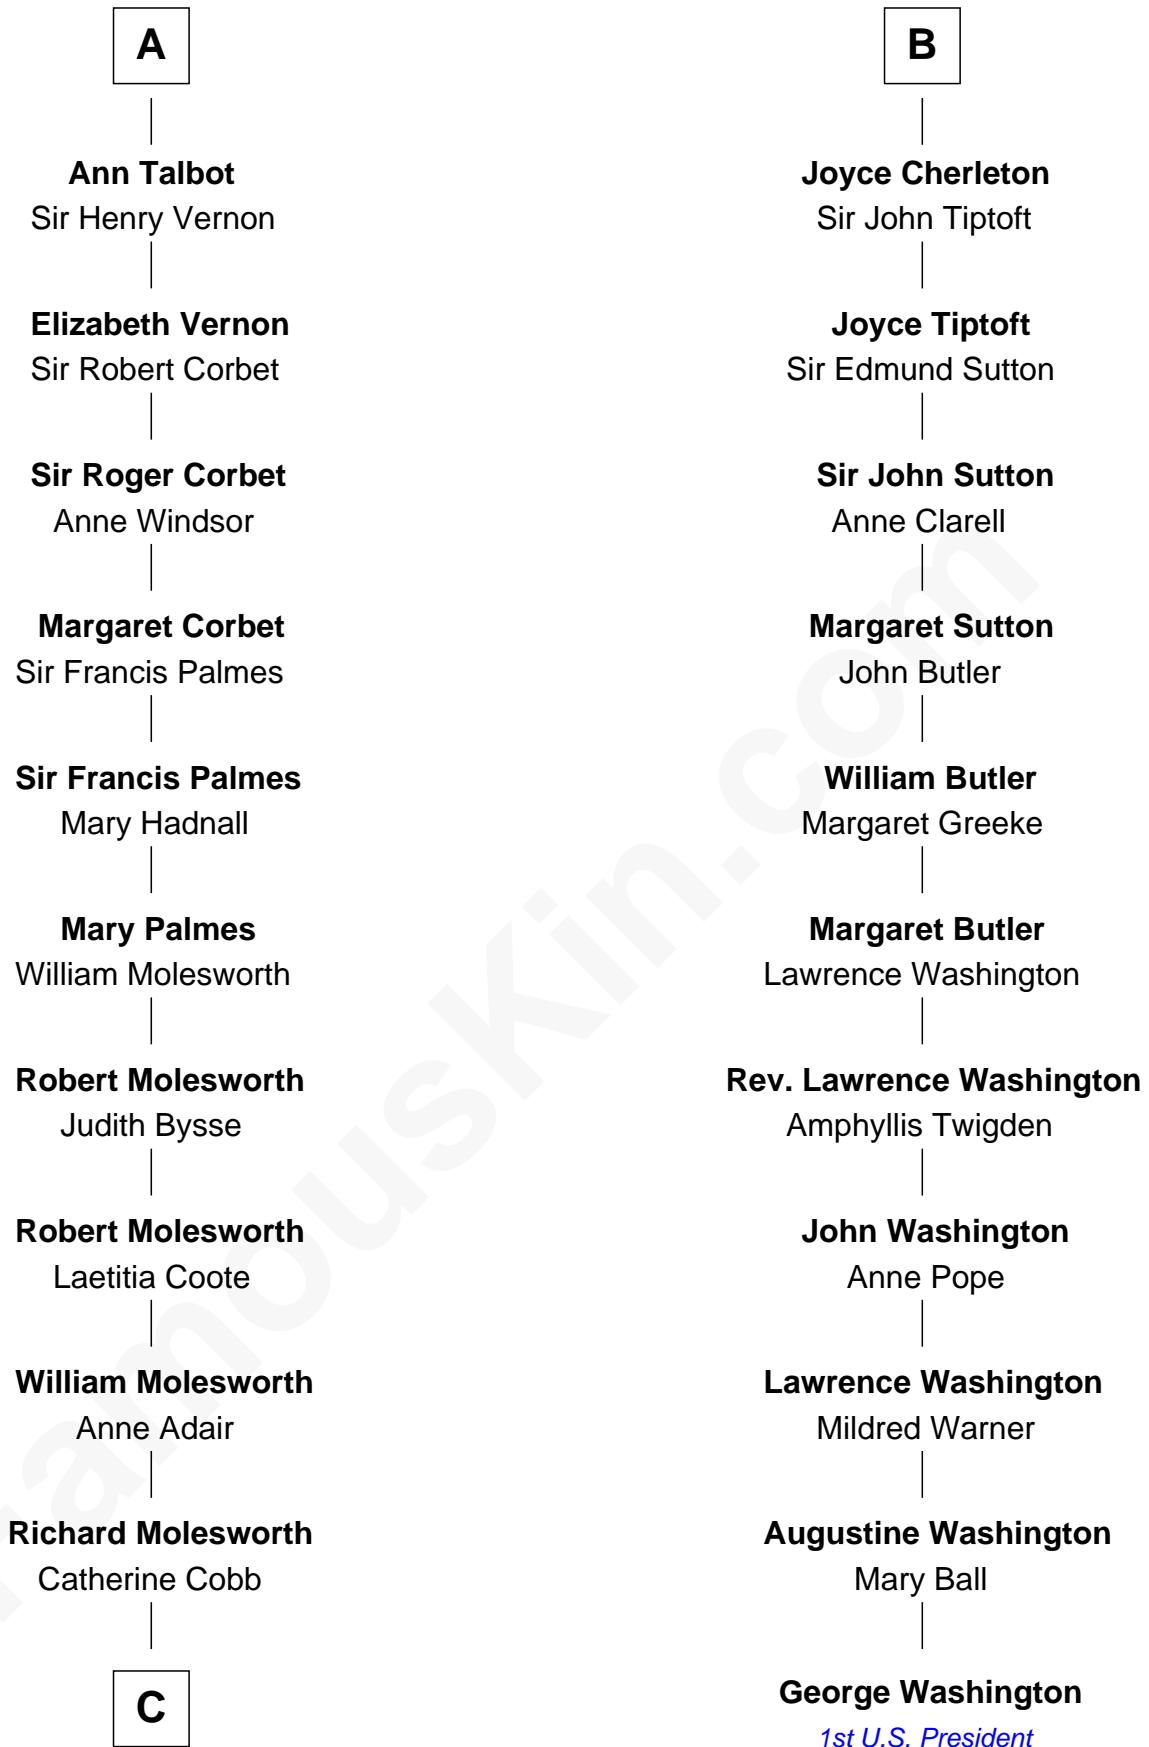

FamousKin.com Relationship Chart of

Joan Fontaine
Movie Actress

17th cousin 3 times removed of

George Washington
1st U.S. President

William Mauduit
Alice de Newburgh

Isabel Mauduit
Sir William de Beauchamp

William de Beauchamp
Maud FitzJohn

Guy de Beauchamp
Alice de Toeni

Sir Thomas de Beauchamp
Katherine de Mortimer

Sir William Beauchamp
Joan Fitzalan

Joan Beauchamp
James Butler

Elizabeth Butler
John Talbot

A

Isabel Mauduit
Sir William de Beauchamp

William de Beauchamp
Maud FitzJohn

Isabella de Beauchamp
Sir Patrick de Chaworth

Maud de Chaworth
Henry Plantagenet

Eleanor Plantagenet
Richard Fitzalan

Alice Fitzalan
Sir Thomas de Holand

Eleanor Holand
Edward Cherleton

B

C

—
John Molesworth

Louise Tomkyns

—
Margaret Letitia Molesworth

Charles Richard De Havilland

—
Walter Augustus De Havilland