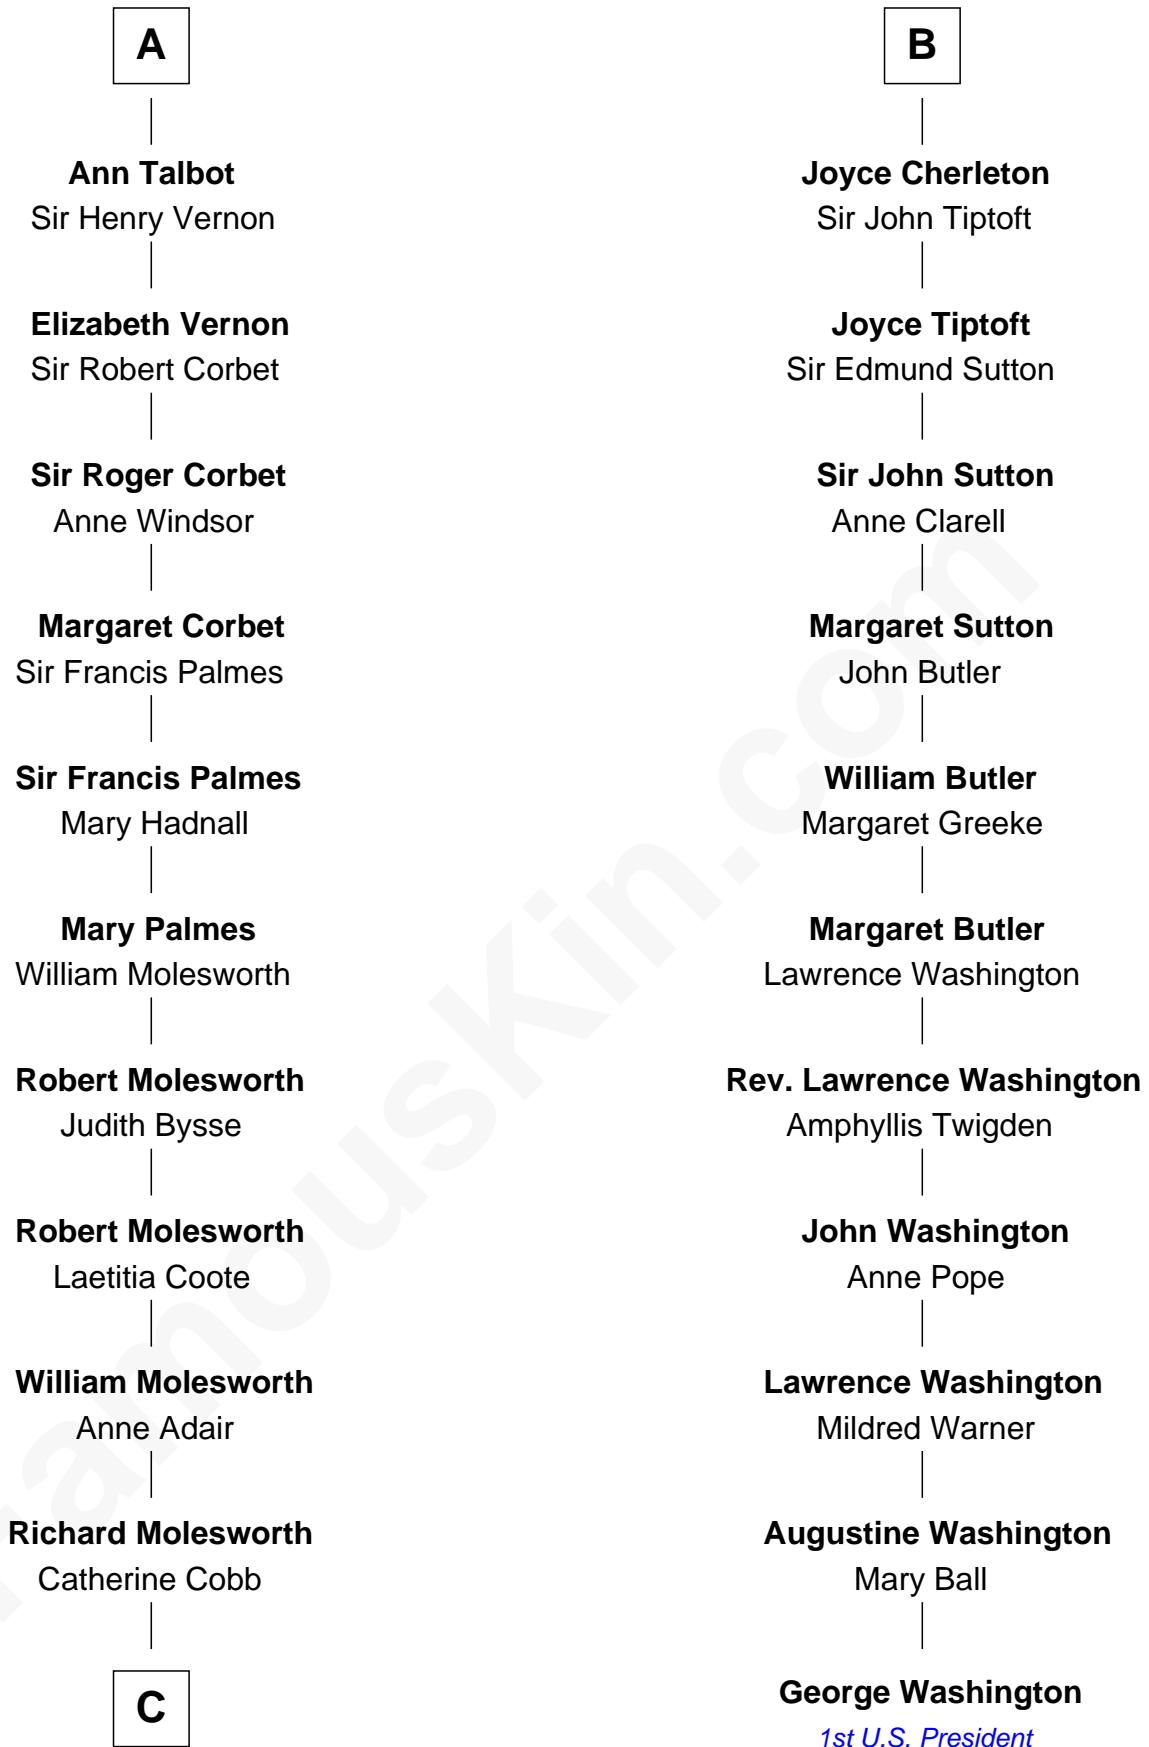

FamousKin.com Relationship Chart of

Joan Fontaine

Movie Actress

17th cousin 3 times removed of

George Washington

1st U.S. President

C

—
John Molesworth

Louise Tomkyns

—
Margaret Letitia Molesworth

Charles Richard De Havilland

—
Walter Augustus De Havilland

Lillian Augusta Ruse

—
Joan Fontaine

Movie Actress

FamousKin.com