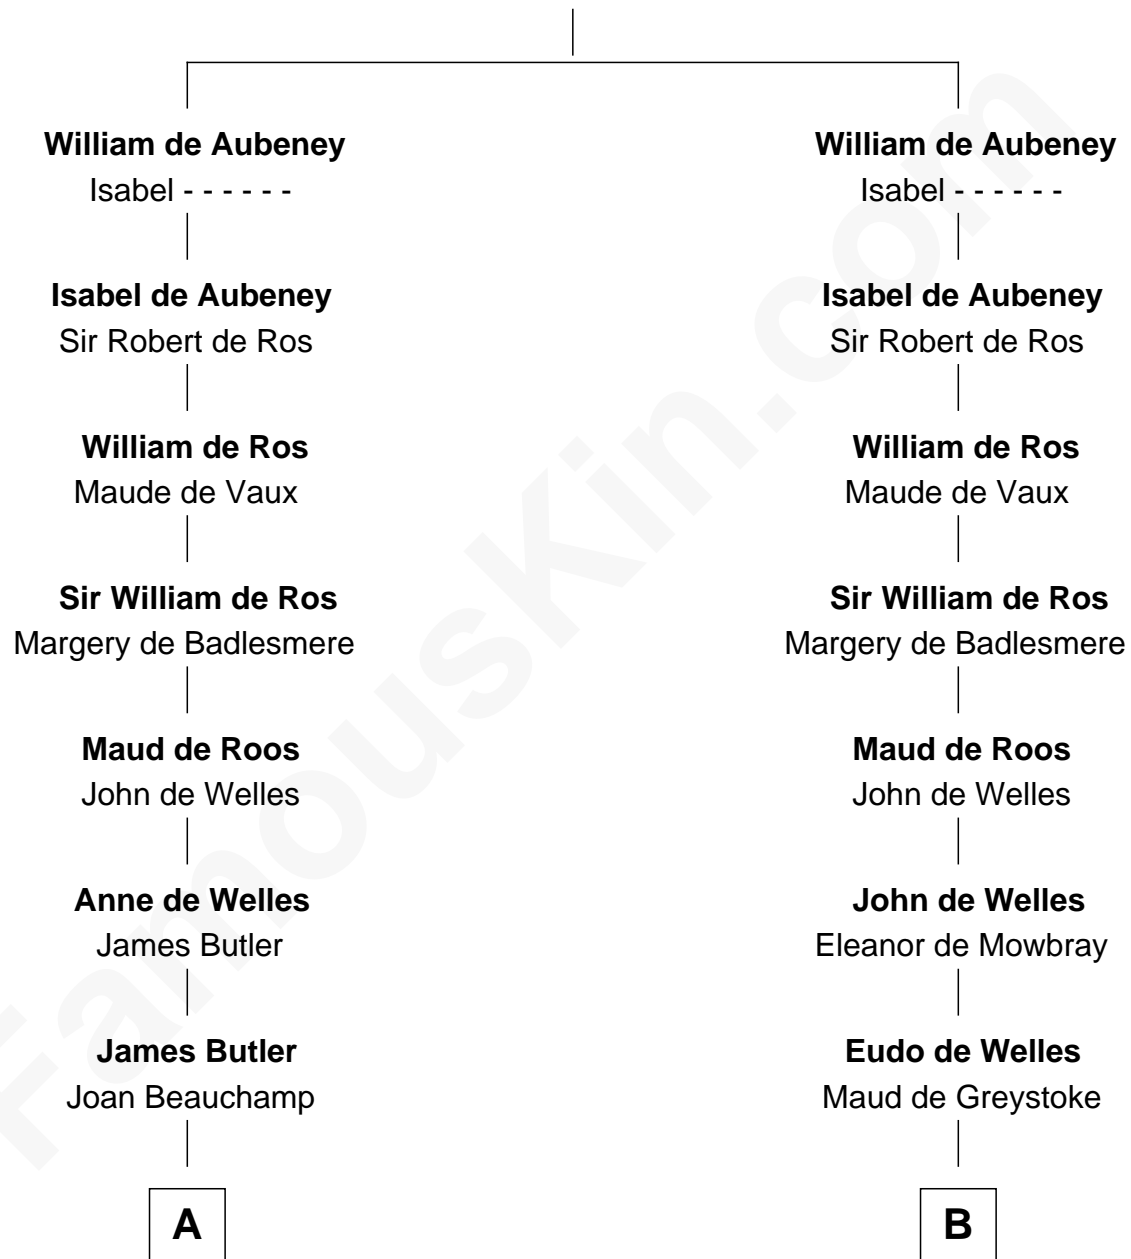

# FamousKin.com Relationship Chart of

**Joan Fontaine**  
*Movie Actress*

17th cousin 4 times removed of

**George Washington**  
*1st U.S. President*

**William d'Aubenev**  
Margaret de Umfreville

**C**

Richard Molesworth

Catherine Cobb

John Molesworth

Louise Tomkyns

Margaret Letitia Molesworth

Charles Richard De Havilland

Walter Augustus De Havilland

Lillian Augusta Ruse

Joan Fontaine