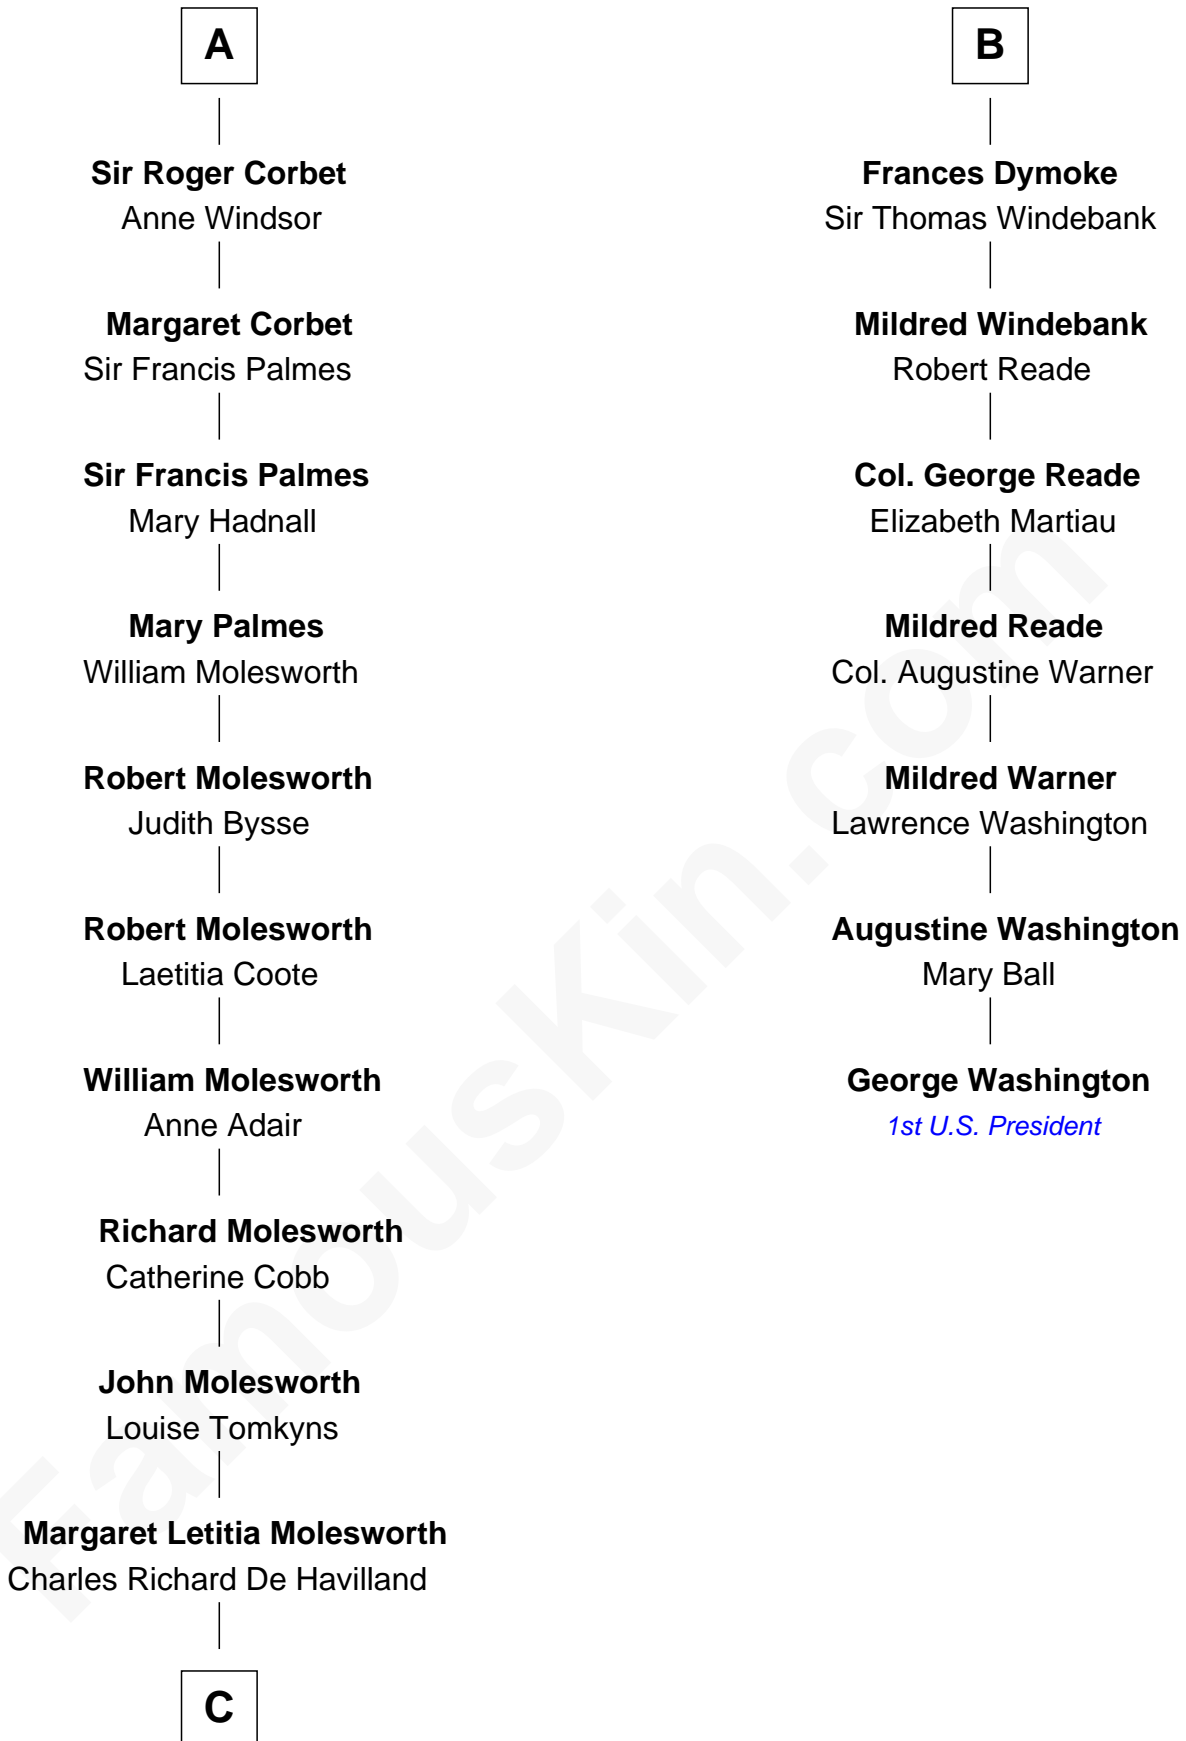

# FamousKin.com Relationship Chart of

**Joan Fontaine**

*Movie Actress*

13th cousin 5 times removed of

**George Washington**

*1st U.S. President*

**Ralph de Stafford**  
Margaret de Audley

**Elizabeth de Stafford**

Sir Walter Devereux

**Elizabeth Devereux**

Sir Richard Corbet

**Sir Robert Corbet**

Elizabeth Vernon

**A**

**Beatrice de Stafford**

Thomas de Ros

**Margaret de Ros**

Sir Reynold Grey

**Margaret Grey**

Sir William Bonville

**Elizabeth Bonville**

William Talboys

**Sir Robert Talboys**

Elizabeth Heron

**Sir George Talboys**

Elizabeth Gascoigne

**Anne Talboys**

Sir Edward Dymoke

**B**

**C**

—  
**Walter Augustus De Havilland**

Lillian Augusta Ruse